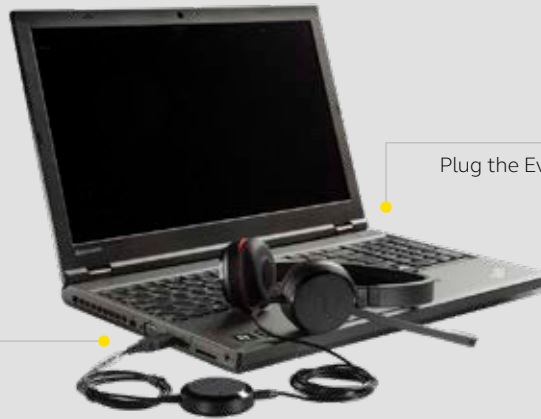

Clearer conversation for greater efficiency

Entry-level professional headset with easy call management and great sound for calls and music.

Manage calls easily

Get easy access to the most used functions, like volume and mute. You can also answer and end calls quickly and easily, directly from the control unit.

Flexible plug-and-play connectivity

Works straight out of the box. Installation is as easy as simply plugging it in to the USB port on your computer. Choose between USB-A and USB-C variants

All day comfort (Evolve 20SE)

Built for style and comfort with soft leatherette ear cushions. Adjustable headband lets you find the perfect fit.

Connects to*:

* Device dependent

HOW TO CONNECT

Plug the Evolve20/20SE into a USB port on your computer. Choose between USB-A and USB-C variants

Plug the Evolve20/20SE into a USB-A or USB-C port on your mobile devices*

HOW TO USE – CALL MANAGEMENT

FEATURES		BENEFITS	
Connectivity	USB-A or USB-C connectivity	Plug-and-play connectivity to your computer or mobile device* via USB-A or USB-C**	
	Certifications	Leading UC vendors and Microsoft Teams**	
Audio	Microphone	Noise-cancelling microphone eliminates background noise	
	Software integration	Additional features available via Jabra Xpress and Jabra Direct	
	Speakers	Powerful 28mm speakers deliver richer sound for a more immersive audio experience	
Ease of use	Call management	Answer/reject calls; increase/decrease speaker volume; mute	
	All day comfort	Foam or leatherette ear cushions** and an on-ear wearing style for all-day comfort	
Variants	UC and MS variants	Choose from UC or MS Teams variants	
	Wearing styles	Available in stereo and mono variants	
Compatibility	Leading UC vendors and Microsoft teams**		