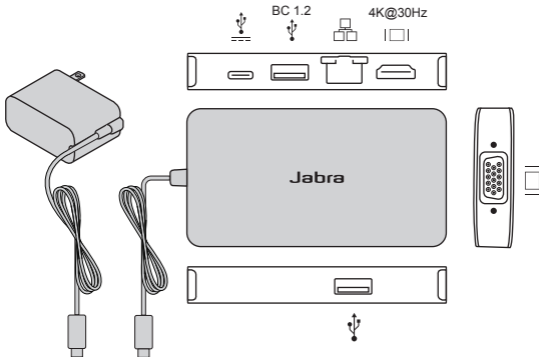

**Jabra** GN

# Jabra PanaCast Hub

Declaration of Conformity can be found on [www.jabra.com/doc](http://www.jabra.com/doc)

MADE IN CHINA  
 MODEL: ENH001  
 CAN ICES-3 (B) / NMB-3 (B)

R-R-GNs  
 -ENH001

EAC

FCC

81-04508 A