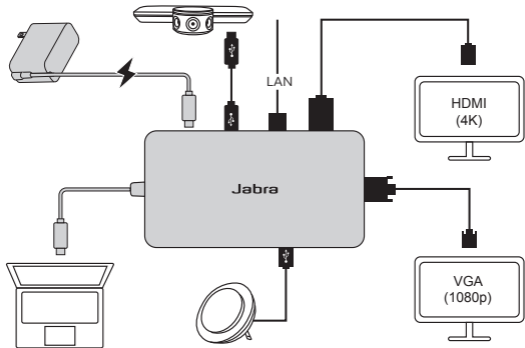

# Jabra PanaCast Hub

Declaration of Conformity can be found on [www.jabra.com/doc](http://www.jabra.com/doc)

MADE IN CHINA  
 MODEL: ENH001  
 CAN ICES-3 (B) / NMB-3 (B)

R-R-GNs  
 -ENH001

EAC

FCC

81-04508 A