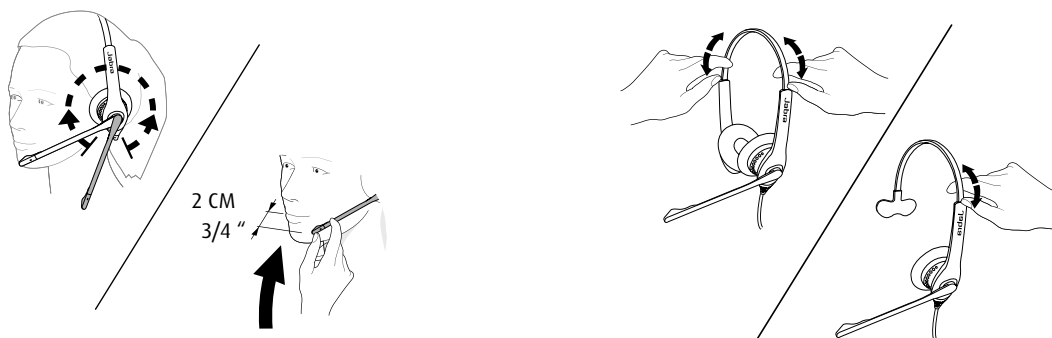

Works with

How to connect

Duo or mono available with QD connectivity (USB available)

QD connectivity

How to wear

Jabra Biz 1500 has a 270° boom arm so it can be easily adjusted without breaking.

Duo or mono available. Adjustable headband