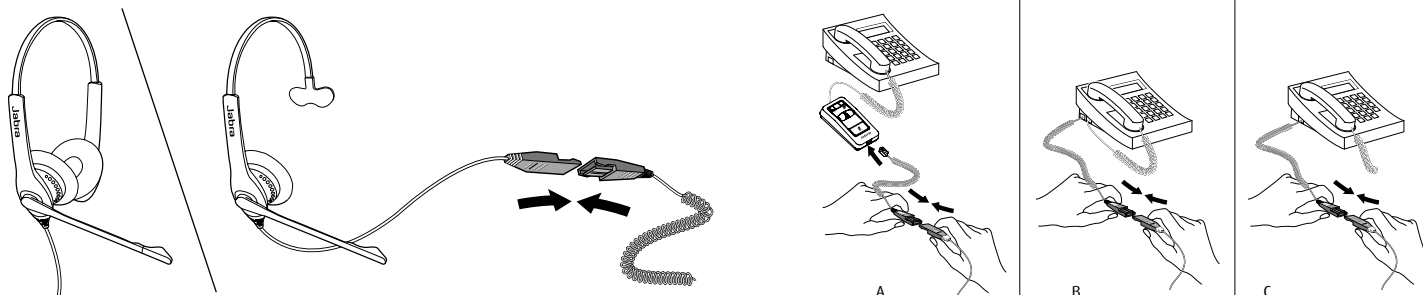

¹ Go to Jabra.com/xpress

At a glance:

Jabra Biz 1500 corded headsets

- Professional sound at an affordable price
- Tough design for all-day use
- Comfortable and easy to use
- Lightweight and with foam ear cushions
- PeakStop™ protects against spikes in sound

Works with

How to connect

Duo or mono available with QD connectivity (USB available)

QD connectivity

How to wear

Jabra Biz 1500 has a 270° boom arm so it can be easily adjusted without breaking.

Duo or mono available. Adjustable headband