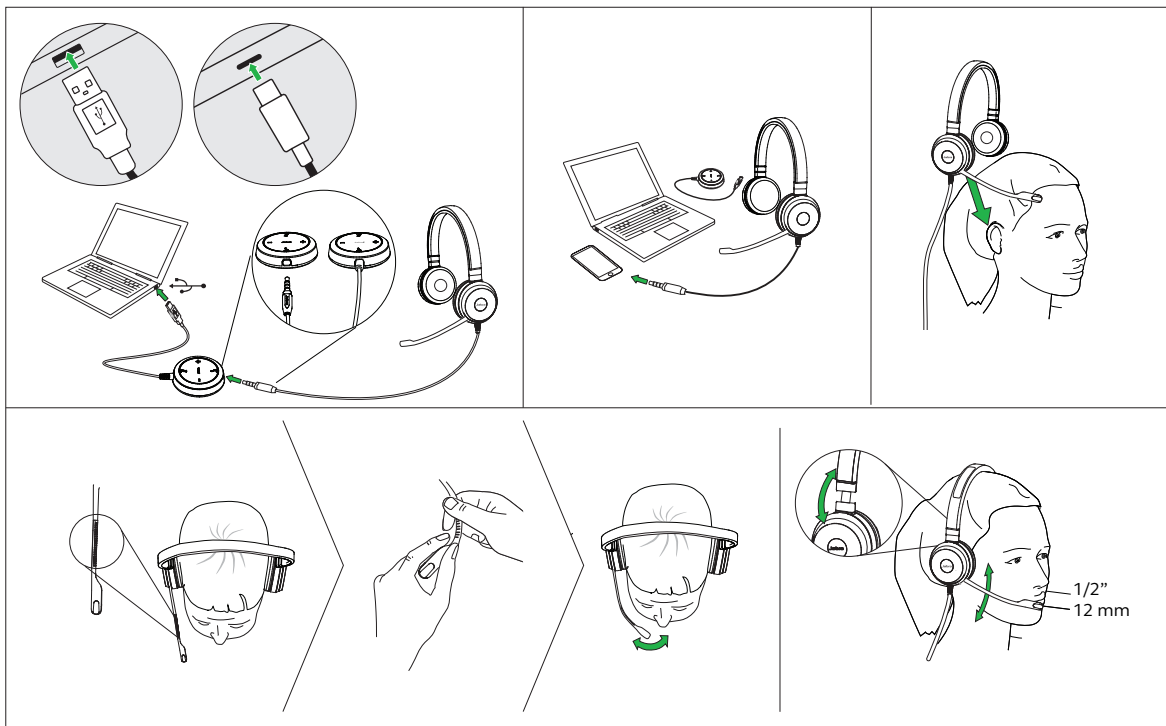

Jabra Evolve™ 30 II headset

Quick start guide

NOTE: USB-C connection is optimized for computers. USB-C connection with a mobile phone or tablet may give reduced performance.

*requires Microsoft Teams headset variant