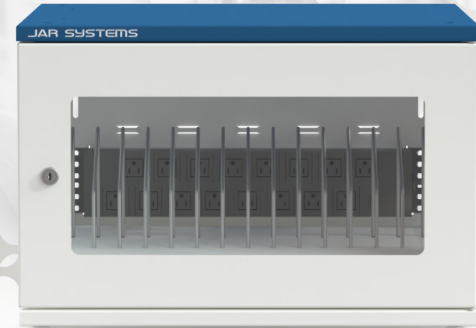

The Perfect Solutions for Charging Up to 16 Chromebooks, Notebooks, or Tablet Devices

CS-1610

VS.

CSE-1615

Specifications	Essential 16 Charging Station	Flex-Share Charging Stations
Model #	CS-1610	CSE-1615
Device Capacity	16	16
Max Device Dims.	12"H x 1"W x 16"D	10.5"H x 1"W x 13"D
Overall Dims.	14"H x 22.68"W x 14"D	14.5"H x 22"W x 19"D
Adjustable Height/Depth	Up to 17.25"H x 22.68"W x 18"D	×
Weight	45 lbs	48.5 lbs
Assembly	Ships Partially Assembled	Ships Fully Assembled
Power	(1) 16-Outlet ETL Power Strip 1 Plug to Wall	(1) 16-Outlet ETL Power Strip 1 Plug to Wall
Locking Mechanism	Locking Arms 1 Padlock, 2 Keys Incl.	Locking Front Door 2 Keys Incl.
Locking Accessories	Individualized Device Security	Padlock Kit
Wall/Desk Mounting	✓	✓
Adjustable/Removable Dividers	✓	✓
Mobility Kit	×	✓
Stacking Kit	×	✓
School Pride Colors	✓	×
 Watch the Product Videos!	JAR-Systems.com/Essential-Video	JAR-Systems.com/Watch-Flex-Share