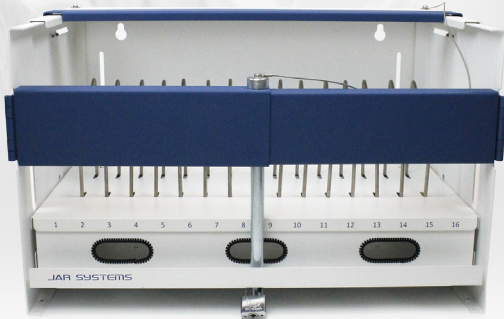

The Perfect Solutions for Charging Up to 16 Chromebooks, Notebooks, or Tablet Devices

CS-1610

VS.

CSE-1615

Specifications	Essential 16 Charging Station	Flex-Share Charging Stations
Model #	CS-1610	CSE-1615
Device Capacity	16	16
Max Device Dims.	12"H x 1"W x 16"D	10.5"H x 1"W x 13"D
Overall Dims.	14"H x 22.68"W x 14"D	14.5"H x 22"W x 19"D
Adjustable Height/Depth	Up to 17.25"H x 22.68"W x 18"D	×
Weight	45 lbs	48.5 lbs
Assembly	Ships Partially Assembled	Ships Fully Assembled
Power	(1) 16-Outlet ETL Power Strip 1 Plug to Wall	(1) 16-Outlet ETL Power Strip 1 Plug to Wall
Locking Mechanism	Locking Arms 1 Padlock, 2 Keys Incl.	Locking Front Door 2 Keys Incl.
Locking Accessories	Individualized Device Security	Padlock Kit
Wall/Desk Mounting	✓	✓
Adjustable/Removable Dividers	✓	✓
Mobility Kit	×	✓
Stacking Kit	×	✓
School Pride Colors	✓	×
 Watch the Product Videos!	JAR-Systems.com/Essential-Video	JAR-Systems.com/Watch-Flex-Share