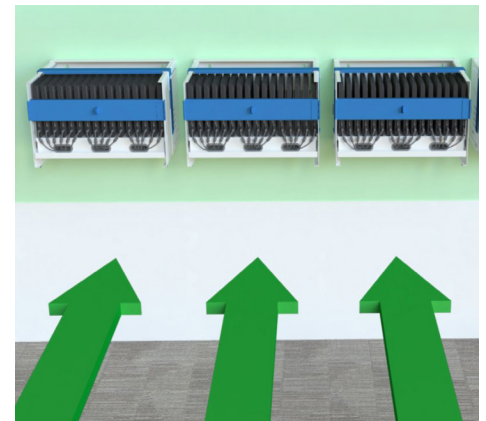

ESSENTIAL 16

CHARGING STATION CS-1610

JAR SYSTEMS^{LLC}
mobile solutions for education and training

Charge and Secure up to 16 Chromebooks, Tablets, or Notebooks

- Cost-effective—less than \$19/device
- Use it on a wall or tabletop
- Adjustable height and depth

Great for 1-to-1 technology programs, small class sizes, large class sizes, charging in central locations and more!

NEW

Affordable Solution, Easy to Set-Up & Use

Open Design

The locking system prevents devices from being removed, while providing an open design that allows teachers to see that all devices have been returned with a glance.

Lockable Cable Compartment

Cut down on wiring time with a solution that is easy to set up, but endures repeated use. AC adapters and excess cable lengths are stowed in a lockable compartment beneath the shelf.

Speedy Deployment

Multiple charging stations can be used for higher quantities of devices. This can also increase the speed of deployment as students form multiple lines to retrieve their devices.

SPECIFICATIONS