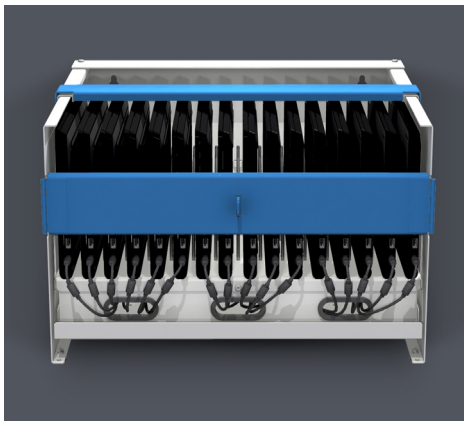

ESSENTIAL 16

CHARGING STATION CS-1610

JAR SYSTEMS^{LLC}
mobile solutions for education and training

Charge and Secure up to 16 Chromebooks, Tablets, or Notebooks

- Cost-effective—less than \$19/device
- Use it on a wall or tabletop
- Adjustable height and depth

Great for 1-to-1 technology programs, small class sizes, large class sizes, charging in central locations and more!

NEW

Affordable Solution, Easy to Set-Up & Use

Open Design

The locking system prevents devices from being removed, while providing an open design that allows teachers to see that all devices have been returned with a glance.

Lockable Cable Compartment

Cut down on wiring time with a solution that is easy to set up, but endures repeated use. AC adapters and excess cable lengths are stowed in a lockable compartment beneath the shelf.

14" H x 20.91" W x 14" D
Adjusts to 18" D
16 Device Bays 1.25" W
(1) 16 Outlet UL Power Strip

Low-Cost Small Parcel Shipping

The Essential 16 Charging Station is designed to ship to schools as a convenient small parcel. The unit comes together in 3 steps and installation requires just one person.