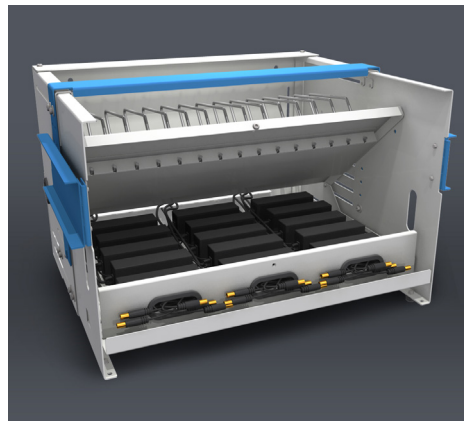

ESSENTIAL 16

CHARGING STATION CS-1610

JAR SYSTEMS^{LLC}
mobile solutions for education and training

Charge and Secure up to 16 Chromebooks, Tablets, or Notebooks

- Cost-effective—less than \$19/device
- Use it on a wall or tabletop
- Adjustable height and depth

Great for 1-to-1 technology programs, small class sizes, large class sizes, charging in central locations and more!

NEW

Affordable Solution, Easy to Set-Up & Use

Open Design

The locking system prevents devices from being removed, while providing an open design that allows teachers to see that all devices have been returned with a glance.

Lockable Cable Compartment

Cut down on wiring time with a solution that is easy to set up, but endures repeated use. AC adapters and excess cable lengths are stowed in a lockable compartment beneath the shelf.

14" H x 20.91" W x 14" D
Adjusts to 18" D
16 Device Bays 1.25" W
(1) 16 Outlet UL Power Strip

Low-Cost Small Parcel Shipping

The Essential 16 Charging Station is designed to ship to schools as a convenient small parcel. The unit comes together in 3 steps and installation requires just one person.