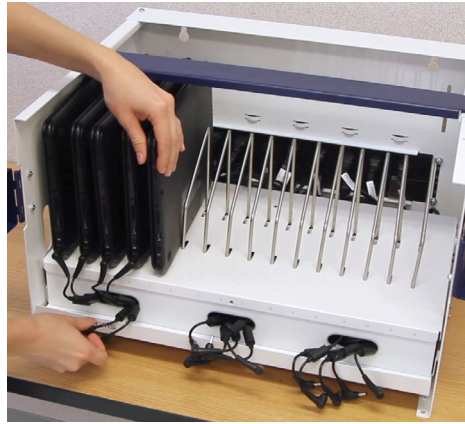

Proven Cable Management

Cut down on wiring time with a solution that is easy to set up, but endures repeated use. AC adapters and excess cable lengths are stowed away in a lockable compartment.