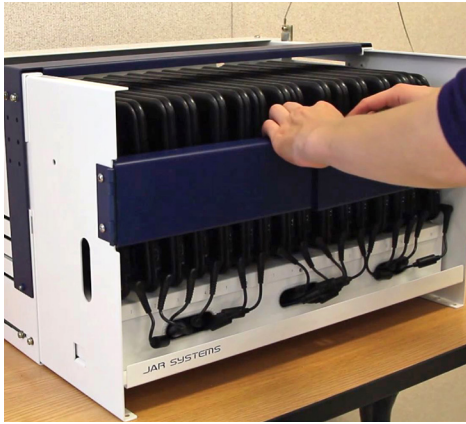

Secure Open Design

The locking system prevents devices from being removed while providing an open design that allows teachers to see that all devices have been returned at a glance.