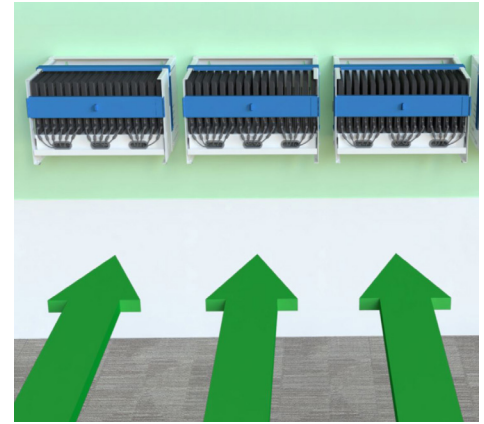

Speedy Deployment

Multiple charging stations can be used for higher quantities of devices. This can also increase the speed of deployment as students may form multiple lines to retrieve their devices.

1:1 Self Check-In Solution With Kensington®

Individual Device Security That Doesn't Cost a Fortune!

Many schools have instances where they wish that kids could **secure and charge** their devices on an individual basis. Individual charging lockers cost thousands of dollars and are not a viable option for most schools. The Essential Charging Station paired with its Kensington lock add-on now provides schools with an affordable alternative.

Use in Strategic Areas Across the Campus:

- Common Areas
- Gymnasiums
- Classrooms

Simple and Effective

Sets of Kensington locks from JAR are the perfect length for use with the Essential 16 Charging Station and can be easily attached to the top locking bar. This simple addition can solve many common problems and even increase productivity. Not only can this prevent wasted time searching for devices that were returned to the wrong place, it also can prevent instances of theft. By giving students a secure location to lock and charge their device, they will be less likely to leave it in an unsecured space.