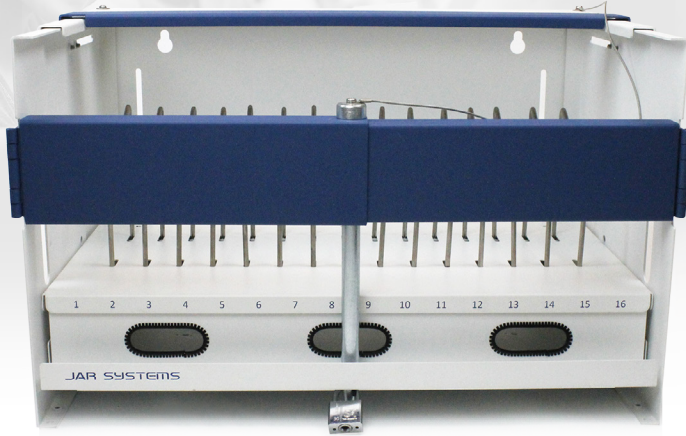

ESSENTIAL 16 CHARGING STATION

CS-1610

JAR SYSTEMS^{LLC}
mobile solutions for education and training

**Accommodates 16 Devices for Less Than
the Cost of One Chromebook!**

Just **\$295!**

Charge and Secure
Up to **16 Chromebooks,
Tablets, or Notebooks**

Versatile Installation

The compact and lightweight modular design of the Essential 16 allows it to be easily mounted to a wall or desk without taking up a lot of space. The all-steel construction ensures the durability required for repeated use in classroom environments.

Unrivaled Adjustability

The Essential 16 is adjustable in height and depth to suit a wide range of devices including Chromebooks, tablets, and notebooks. This versatility makes it highly adaptable to evolving technology plans.

SPECIFICATIONS

14"H x 22.68"W x 14"D | 45 lbs
Adjusts to: 17.25"H x 22.68"W x 18"D
Max Device Dimensions: 12"H x 1"W x 16"D
(1) 16-Outlet Power Strip | 1 Plug to Wall
2-Point Locking, 1 Keyed Padlock, 2 Keys Incl.
Ships partially assembled.