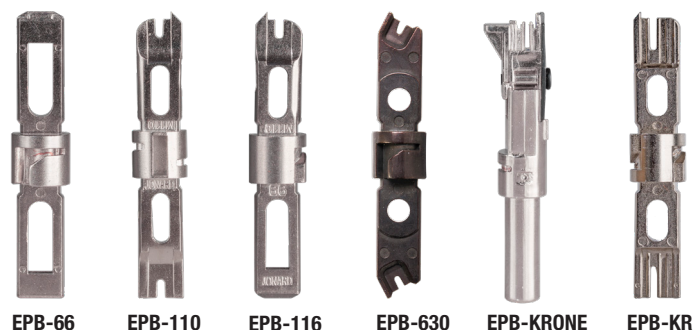

MADE FOR LIFE®