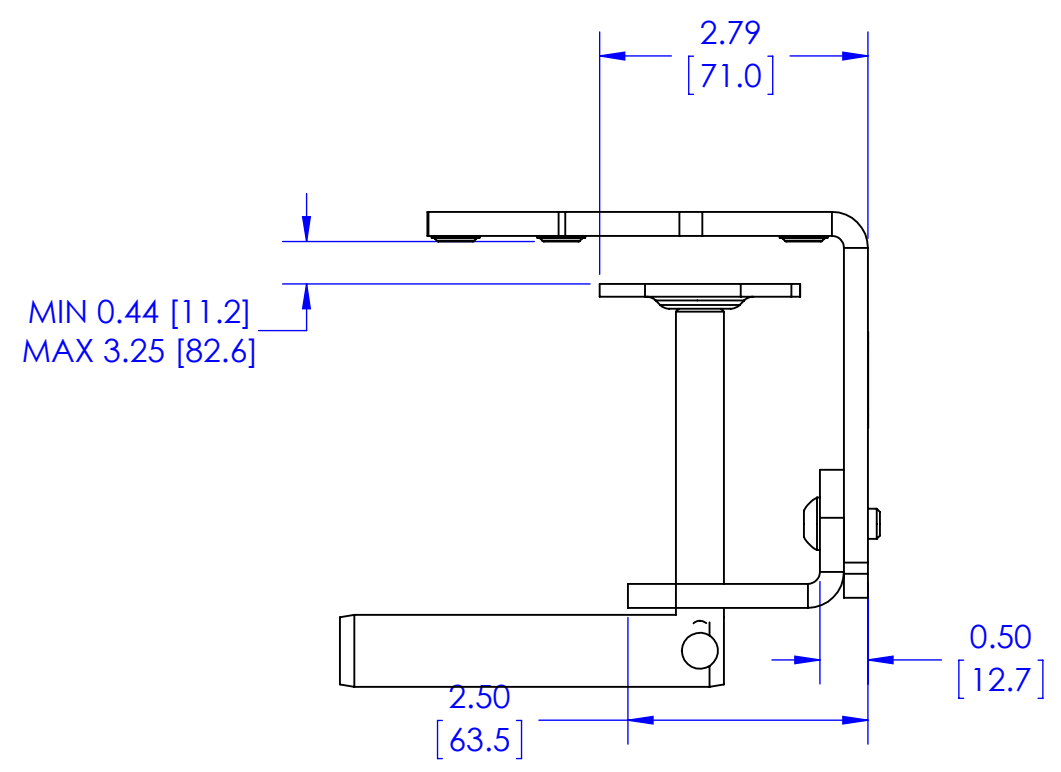

NOTE: FOR USE WITH K3 SERIES MOUNTS ONLY

THE INFORMATION AND DESIGNS CONTAINED IN THIS DRAWING ARE CONFIDENTIAL AND THE PROPRIETARY PROPERTY OF MILESTONE AV TECHNOLOGIES NEITHER THIS DESIGN NOR ANY INFORMATION CONTAINED IN THIS DRAWING MAY BE REPRODUCED OR DISCLOSED TO OTHERS WITHOUT THE EXPRESS WRITTEN CONSENT OF MILESTONE AV TECHNOLOGIES.

CAD GENERATED DRAWING, DO NOT MANUALLY UPDATE.			6436 CITY WEST PKWY EDEN PRAIRIE MN, 55344 PHONE: 866-977-3901 FAX: 877-894-6918	
DRAWN BY	TLC	2/8/2013	DESCRIPTION	
ENG APPROVAL		02/08/2013	KONTOUR ARRAY NON-FOCAL ADJ CLAM	
MFG APPROVAL			MODEL NO.	
QA APPROVAL			KRA500	
SHEET 1 OF 1		SCALE	SIZE	DWG. NO.
		1:2	B	TECH-000321
				REV.
				00