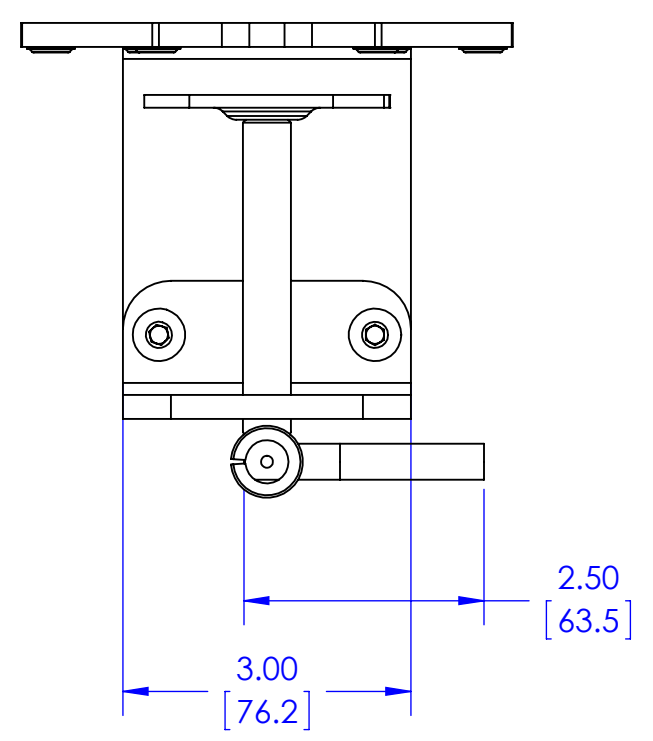

NOTE: FOR USE WITH K3 SERIES MOUNTS ONLY

THE INFORMATION AND DESIGNS CONTAINED IN THIS DRAWING ARE CONFIDENTIAL AND THE PROPRIETARY PROPERTY OF MILESTONE AV TECHNOLOGIES NEITHER THIS DESIGN NOR ANY INFORMATION CONTAINED IN THIS DRAWING MAY BE REPRODUCED OR DISCLOSED TO OTHERS WITHOUT THE EXPRESS WRITTEN CONSENT OF MILESTONE AV TECHNOLOGIES.

CAD GENERATED DRAWING, DO NOT MANUALLY UPDATE.			6436 CITY WEST PKWY EDEN PRAIRIE MN, 55344 PHONE: 866-977-3901 FAX: 877-894-6918	
DRAWN BY	TLC	2/8/2013	DESCRIPTION	
ENG APPROVAL		02/08/2013	KONTOUR ARRAY NON-FOCAL ADJ CLAM	
MFG APPROVAL			MODEL NO.	
QA APPROVAL			KRA500	
SHEET 1 OF 1		SCALE	SIZE	DWG. NO.
		1:2	B	TECH-000321
				REV.
				00