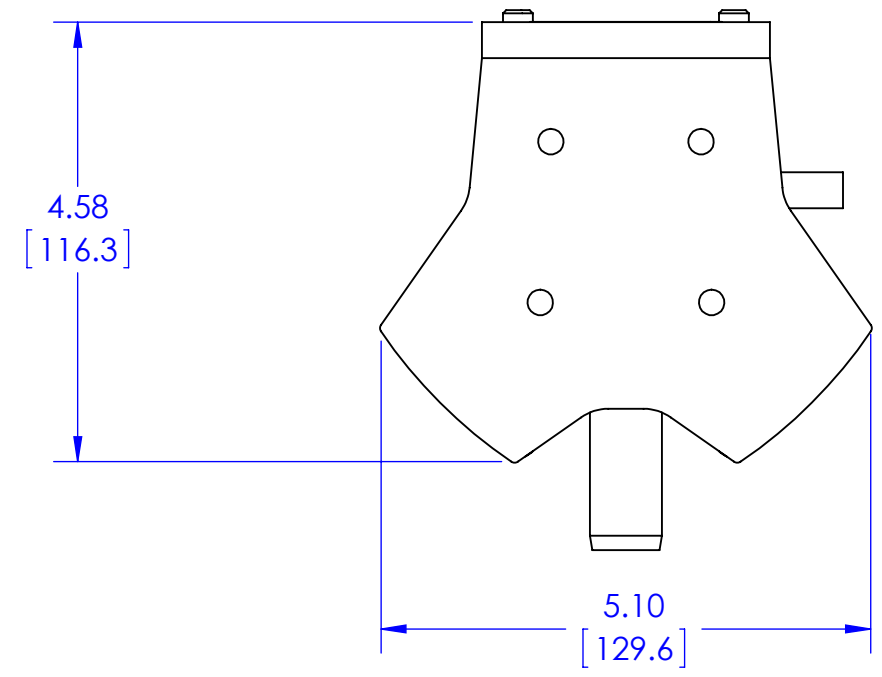

NOTE: FOR USE WITH K3 SERIES MOUNTS ONLY

THE INFORMATION AND DESIGNS CONTAINED IN THIS DRAWING ARE CONFIDENTIAL AND THE PROPRIETARY PROPERTY OF MILESTONE AV TECHNOLOGIES NEITHER THIS DESIGN NOR ANY INFORMATION CONTAINED IN THIS DRAWING MAY BE REPRODUCED OR DISCLOSED TO OTHERS WITHOUT THE EXPRESS WRITTEN CONSENT OF MILESTONE AV TECHNOLOGIES.

CAD GENERATED DRAWING, DO NOT MANUALLY UPDATE.			6436 CITY WEST PKWY EDEN PRAIRIE MN, 55344 PHONE: 866-977-3901 FAX: 877-894-6918	
DRAWN BY	TLC	2/8/2013	DESCRIPTION	
ENG APPROVAL		02/08/2013	KONTOUR ARRAY NON-FOCAL ADJ CLAM	
MFG APPROVAL			MODEL NO.	
QA APPROVAL			KRA500	
SHEET 1 OF 1		SCALE	SIZE	DWG. NO.
		1:2	B	TECH-000321
				REV.
				00