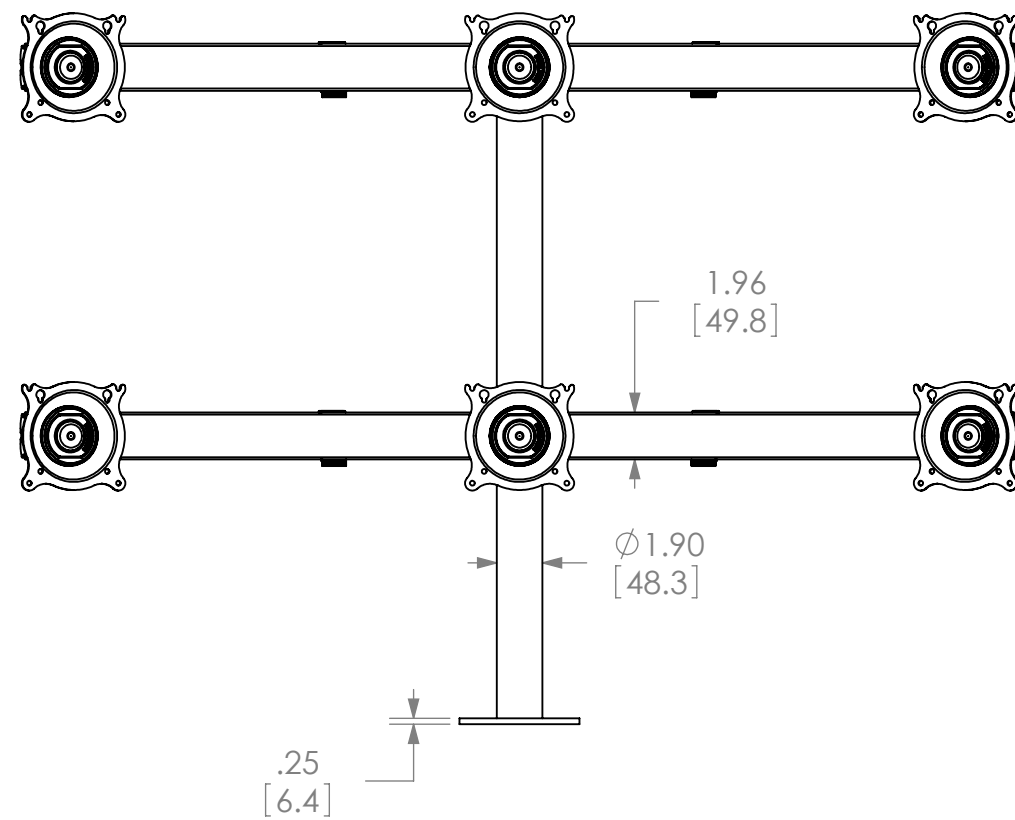

IF SAME SIZE DISPLAY IS USED FOR ALL THREE,
MAXIMUM SCREEN WIDTH OF 18.0"

CHIEF MANUFACTURING INC.
MOUNT ORDER NUMBER IS **KTG-330**
PHONE: 1-800-582-6480

SHEET SCALE = 1:8

THE INFORMATION AND DESIGNS CONTAINED
IN THIS DRAWING ARE CONFIDENTIAL AND THE
PROPRIETARY PROPERTY OF CHIEF MFG., INC.
NEITHER THIS DESIGN NOR ANY INFORMATION
CONTAINED IN THIS DRAWING MAY BE
REPRODUCED OR DISCLOSED TO OTHERS
WITHOUT THE EXPRESS WRITTEN CONSENT OF
CHIEF MFG., INC.

TITLE
CUSTOMER PRINT
KTG-330

SIZE DWG. NO.
B KTG-330

8401 EAGLE CREEK PKY
SUITE #700
SAVAGE, MN 55378
PHONE: 952-894-6280
FAX: 877-894-6918

KTG-330