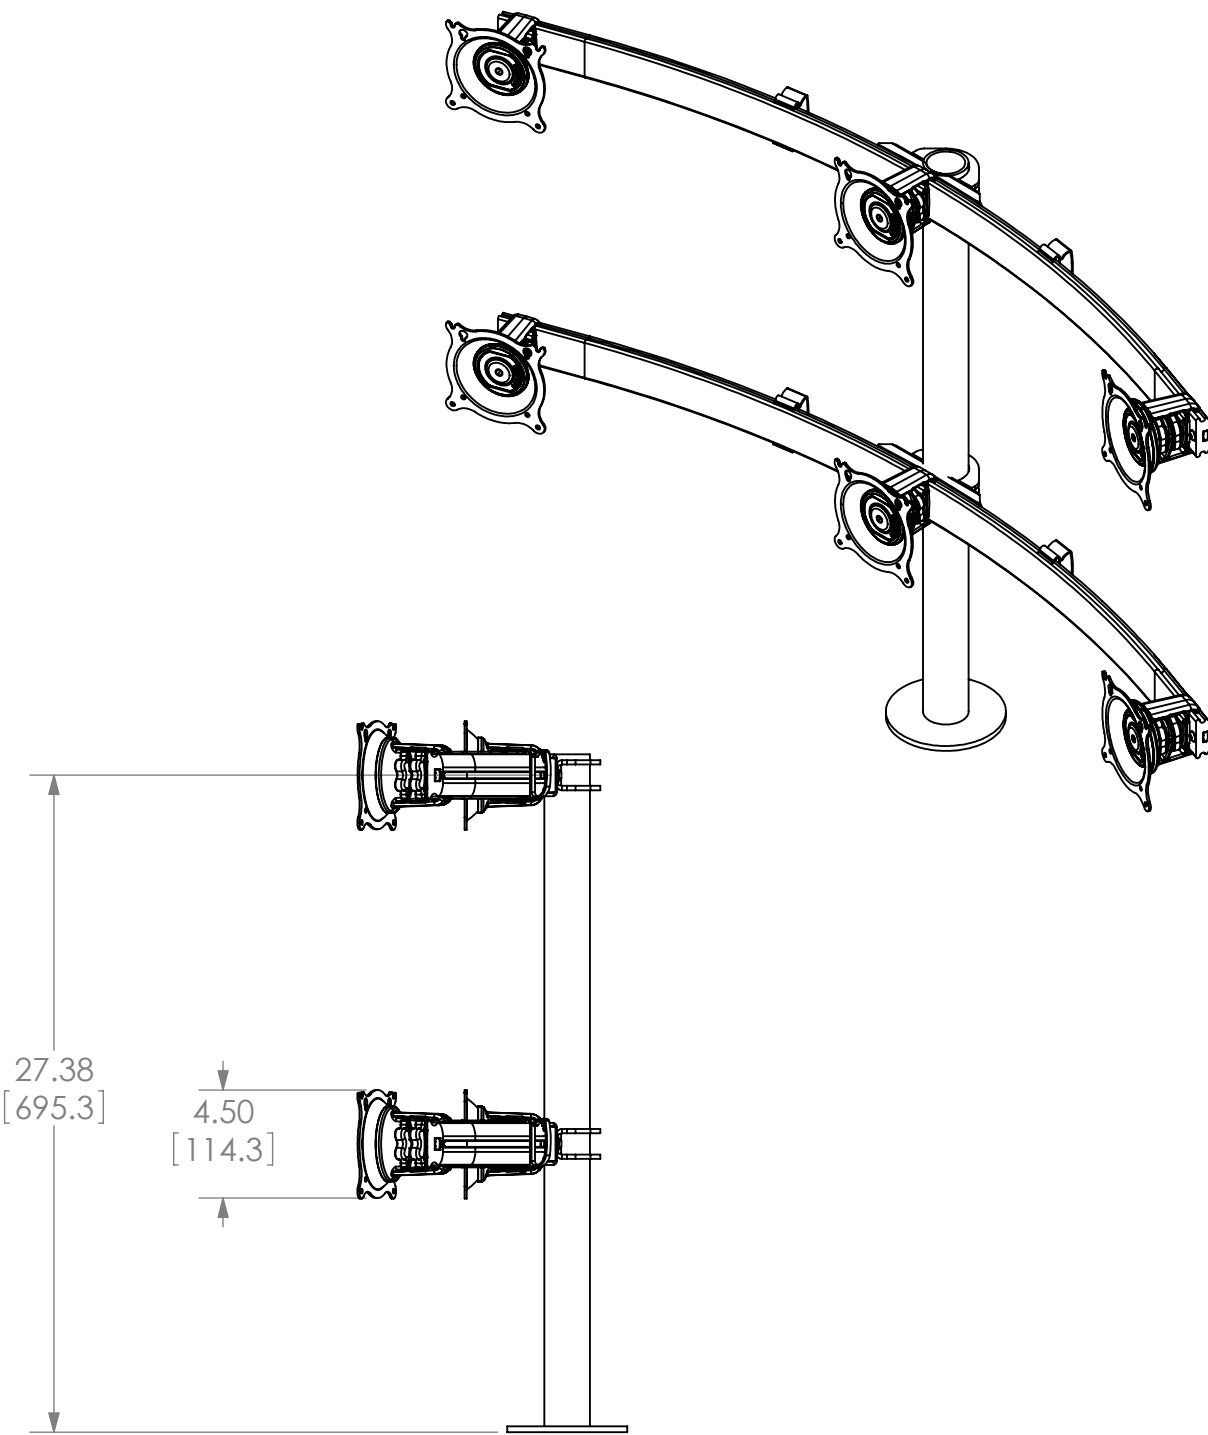

IF SAME SIZE DISPLAY IS USED FOR ALL THREE,
MAXIMUM SCREEN WIDTH OF 18.0"

CHIEF MANUFACTURING INC.
MOUNT ORDER NUMBER IS **KTG-330**
PHONE: 1-800-582-6480

SHEET SCALE = 1:8

THE INFORMATION AND DESIGNS CONTAINED
IN THIS DRAWING ARE CONFIDENTIAL AND THE
PROPRIETARY PROPERTY OF CHIEF MFG., INC.
NEITHER THIS DESIGN NOR ANY INFORMATION
CONTAINED IN THIS DRAWING MAY BE
REPRODUCED OR DISCLOSED TO OTHERS
WITHOUT THE EXPRESS WRITTEN CONSENT OF
CHIEF MFG., INC.

TITLE
CUSTOMER PRINT
KTG-330

SIZE DWG. NO.
B KTG-330

8401 EAGLE CREEK PKY
SUITE #700
SAVAGE, MN 55378
PHONE: 952-894-6280
FAX: 877-894-6918

KTG-330