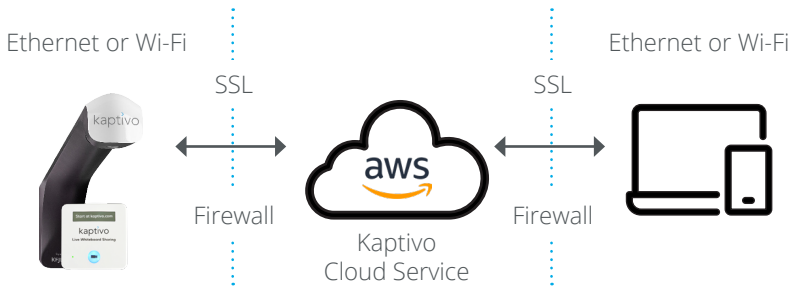

kaptivo

Whiteboard Camera Solutions

Save and Share Your Whiteboard

kaptivo.com

AUTOMATIC IMAGE CAPTURE

SECURE SAVING

LIVESTREAMING

Connectivity Options: Wi-Fi, Ethernet, or HDMI (sold separately)

SHARE WITH ANYONE, ANYWHERE, ON ANY DEVICE

- Browser-Based Interface
- No Apps or Downloads Required
- Invite Participants
- Native Integrations
- Secure Sessions

NO TRAINING OR CHANGE IN HOW YOU WORK

- Easy to Start Session
- Simple to Set Up
- Authenticate Participants
- Fully Secure
- Proximity Authentication
- Device Management Portal

KAPTIVO CONNECTIVITY OPTIONS

CLOUD MODE

> Perfect for any business or educational institution seeking to improve remote collaboration, streamline whiteboard note-taking, and bring a preferred brainstorming tool into the digital age.