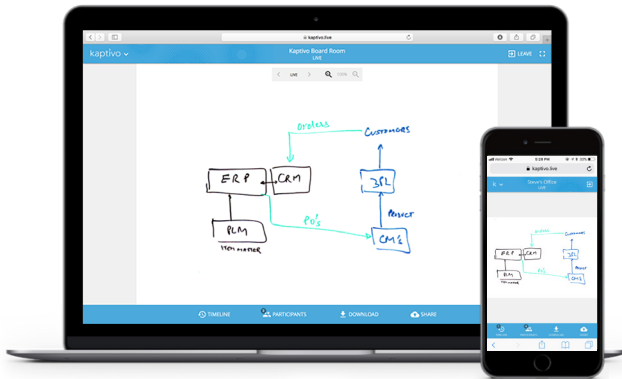

SAVE AND SHARE CONTENT

Access whiteboard content online in real time on any device through browser-based interface. No apps or downloads!

Save whiteboard content as a single snapshot or PDF of the full session. Share content for later review.

Invite participants to view the whiteboard session or share content through any video conference application.

PATENTED TECHNOLOGY

Proprietary embedded video processing technology identifies and extracts only content written on the whiteboard.

Image is automatically enhanced to remove any reflections, glare, and people blocking the board.

Camera analyzes individual snapshots of the board multiple times per second for live streaming.

SAVE CRYSTAL-CLEAR WHITEBOARD CONTENT