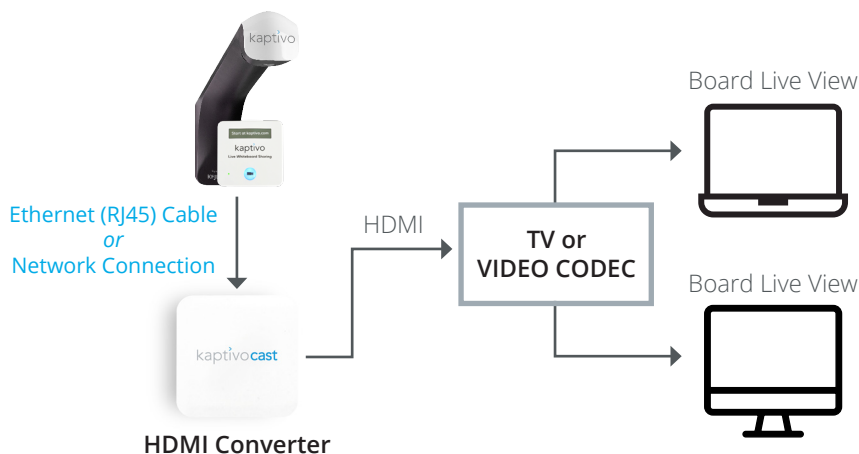

HDMI

> Designed for educational institutions and enterprises who wish to integrate whiteboard livestreaming into dedicated video systems in the classroom or office.

> **Features:** Livestream vibrant, unobstructed whiteboard images to any HDMI-capable input device including TV displays or lecture capture systems. No network access required.

* KaptivoCast HDMI converter is sold separately.