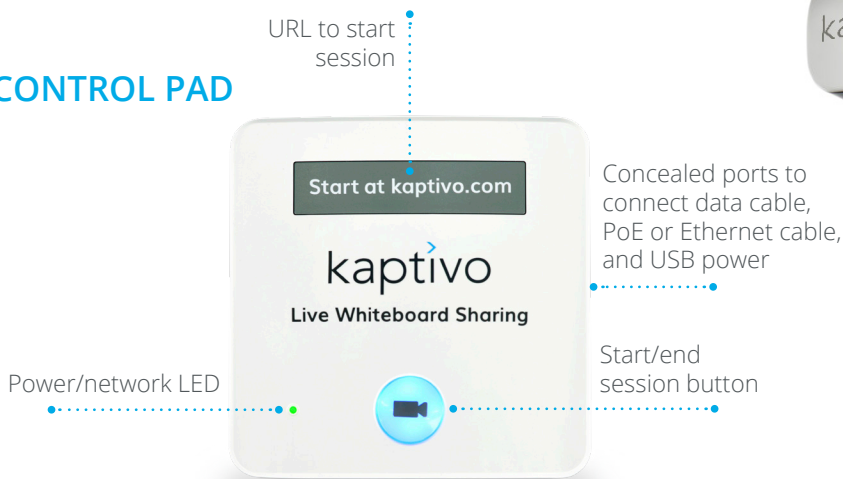

kaptivo

Whiteboard Camera Solutions

Save and Share Your Whiteboard

kaptivo.com

AUTOMATIC IMAGE CAPTURE

SECURE SAVING

LIVESTREAMING

Connectivity Options: Wi-Fi, Ethernet, or HDMI (sold separately)

Sharing Modes: Cloud or Self-Hosted

CONTROL PAD

* KaptivoCast HDMI converter not pictured

KAPTIVO USE CASES

Enterprises can secure company IP, efficiently archive and share whiteboard content, and livestream to global offices.

Educational institutions can digitize any traditional whiteboard without changing the way educators and students work.

Remote workers can participate more productively when collaborating with distributed team members or clients.

SAVE AND SHARE CONTENT

Access whiteboard content online in real time on any device through browser-based interface. No apps or downloads!

Save whiteboard content as a single snapshot or PDF of the full session. Share content for later review.