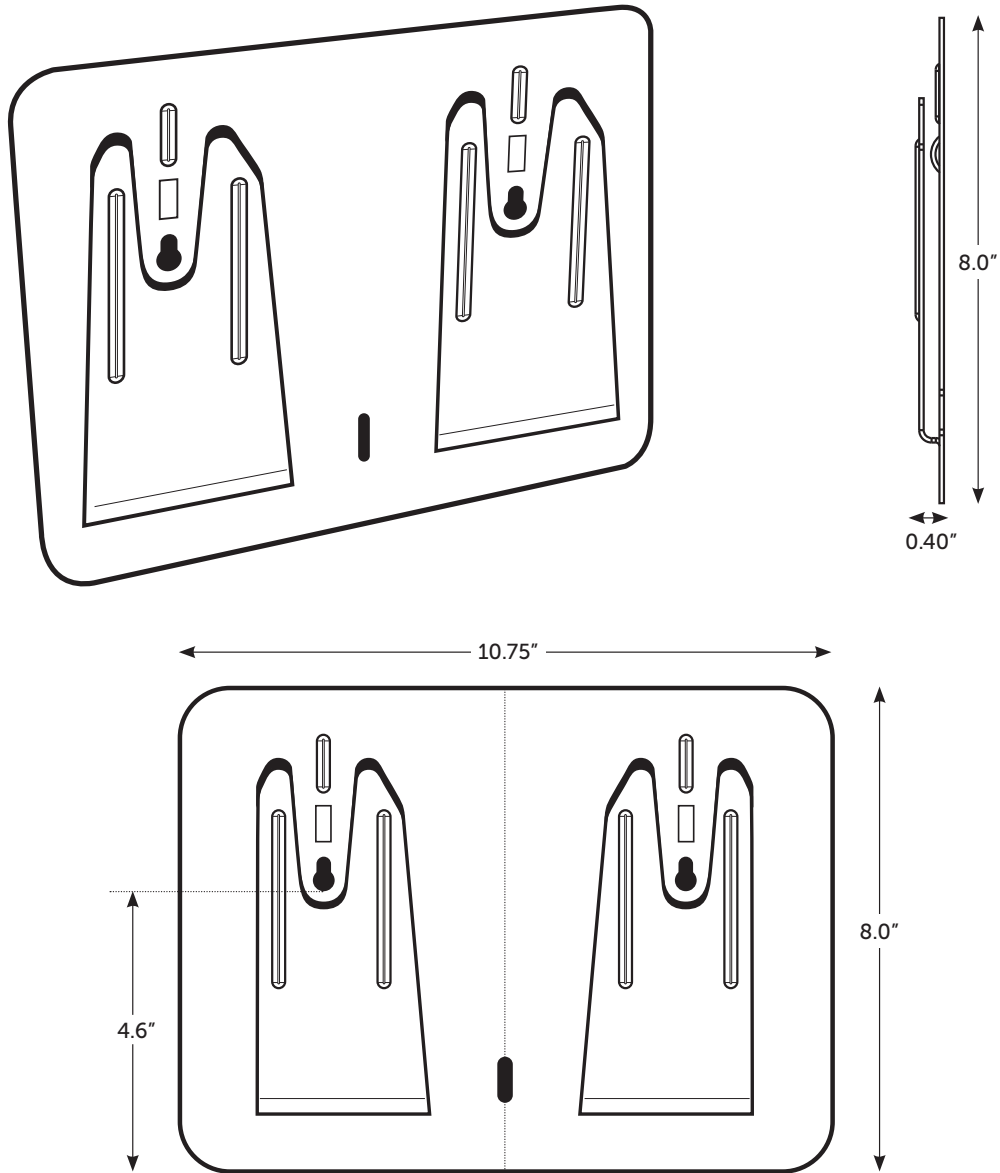

Access Wall Mounted Dispenser Wiper for WypAll® Wipes

- Mount anywhere on wall for easy access
- Compatible with WypAll® Wipers in either Brag Box or Pop-Up Box formats
- For quick refills or to change formats
- Made of steel
- Screws, anchor brackets, and 2 adhesive pads of double-sided tape included
- 10 per case