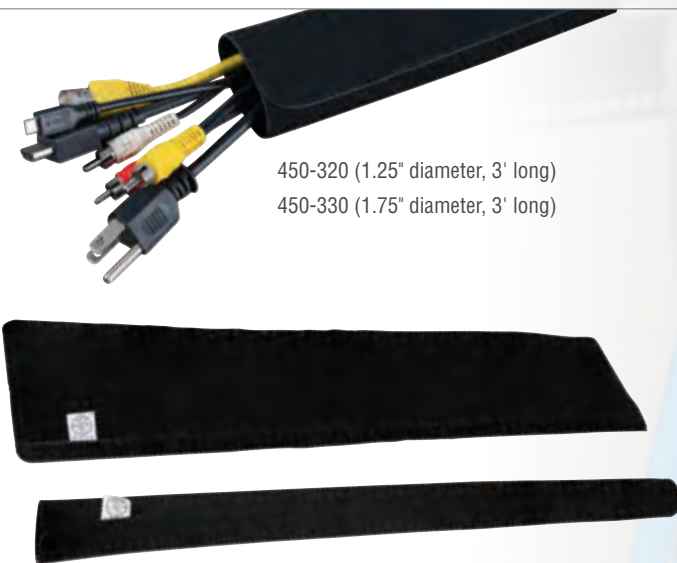

## Hook & Loop Dispenser

- Portable Hook & Loop Dispenser pays out and cuts hook & loop tape to length for organizing and managing cable bundles
- Strong hook & loop tape material securely holds large bundles of wire and cable, yet is flexible and supple to avoid causing adverse damage to conductors or jackets
- Integrated cutter designed to efficiently cut the hook & loop tape with easy single handed cutting action
- Attach to belt with heavy-duty clip for portability and on the go flexibility
- Mount to steel surfaces such as tool chests, cabinets, or panels with the integrated, powerful rare earth magnets
- Use integrated keyholes for versatile screw mounting to non-magnetic surfaces
- Includes a 12' roll of black, 3/4" wide hook & loop tape to get started. Tape can be easily replaced when depleted
- 25' replacement rolls available in white or black (sold separately)
- Cutting mechanism is replaceable (Cat. No. 450-999; sold separately) to ensure optimal cutting performance throughout the life of the dispenser
- Patent pending design

## Cable Clips

- Available in 10 packs of either single or triple cable clips
- Mount to a variety of surfaces
- Includes adhesive backing for temporary or semi-permanent mounting and screws that can be optionally used for permanent mounting

## Hook & Loop Cinch Straps, 6", 8", & 14" Multi-Pack

- Durable loops run the entire length of the strap to cinch at any point for added flexibility
- Three lengths offer a wide range of uses for cables, wires and other items to be bundled
- Premium metal loop to tighten hook and loop material
- Pack includes 2 of each length (6", 8" and 14")

## Cable & Wire Management Sleeves

- Sturdy, stretchable material with hook and loop seal
- Adjustable hook and loop design offers a strong seal at any diameter
- "Loop" feature runs the entire inner surface allowing sleeve to be sealed to any diameter
- 3' lengths can be cut to desired length