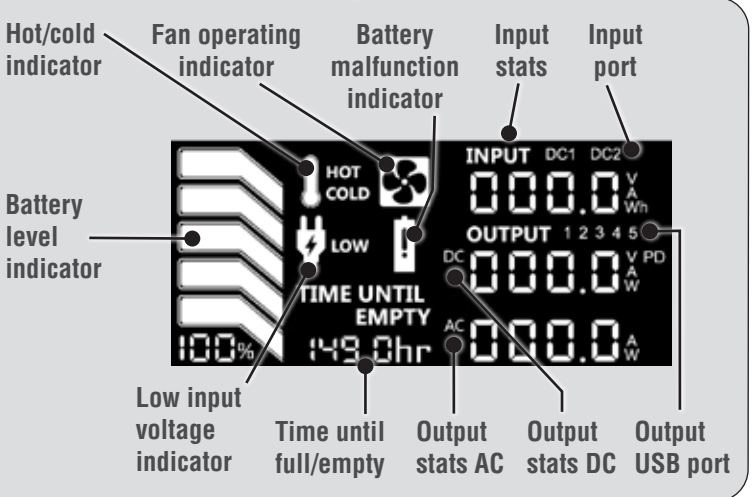

PERFORMANCE*

140 SIX INCH DEEP HOLES DRILLED IN CONCRETE
Hammer drill with 7/8" bit

RIP 550 FEET
3/4" Sheathing plywood

700 CUTS
SPF 2" x 4" on miter saw

*Estimated times and charges are approximate, and not additive, and may vary by application and ambient environmental conditions and were determined based on controlled experiments. Klein Tools Rechargeable Personal Jobsite Fan (PJSFM1), Jobsite Speaker (AEPJS2) and Rechargeable Headlamp (56049) sold separately. Assumes 120W air compressor. DeWALT® is a registered trademark of the Black & Decker corporation. Maximum power point tracker (MPPT).