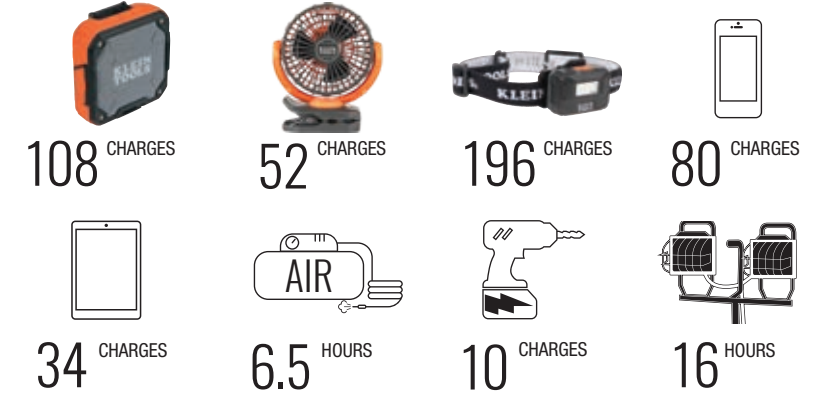

29250, SOLAR PANEL

KTB500, 505Wh POWER STATION

SAFE TO USE INDOORS

For Professionals
SINCE 1857™

PORTABLE POWER STATION KTB1000

Klein Tools' Portable Power Station has been designed with the job site in mind. The 983Wh lithium-ion battery provides power to electrical tools and electronics to keep the job running. Its environmentally friendly, pure sine-wave power is a better alternative to loud, exhaust-emitting gas generators.

PERFORMANCE*

140 SIX INCH DEEP HOLES DRILLED IN CONCRETE
Hammer drill with 7/8" bit

RIP 550 FEET
3/4" Sheathing plywood

700 CUTS
SPF 2" x 4" on miter saw

*Estimated times and charges are approximate, and not additive, and may vary by application and ambient environmental conditions and were determined based on controlled experiments. Klein Tools Rechargeable Personal Jobsite Fan (PJSFM1), Jobsite Speaker (AEPJS2) and Rechargeable Headlamp (56049) sold separately. Assumes 120W air compressor. DeWALT® is a registered trademark of the Black & Decker corporation. Maximum power point tracker (MPPT).