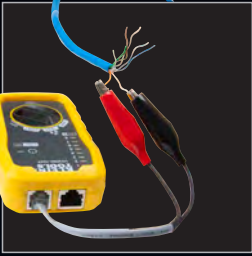

# VOICE DATA VIDEO TONE & PROBE TEST & TRACE KIT

---

**SIMPLE**

Toning and Tracing of  
Non-Energized Wire

# TONE & PROBE TEST & TRACE KIT

The easy-to-use tone generator traces wire when used with the included probe.

- **Responsive Probe** with durable, non-metallic, conductive tip
- **Toner and Probe** together perform pin to pin wire map test
- **Alligator Clips** to tone unterminated wires
- **RJ45 to RJ45 test cable**
- **Work Light** on probe tip for use in dark spaces
- Additional **Replacement Test Cables** available (VDV770-855)
- **Headphone Jack** for noisy environments (headphones not included)
- **Adjustable Volume Control**
- **AAA Batteries** included

TONE

TONE

TEST

TRACE

Cat. No.	UPC#	Description	Dimensions	Batteries
VDV500-705	0-92644+	Tone & Probe Test & Trace Kit	Tone: 4.25" x 2.5" (11 cm x 6.4 cm) Probe: 10.6" x 6.9" (27 cm x 17.5 cm)	4X AAA included
<b>Replacement Part</b>				
VDV770-855	58353-7	Replacement Cables: includes Alligator Clips to RJ11 Plug; RJ45 to RJ45		