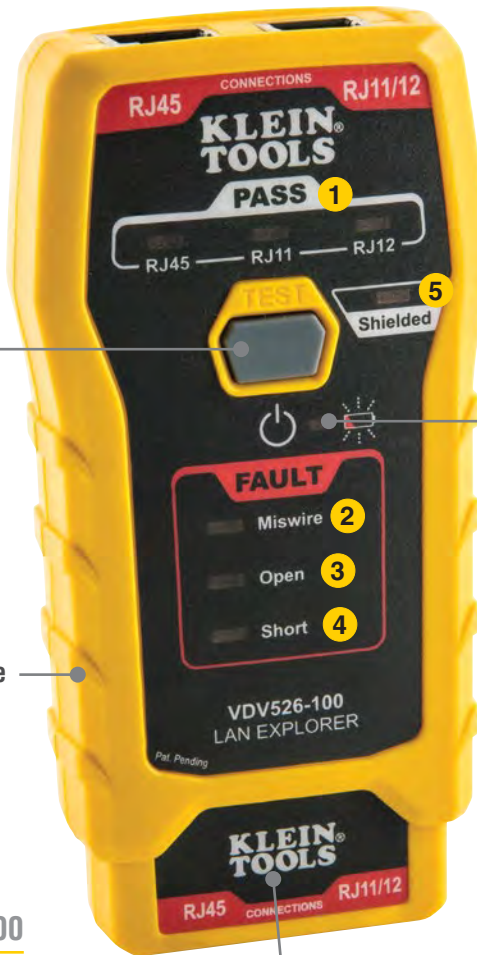


VOICE DATA VIDEO

LAN EXPLORER™ DATA CABLE TESTER

Simple tester with instant LED responses and easy-to-understand results

Tests **voice and data** cables!

LAN EXPLORER™ DATA CABLE TESTER

Tests RJ11, RJ12 and RJ45 terminated voice and data cables for miswires, open faults, short faults and shielding with this simple, compact tester. Fast LED responses indicate cable status (Pass/Fail).

Auto Power-Off feature to conserve battery life

Single Button Testing

Low Battery Indicator

Compact size easily fits in your pocket

Fast LED responses Indicates cable status

- 1 Pass
- 2 Miswire
- 3 Open-Fault
- 4 Short-Fault
- 5 Shielded

VDV526-100

Test remote stores securely in tester body

Replacement remote available (VDV999-150)

Cat. No.	UPC	Description	Cable Types	Connector Type	Display
VDV526-100	69224-6	LAN Explorer™ Data Cable Tester	CAT3, CAT5e, CAT6/6A	RJ11, RJ12, RJ45	LED
VDV999-150	58325-4	Replacement Remote for LAN Explorer			—