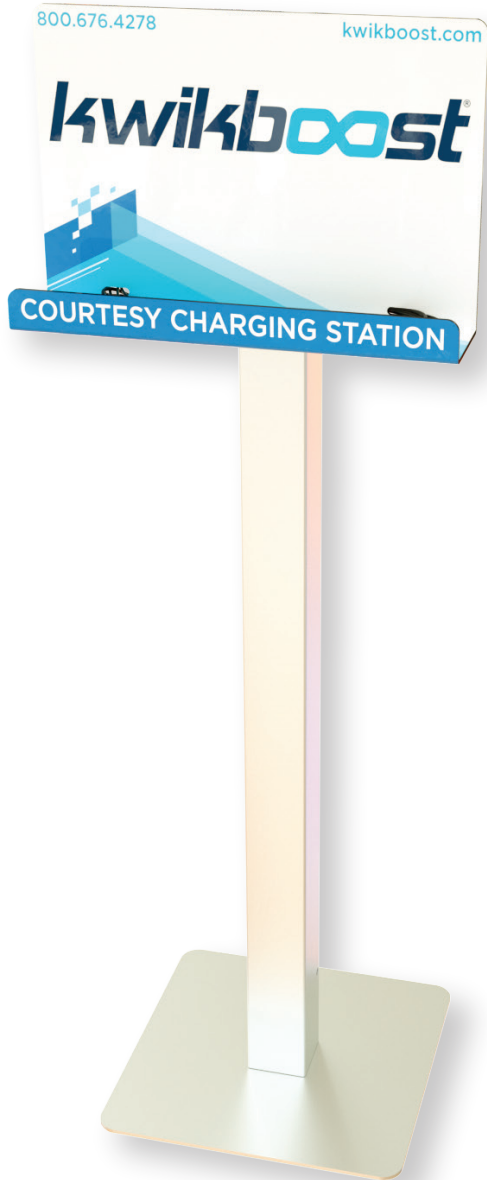

Table Dimensions (standing): 30" - 42"W x 42"H

Weight: 50-80lbs (varies based on height & top size)

2.4A per port; 28.8A total; Adaptive Fast Charging Technology

Commercial grade charging connectors with enhanced strain relief

'Kwik' setup; plug and play

kwikboost

800-676-4278

www.kwikboost.com

sales@kwikboost.com

The M8 Charging Station - Deluxe

Our flagship product...bigger and stronger.
The most widely used charging station today.
Durable and designed for high traffic environments.