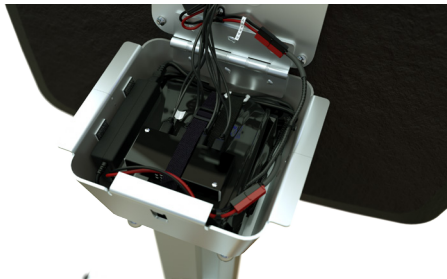

*Kwik' setup; plug and play; requires 1 standard outlet

kwikboost

800-676-4278

www.kwikboost.com

sales@kwikboost.com

The Reload Power Table

Untethered power. When and where you need it.
USB charging. Cable charging. Move as needed.
Rechargeable/removeable internal battery.