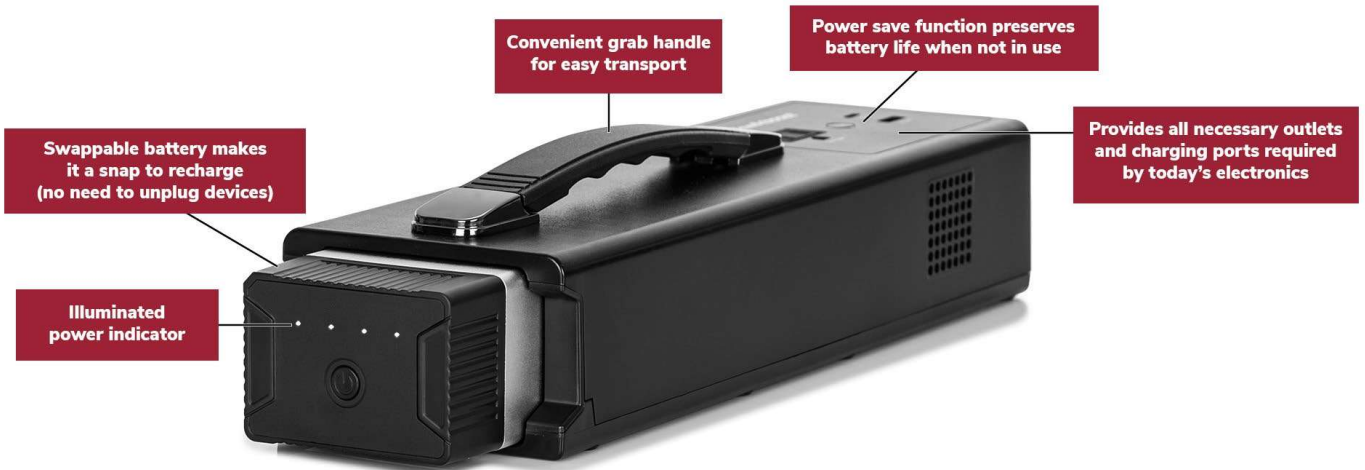

POWERFUL | RECHARGEABLE | PORTABLE

KwikBoost EdgePower® Portable Power Station offers everything customers love about the patented clamp-on EdgePower but in an ultra-portable configuration for power on the go.