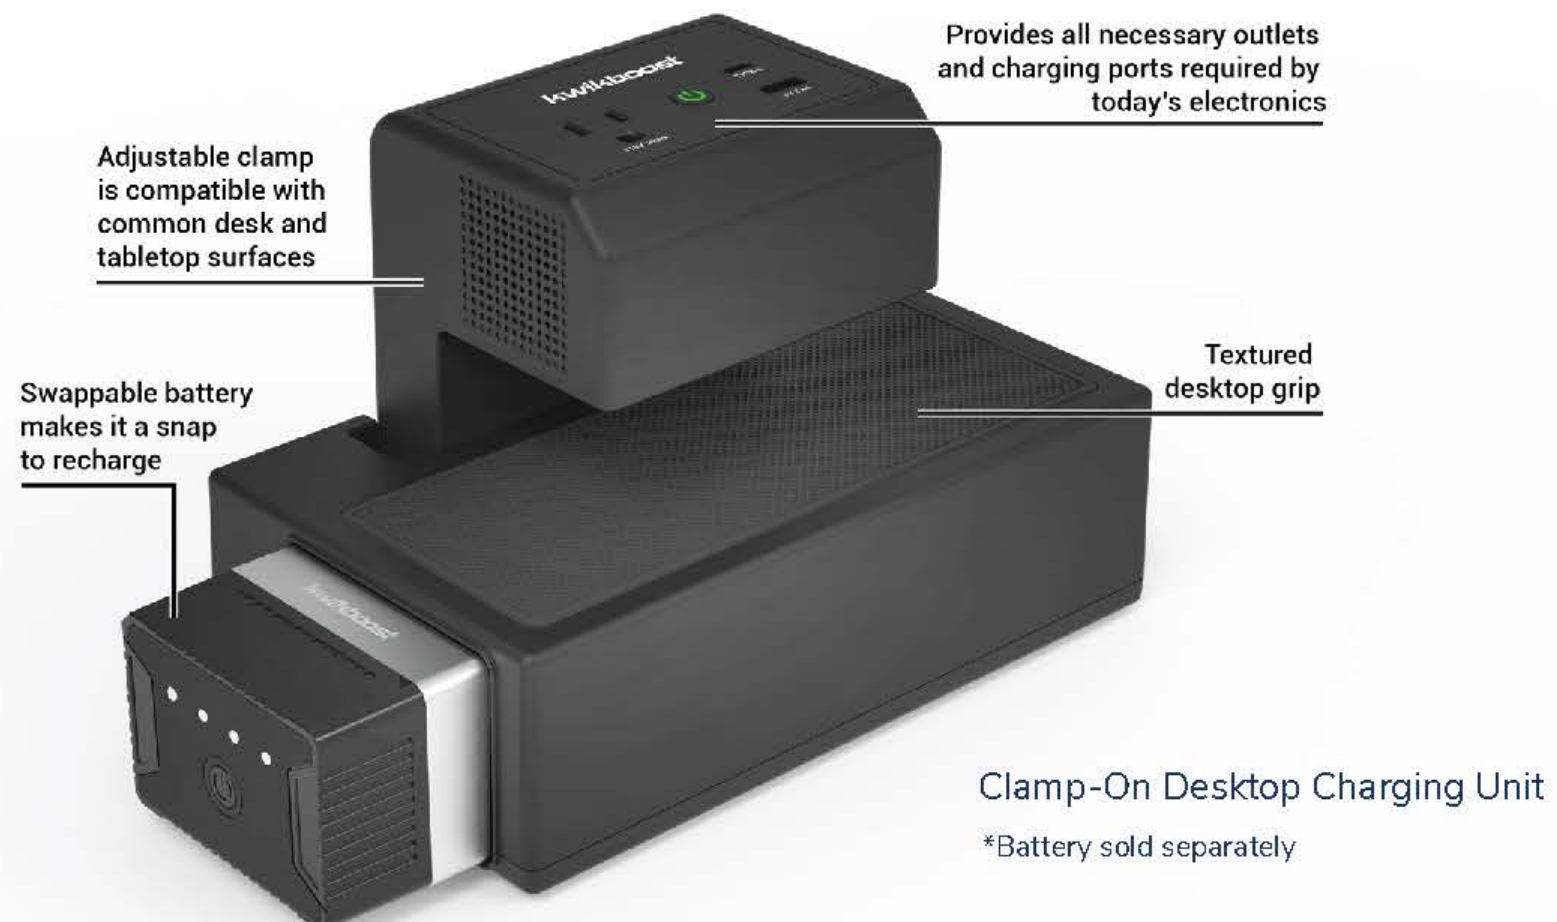

## KWIKBOOST EDGEPOWER® BUNDLE OPTIONS

KwikBoost EdgePower™ is the cordless battery-powered charging station that supports today's mobile and flexible work environments. As the only product of its kind, the KwikBoost EdgePower® easily clamps onto desks, tables, and other everyday work surfaces. This innovative solution gives conference rooms, co-working spaces, libraries, classrooms, and more access to power wherever you need it.

KwikBoost EdgePower® is available in a variety of bundle options. Choose the bundle you need based on the number of users and how often each user may need supplemental power. If your needs increase in the future, it's easy to expand and scale your KwikBoost EdgePower® system with additional components.

### LIGHT USE BUNDLE

- Rechargeable Batteries: 3
- Clamp-On Desktop Charging Units: 3
- 3-Bay Base Charging Station: 1

### MEDIUM USE BUNDLE

- Rechargeable Batteries: 6
- Clamp-On Desktop Charging Units: 3
- 3-Bay Base Charging Station: 1