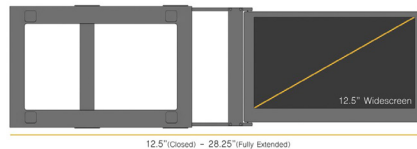

## HARDWARE SPECIFICATIONS

Magnetic Metal Plates: 0.75" x 0.75"

Thickness: 0.7"  
Weight: 1.65 lbs.

SideTrak Dimensions 12.5" x 8.5"  
Extension: 29.5"

## SCREEN SPECIFICATIONS

- Refresh Rate: 50/60 Hz
- Response Time: 30 ms
- Brightness/Luminescence: 300 cd/m
- PPI: 176
- Aspect Ratio: 16:9
- Contrast Ratio: 600:1
- Color Depth: RGB 8-bit+Hi-FRC color depth with 16.7M colors
- Power Consumption: 4.5W
- Panel Type: IPS
- Resolution: 1920 x 1080
- Connection Type: USB-C and USB-A (through adaptor)
- Display Link Chipset: DL-4120