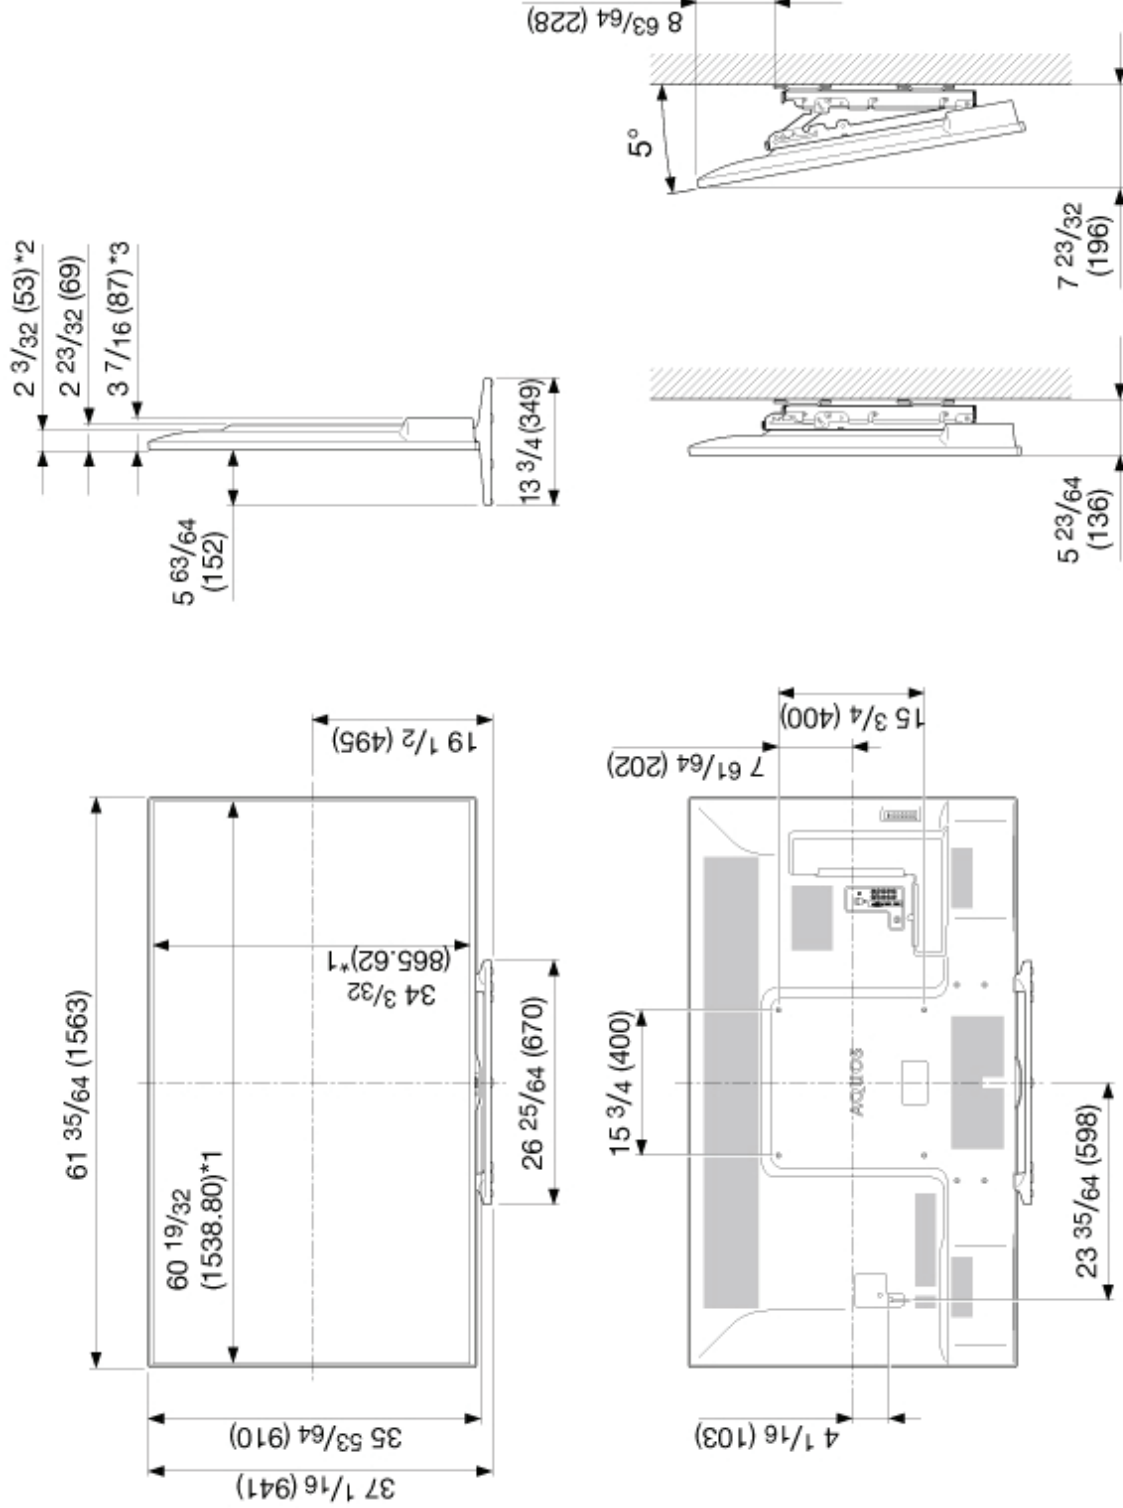

# Dimensional Drawings

LC-70LE660U/LC-70LE661U/LC-70C6600U

Unit: inch (mm)  
Unité: pouce (mm)  
Unidad: pulgada (mm)

\*1 Active area/Área activa/Zone active  
\*2 Thinnest part/Parte más delgada/Partie la plus mince  
\*3 Including projecting parts/Incluyendo partes salientes/Parties saillantes includes

# Dimensional Drawings

LC-60LE660U/LC-60LE661U/LC-60C6600U

Unit: inch (mm)  
 Unité: pouce (mm)  
 Unidad: pulgada (mm)

**AN-52AG4**

\*1 Active area/Área activa/Zona active  
 \*2 Thinnest part/Parte más delgada/Partie la plus mince  
 \*3 Including projecting parts/Incluyendo partes salientes/Parties saillantes includes