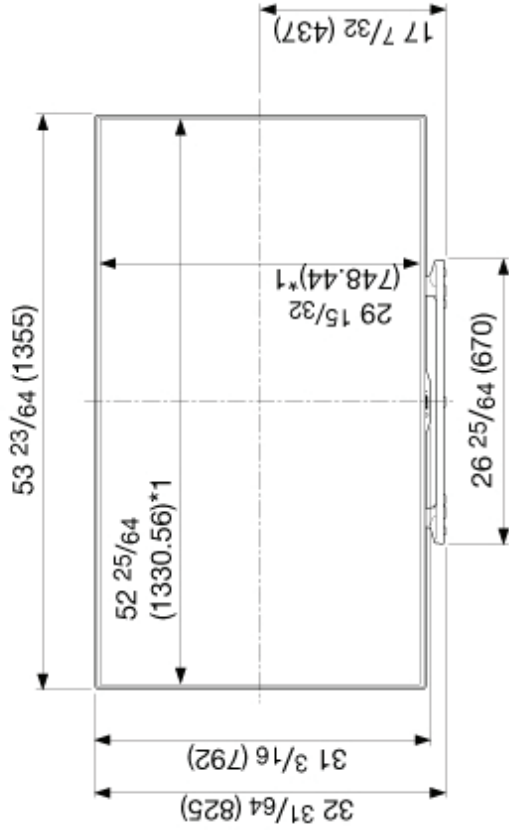

# Dimensional Drawings

LC-70LE660U/LC-70LE661U/LC-70C6600U

Unit: inch (mm)  
Unité: pouce (mm)  
Unidad: pulgada (mm)

\*1 Active area/Área activa/Zone active  
\*2 Thinnest part/Parte más delgada/Partie la plus mince  
\*3 Including projecting parts/Incluyendo partes salientes/Parties saillantes includes

# Dimensional Drawings

LC-60LE660U/LC-60LE661U/LC-60C6600U

Unit: inch (mm)  
 Unité: pouce (mm)  
 Unidad: pulgada (mm)

**AN-52AG4**

\*1 Active area/Área activa/Zona active  
 \*2 Thinnest part/Parte más delgada/Partie la plus mince  
 \*3 Including projecting parts/Incluyendo partes salientes/Parties saillantes includes