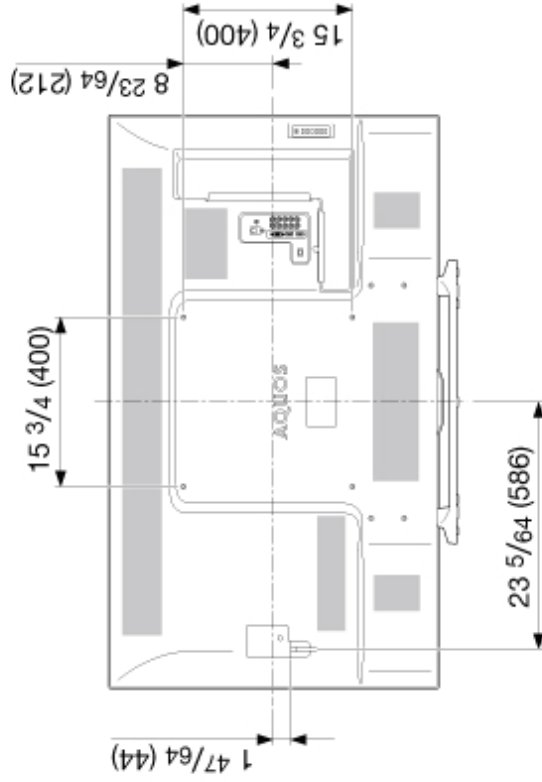

# Dimensional Drawings

LC-70LE660U/LC-70LE661U/LC-70C6600U

Unit: inch (mm)  
Unité: pouce (mm)  
Unidad: pulgada (mm)

\*1 Active area/Área activa/Zone active  
\*2 Thinnest part/Parte más delgada/Partie la plus mince  
\*3 Including projecting parts/Incluyendo partes salientes/Parties saillantes includes

# Dimensional Drawings

LC-60LE660U/LC-60LE661U/LC-60C6600U

Unit: inch (mm)  
 Unité: pouce (mm)  
 Unidad: pulgada (mm)

**AN-52AG4**

\*1 Active area/Área activa/Zona active  
 \*2 Thinnest part/Parte más delgada/Partie la plus mince  
 \*3 Including projecting parts/Incluyendo partes salientes/Parties saillantes includes