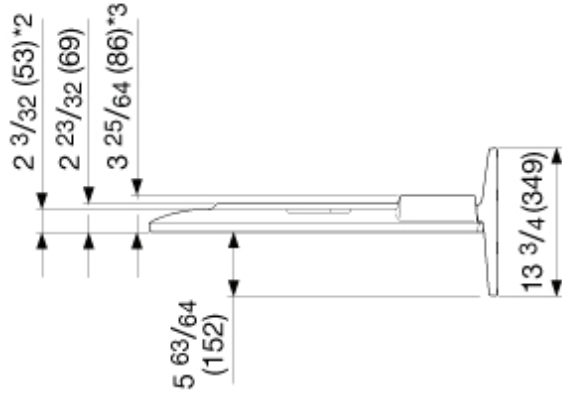

# Dimensional Drawings

LC-70LE660U/LC-70LE661U/LC-70C6600U

Unit: inch (mm)  
Unité: pouce (mm)  
Unidad: pulgada (mm)

\*1 Active area/Área activa/Zone active  
\*2 Thinnest part/Parte más delgada/Partie la plus mince  
\*3 Including projecting parts/Incluyendo partes salientes/Parties saillantes includes

# Dimensional Drawings

LC-60LE660U/LC-60LE661U/LC-60C6600U

Unit: inch (mm)  
 Unité: pouce (mm)  
 Unidad: pulgada (mm)

**AN-52AG4**

\*1 Active area/Área activa/Zona active  
 \*2 Thinnest part/Parte más delgada/Partie la plus mince  
 \*3 Including projecting parts/Incluyendo partes salientes/Parties saillantes includes