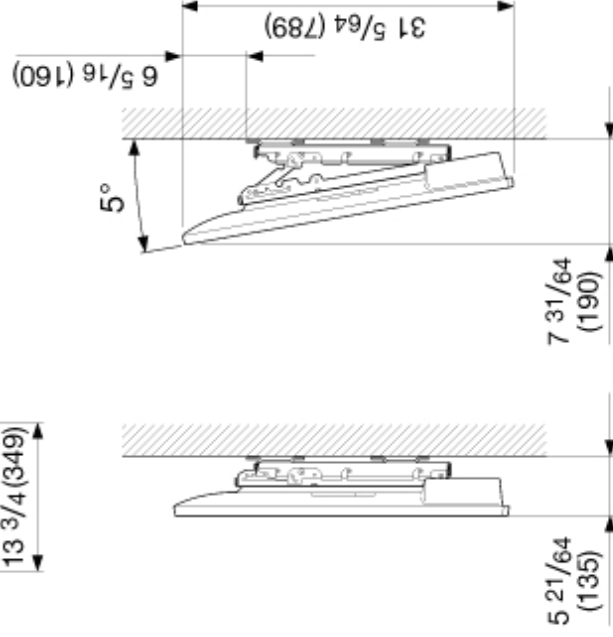

# Dimensional Drawings

LC-70LE660U/LC-70LE661U/LC-70C6600U

Unit: inch (mm)  
Unité: pouce (mm)  
Unidad: pulgada (mm)

\*1 Active area/Área activa/Zone active  
\*2 Thinnest part/Parte más delgada/Partie la plus mince  
\*3 Including projecting parts/Incluyendo partes salientes/Parties saillantes includes

# Dimensional Drawings

LC-60LE660U/LC-60LE661U/LC-60C6600U

Unit: inch (mm)  
 Unité: pouce (mm)  
 Unidad: pulgada (mm)

**AN-52AG4**

\*1 Active area/Área activa/Zona active  
 \*2 Thinnest part/Parte más delgada/Partie la plus mince  
 \*3 Including projecting parts/Incluyendo partes salientes/Parties saillantes includes