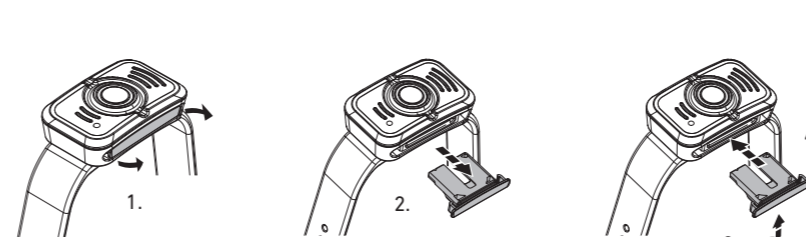

Backup Mode

Lamp Head Rotation

Magnetic Charging System

Extension Cable (H19R Signature)

Helmet Fixing Clips (H19R Signature)

GoPro Mount (H19R Signature)

Tripod Mount (H19R Signature)

Helmet Connecting System (H19R Signature)

Universal Mounting Bracket (H19R Signature)

Recycling

Remote Control (H19R Signature)

Further Information

Battery Indicator (Remote Control)

Battery Replacement (Remote Control)

Ledlenser GmbH & Co. KG
Kronenstr. 5-7 • 42699 Solingen • Germany
Phone +49 212/5948-0 Fax +49 212/5948-200
info@ledlenser.com