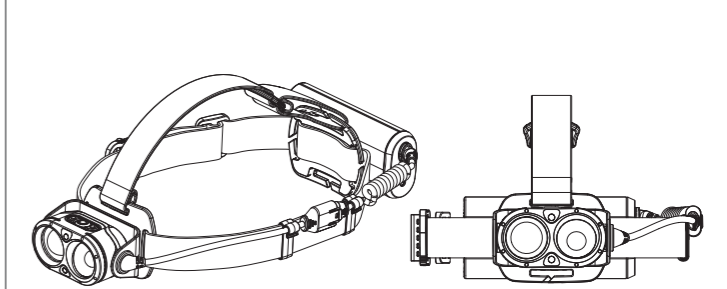

H19R Core

H19R Signature

Operation

Battery Replacement

Transportation Lock

Red Mode

App Mode

Battery Indicator

Backup Mode

Lamp Head Rotation

Magnetic Charging System

Extension Cable (H19R Signature)

Helmet Fixing Clips (H19R Signature)

GoPro Mount (H19R Signature)

Tripod Mount (H19R Signature)

Helmet Connecting System (H19R Signature)