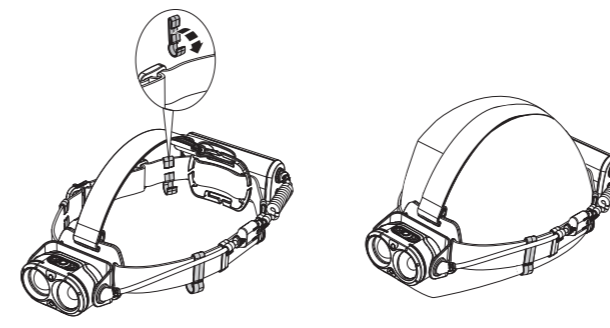

H19R Core

H19R Signature

Operation

Battery Replacement

Transportation Lock

Red Mode

App Mode

Battery Indicator

Backup Mode

Lamp Head Rotation

Magnetic Charging System

Extension Cable (H19R Signature)

Helmet Fixing Clips (H19R Signature)

GoPro Mount (H19R Signature)

Tripod Mount (H19R Signature)

Helmet Connecting System (H19R Signature)