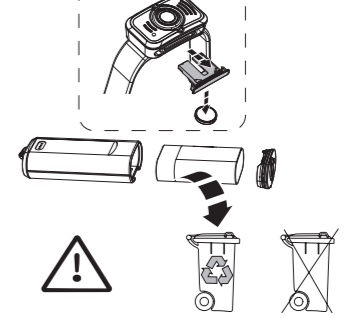

Battery Indicator

Backup Mode

Lamp Head Rotation

Magnetic Charging System

Extension Cable (H19R Signature)

Helmet Fixing Clips (H19R Signature)

GoPro Mount (H19R Signature)

Tripod Mount (H19R Signature)

Helmet Connecting System (H19R Signature)

Universal Mounting Bracket (H19R Signature)

Recycling

Remote Control (H19R Signature)

Further Information

Battery Indicator (Remote Control)

Battery Replacement (Remote Control)

Ledlenser GmbH & Co. KG
Kronenstr. 5-7 • 42699 Solingen • Germany
Phone +49 212/5948-0 Fax +49 212/5948-200
info@ledlenser.com