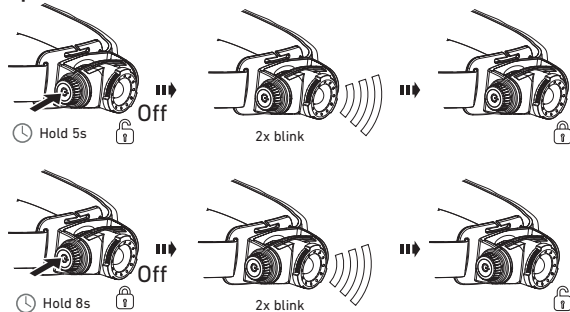

H5 Core

H5R Core

H5R Work

Battery Replacement (H5 Core)

Operation

Transportation Lock

Magnetic Charging System (H5R)

Boost

**Battery Indicator (H5R)**

**Backup Mode**

**Lamp Head Rotation**

**Further Information**

**Advanced Focus System**

**Helmet Fixing Clips (H5R Work)**

**Protective Covers (H5R Work)**

**Transparent Silicone Helmet Band (H5R Work)**