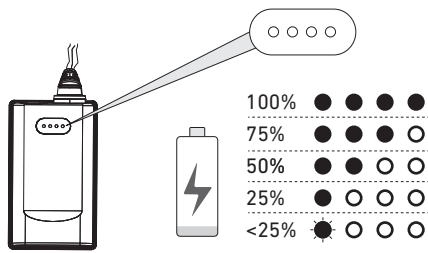

H5 Core

H5R Core

H5R Work

Battery Replacement (H5 Core)

Operation

Transportation Lock

Magnetic Charging System (H5R)

Boost

**Battery Indicator (H5R)**

**Backup Mode**

**Lamp Head Rotation**

**Further Information**

**Advanced Focus System**

**Helmet Fixing Clips (H5R Work)**

**Protective Covers (H5R Work)**

**Transparent Silicone Helmet Band (H5R Work)**