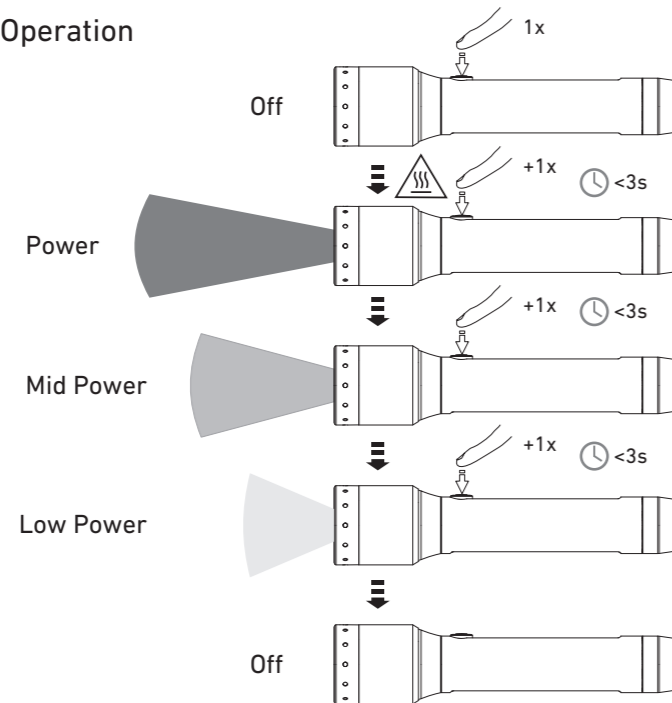

P5R Core

P5R Work

Boost

Magnetic Charging System

P5R Core Default Operation

P5R Work Default Operation

Backup Mode

Battery Replacement

Transportation Lock

Advanced Focus System

Lanyard

Pouch

Intelligent Clip (P5R Work)

Customizing Functions

Customizing Light Modes

Further Information