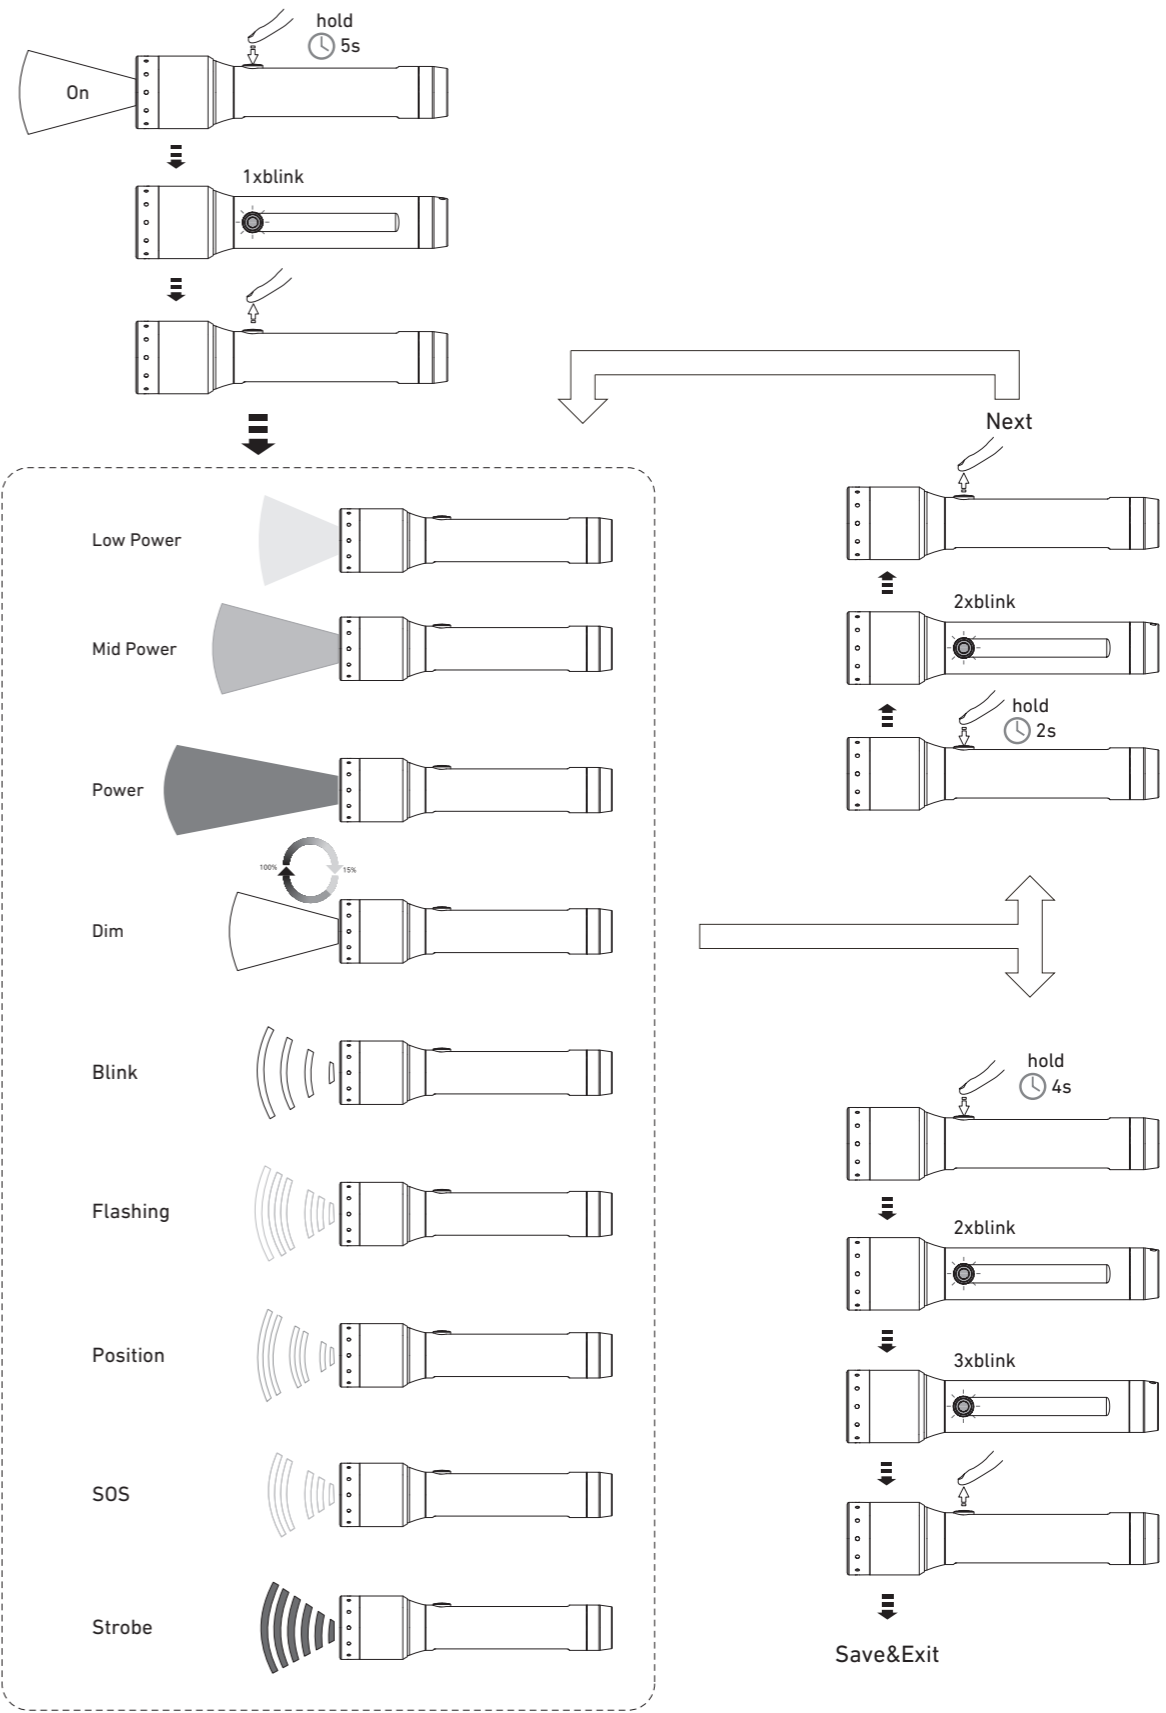

P5R Core

P5R Work

Boost

Magnetic Charging System

P5R Core Default Operation

P5R Work Default Operation

Backup Mode

Battery Replacement

Transportation Lock

Advanced Focus System

Lanyard

Pouch

Intelligent Clip (P5R Work)

Customizing Functions

Customizing Light Modes

Further Information