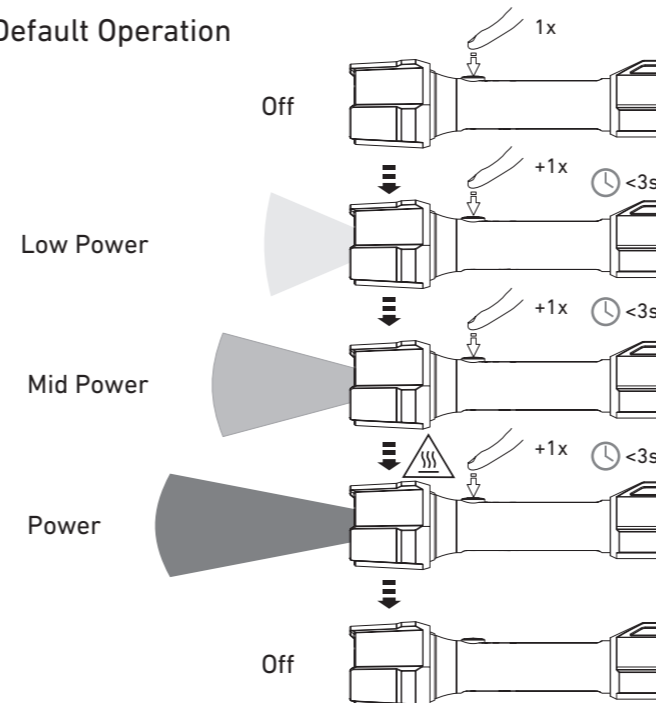

P5R Core

P5R Work

Boost

Magnetic Charging System

P5R Core Default Operation

P5R Work Default Operation

Backup Mode

Battery Replacement

Transportation Lock

Advanced Focus System

Lanyard

Pouch

Intelligent Clip (P5R Work)

Customizing Functions

Customizing Light Modes

Further Information