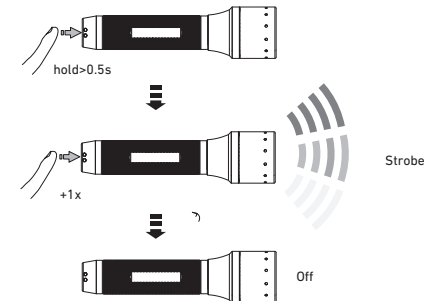

P6R Core QC

Red/Green/Blue/White

Red/Green/Blue/White

Ledlenser GmbH & Co. KG
 Kronenstr. 5-7 • 42699 Solingen • Germany
 Phone +49 212/5948-0 Fax +49 212/5948-200
 info@ledlenser.com

ledlenser.com

P6R core QC_V0.1
 1 J12A****
 2020.06.14