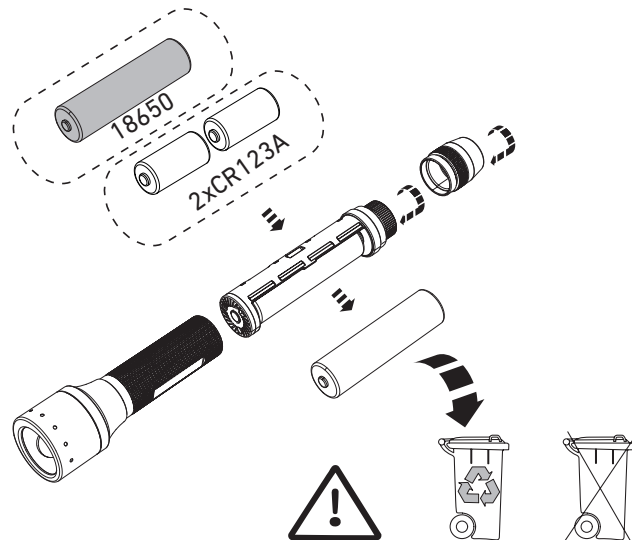

P6R Core QC

Red/Green/Blue/White

Red/Green/Blue/White

Ledlenser GmbH & Co. KG
 Kronenstr. 5-7 • 42699 Solingen • Germany
 Phone +49 212/5948-0 Fax +49 212/5948-200
 info@ledlenser.com

ledlenser.com

P6R core QC_V0.1
 1 J12A****
 2020.06.14