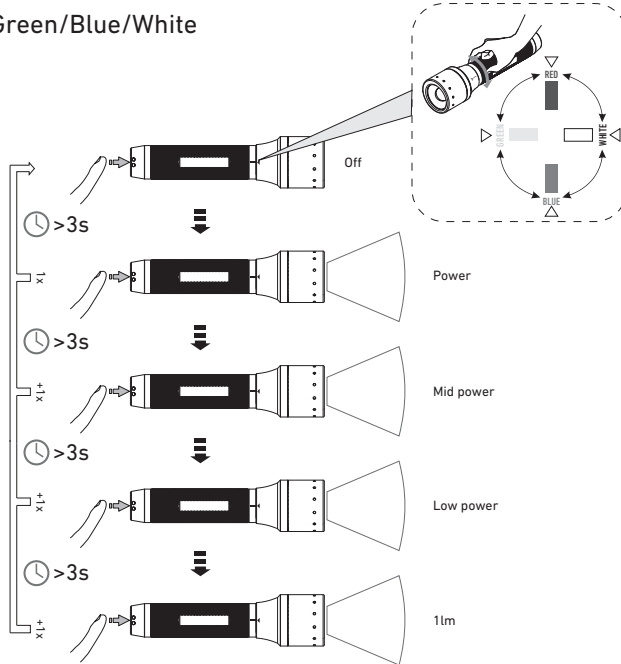

P6R Core QC

Red/Green/Blue/White

Red/Green/Blue/White

Ledlenser GmbH & Co. KG
 Kronenstr. 5-7 • 42699 Solingen • Germany
 Phone +49 212/5948-0 Fax +49 212/5948-200
 info@ledlenser.com

ledlenser.com

P6R core QC_V0.1
 1 J12A****
 2020.06.14