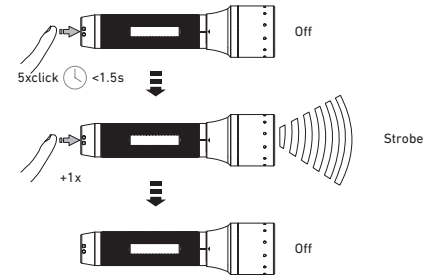

P6R Core QC

Red/Green/Blue/White

Red/Green/Blue/White

Ledlenser GmbH & Co. KG
 Kronenstr. 5-7 • 42699 Solingen • Germany
 Phone +49 212/5948-0 Fax +49 212/5948-200
 info@ledlenser.com

ledlenser.com

P6R core QC_V0.1
 1 J12A****
 2020.06.14