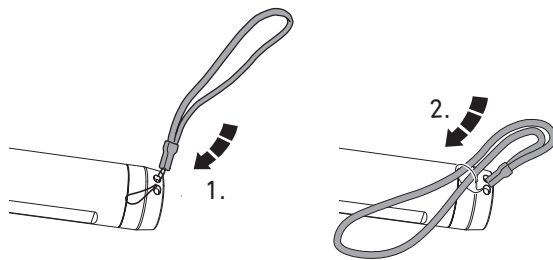

P6R Core QC

Red/Green/Blue/White

Red/Green/Blue/White

Ledlenser GmbH & Co. KG
 Kronenstr. 5-7 • 42699 Solingen • Germany
 Phone +49 212/5948-0 Fax +49 212/5948-200
 info@ledlenser.com

ledlenser.com

P6R core QC_V0.1
 1 J12A****
 2020.06.14