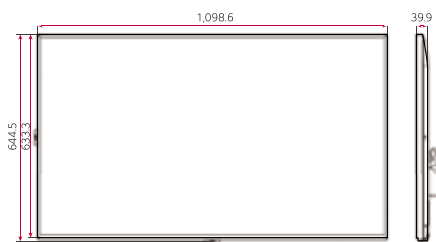

Wireless Access Point

The UH5F-H series operates as a virtual router which can be an wireless access point for mobile devices.

DIMENSION

(unit: mm)

CONNECTIVITY

* Dimensions & Jack Panels may differ from the above image, so please contact LG sales team to verify before ordering.

DIMENSION

(unit: mm)

65

55

49

43

CONNECTIVITY

65 55 49 43

- 1 LAN
- 5 DP OUT
- 9 USB IN
- 12 RS-232C IN
- 2 HDMI IN1
- 6 HDMI IN3
- 10 AUDIO IN
- 13 RS-232C OUT
- 3 HDMI IN2
- 7 DVI-D IN
- 11 AUDIO OUT
- 4 DP IN
- 8 IR & LIGHT SENSOR

* Dimensions & Jack Panels may differ from the above image, so please contact LG sales team to verify before ordering.