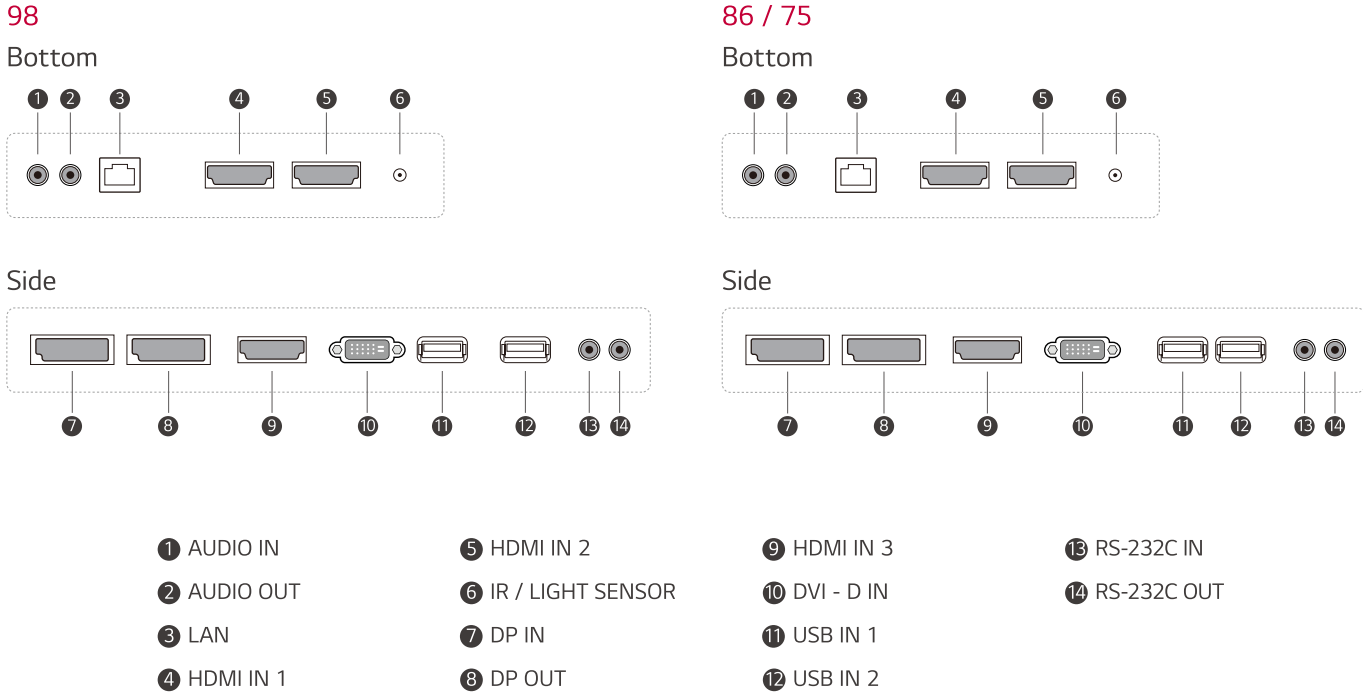

PBP (Picture-By-Picture) features multiple screens in a single display with up to 4 input sources while PIP (Picture-In-Picture) supports playing both a main screen and a subscreen at the same time with various layouts. This gives great flexibility to allocate space for each content source.

Wireless Access Point

The UH5F-H series operates as a virtual router which can be an wireless access point for mobile devices.

DIMENSION

(unit: mm)

CONNECTIVITY

* Dimensions & Jack Panels may differ from the above image, so please contact LG sales team to verify before ordering.

DIMENSION

(unit: mm)

65

55

49

43

CONNECTIVITY

65 55 49 43

- 1 LAN
- 5 DP OUT
- 9 USB IN
- 12 RS-232C IN
- 2 HDMI IN1
- 6 HDMI IN3
- 10 AUDIO IN
- 13 RS-232C OUT
- 3 HDMI IN2
- 7 DVI-D IN
- 11 AUDIO OUT
- 4 DP IN
- 8 IR & LIGHT SENSOR

* Dimensions & Jack Panels may differ from the above image, so please contact LG sales team to verify before ordering.