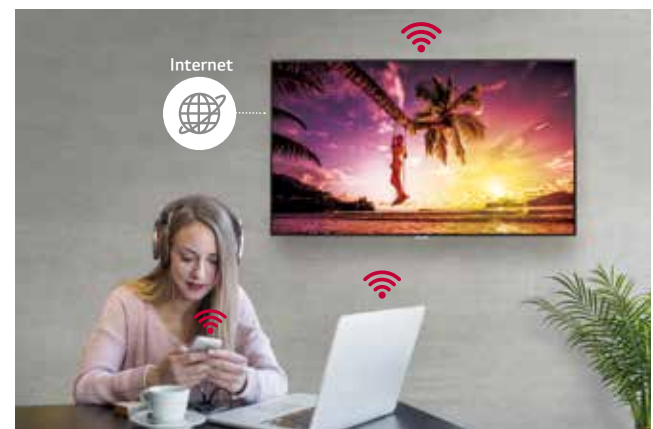

Wireless Access Point

The UH5F-H series operates as a virtual router which can be an wireless access point for mobile devices.