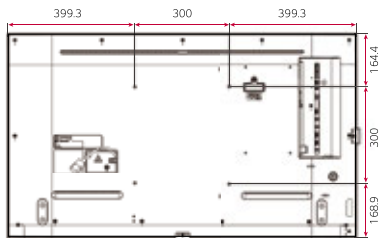

Wireless Access Point

The UH5F-H series operates as a virtual router which can be an wireless access point for mobile devices.

DIMENSION

(unit: mm)

CONNECTIVITY

* Dimensions & Jack Panels may differ from the above image, so please contact LG sales team to verify before ordering.

DIMENSION

(unit: mm)

65

55

49

43

CONNECTIVITY

65 55 49 43

- 1 LAN
- 5 DP OUT
- 9 USB IN
- 12 RS-232C IN
- 2 HDMI IN1
- 6 HDMI IN3
- 10 AUDIO IN
- 13 RS-232C OUT
- 3 HDMI IN2
- 7 DVI-D IN
- 11 AUDIO OUT
- 4 DP IN
- 8 IR & LIGHT SENSOR

* Dimensions & Jack Panels may differ from the above image, so please contact LG sales team to verify before ordering.