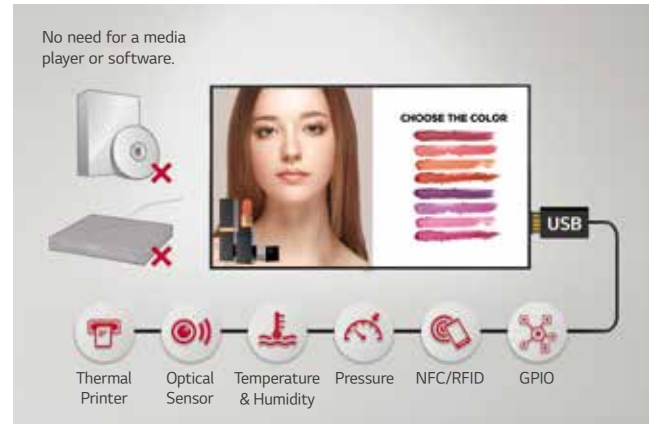

webOS SMART SIGNAGE PLATFORM

High-Performance with webOS

Built-in Quad Core SoC can execute several tasks at once while providing smooth content playback without the need for a media player. Also, LG webOS smart signage platform enhances user convenience with intuitive GUI and simple app development tools.

Various Sensor Applications

LG webOS smart signage platform easily supports connections with external sensors such as GPIO, NFC/RFID, temperature sensors, etc. via USB plug-in. The overall cost for maintenance is reduced as there's no need to purchase additional software or media players for creating value-added solutions.