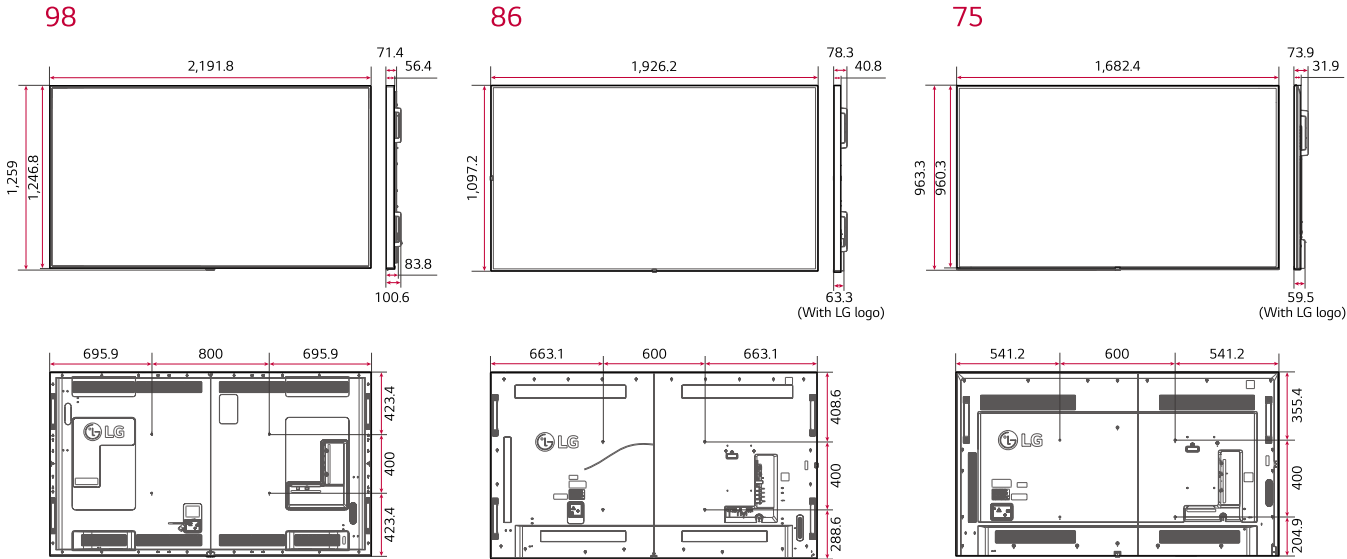

PBP (Picture-By-Picture) features multiple screens in a single display with up to 4 input sources while PIP (Picture-In-Picture) supports playing both a main screen and a subscreen at the same time with various layouts. This gives great flexibility to allocate space for each content source.

Wireless Access Point

The UH5F-H series operates as a virtual router which can be an wireless access point for mobile devices.

DIMENSION

(unit: mm)

CONNECTIVITY

* Dimensions & Jack Panels may differ from the above image, so please contact LG sales team to verify before ordering.

DIMENSION

(unit: mm)

65

55

49

43

CONNECTIVITY

65 55 49 43