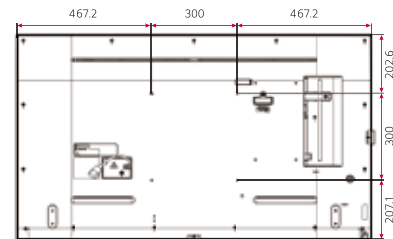

Wireless Access Point

The UH5F-H series operates as a virtual router which can be an wireless access point for mobile devices.

DIMENSION

(unit: mm)

CONNECTIVITY

* Dimensions & Jack Panels may differ from the above image, so please contact LG sales team to verify before ordering.

DIMENSION

(unit: mm)

65

55

49

43

CONNECTIVITY

65 55 49 43

- 1 LAN
- 5 DP OUT
- 9 USB IN
- 12 RS-232C IN
- 2 HDMI IN1
- 6 HDMI IN3
- 10 AUDIO IN
- 13 RS-232C OUT
- 3 HDMI IN2
- 7 DVI-D IN
- 11 AUDIO OUT
- 4 DP IN
- 8 IR & LIGHT SENSOR

* Dimensions & Jack Panels may differ from the above image, so please contact LG sales team to verify before ordering.