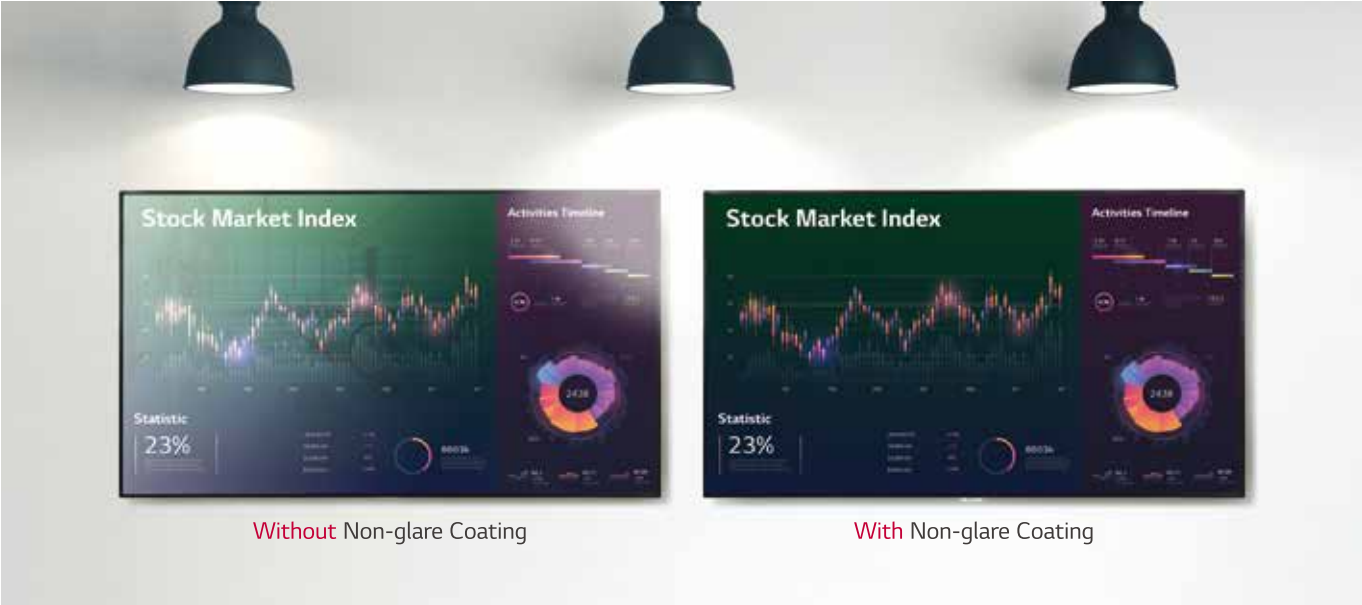

* All images are for illustrative purposes only.

UHD Signage 98/86/75/65/55/49/43 UH5F-H

LG UHD Large Screen Signage

Large Screen Size

Product Reliability with Conformal Coating

Superb Picture Quality

webOS Smart Platform

Meeting Room Solution

Easy Management

SUPERB PICTURE QUALITY

Clear View with Non-glare Coating

Viewers can be annoyed by unnecessary reflections when watching a screen under brightly lit conditions. The UH5F-H series has resolved such inconveniences by increasing the level of haze, which enhances visibility and text readability.

ULTRA HD Resolution

With the resolution that is 4 times higher than FHD, it makes the color and details of the contents more vivid and realistic. In addition, the wide viewing angle applied with an IPS panel, provides clear contents with no distortion.