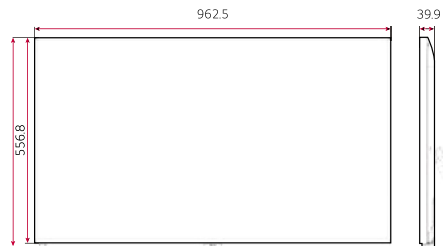

Wireless Access Point

The UH5F-H series operates as a virtual router which can be an wireless access point for mobile devices.

DIMENSION

(unit: mm)

CONNECTIVITY

* Dimensions & Jack Panels may differ from the above image, so please contact LG sales team to verify before ordering.

DIMENSION

(unit: mm)

65

55

49

43

CONNECTIVITY

65 55 49 43

- 1 LAN
- 5 DP OUT
- 9 USB IN
- 12 RS-232C IN
- 2 HDMI IN1
- 6 HDMI IN3
- 10 AUDIO IN
- 13 RS-232C OUT
- 3 HDMI IN2
- 7 DVI-D IN
- 11 AUDIO OUT
- 4 DP IN
- 8 IR & LIGHT SENSOR

* Dimensions & Jack Panels may differ from the above image, so please contact LG sales team to verify before ordering.