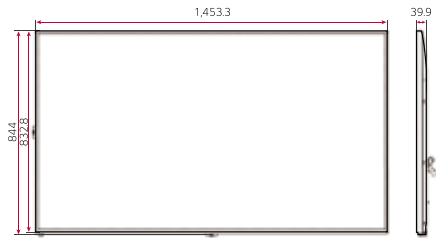

Wireless Access Point

The UH5F-H series operates as a virtual router which can be an wireless access point for mobile devices.

DIMENSION

(unit: mm)

CONNECTIVITY

* Dimensions & Jack Panels may differ from the above image, so please contact LG sales team to verify before ordering.

DIMENSION

(unit: mm)

65

55

49

43

CONNECTIVITY

65 55 49 43