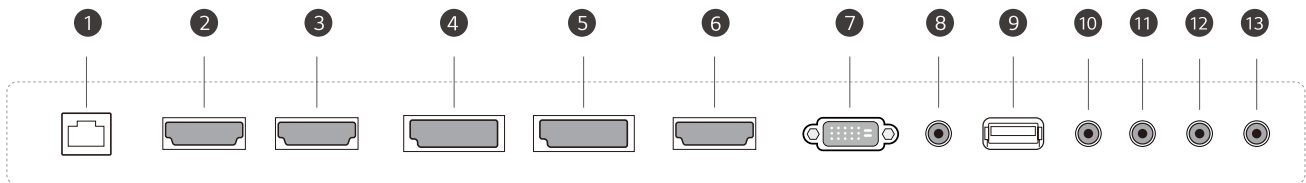

Wireless Access Point

The UH5F-H series operates as a virtual router which can be an wireless access point for mobile devices.

DIMENSION

(unit: mm)

CONNECTIVITY

* Dimensions & Jack Panels may differ from the above image, so please contact LG sales team to verify before ordering.

DIMENSION

(unit: mm)

65

55

49

43

CONNECTIVITY

65 55 49 43

- 1 LAN
- 5 DP OUT
- 9 USB IN
- 12 RS-232C IN
- 2 HDMI IN1
- 6 HDMI IN3
- 10 AUDIO IN
- 13 RS-232C OUT
- 3 HDMI IN2
- 7 DVI-D IN
- 11 AUDIO OUT
- 4 DP IN
- 8 IR & LIGHT SENSOR

* Dimensions & Jack Panels may differ from the above image, so please contact LG sales team to verify before ordering.