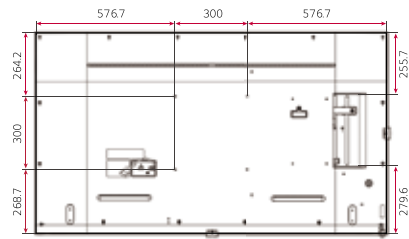

Wireless Access Point

The UH5F-H series operates as a virtual router which can be an wireless access point for mobile devices.

DIMENSION

(unit: mm)

CONNECTIVITY

* Dimensions & Jack Panels may differ from the above image, so please contact LG sales team to verify before ordering.

DIMENSION

(unit: mm)

65

55

49

43

CONNECTIVITY

65 55 49 43

- 1 LAN
- 5 DP OUT
- 9 USB IN
- 12 RS-232C IN
- 2 HDMI IN1
- 6 HDMI IN3
- 10 AUDIO IN
- 13 RS-232C OUT
- 3 HDMI IN2
- 7 DVI-D IN
- 11 AUDIO OUT
- 4 DP IN
- 8 IR & LIGHT SENSOR

* Dimensions & Jack Panels may differ from the above image, so please contact LG sales team to verify before ordering.