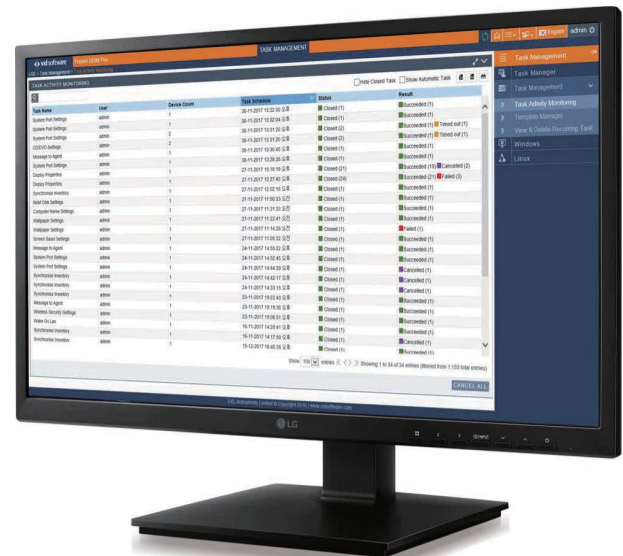

# LG Cloud Device Thin Client

## 24" All-in-One Thin Client

24CK550W / 24CK550N

- 23.8" Full HD (1920 x 1080)
- IPS Display
- Windows 10 IoT Enterprise
- VMware, Citrix, MS RDP Ready
- Fanless Design

#### • Dual Display Support

LG cloud device supports up to 4K resolution for connected displays.

#### • IPS Display

LG cloud device delivers clear images and vivid colors from any viewing angle.