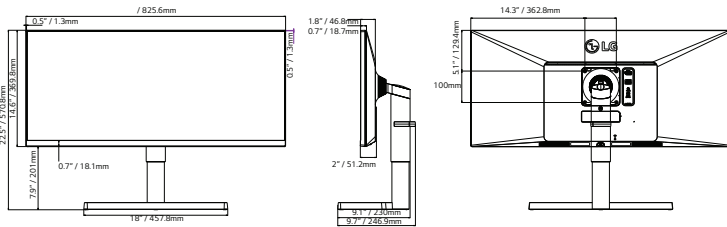

RADEON FreeSync™

Smart Energy Saving

34BL650-B

34" class 21:9 UltraWide™ WFHD Monitor

▶ 34BL650-B

34" class (34" diag)

34BL650-B

DISPLAY	MODEL	34BL650-B
	Size (Inch)	34"
	Resolution	2560 x 1080
	Panel Type	IPS
	Aspect Ratio	21:9
	Pixel Pitch	0.312 x 0.310 mm
	Brightness (Min.)	240 nits
	Brightness (Typ.)	300 nits
	Color Gamut (Typ.)	sRGB 99% (CIE1931)
	Color Depth (Number of Colors)	16.7M
	Contrast Ratio (Min)	700:1
	Contrast Ratio (Typ.)	1000:1
	Response Time	5ms (GtG at Faster)
	Viewing Angle (CR ≥ 10)	178° (R/L), 178° (U/D)
	Surface Treatment	Anti-Glare, 3H
ELECTRICAL	Type	Adapter
	AC Input	100-240 Vac, 50/60Hz
	DC Output	40W (19V 2.1A)
	Power Consumption (Typ.)	39 W
	Power Consumption (Max)	42W
	Power Consumption (Energy Star)	28 W
	Power Consumption (Sleep Mode)	Less than 0.5 W
	Power Consumption (DC Off)	Less than 0.3W