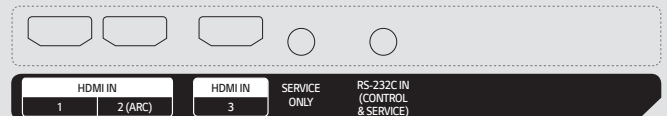

* Jack Panels may differ from the above image, so please contact LG sales team to verify before ordering.