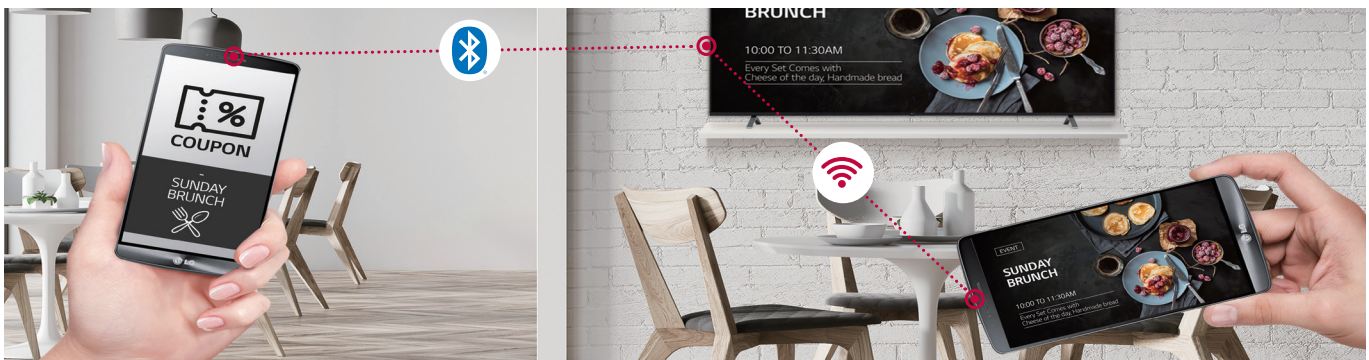

REAL-TIME PROMOTION

With Beacon and Bluetooth® Low Energy (BLE), shop managers can provide coupons and information in real-time.

CONTENT SHARING

Content Mirroring among devices is available on a same Wi-Fi network.