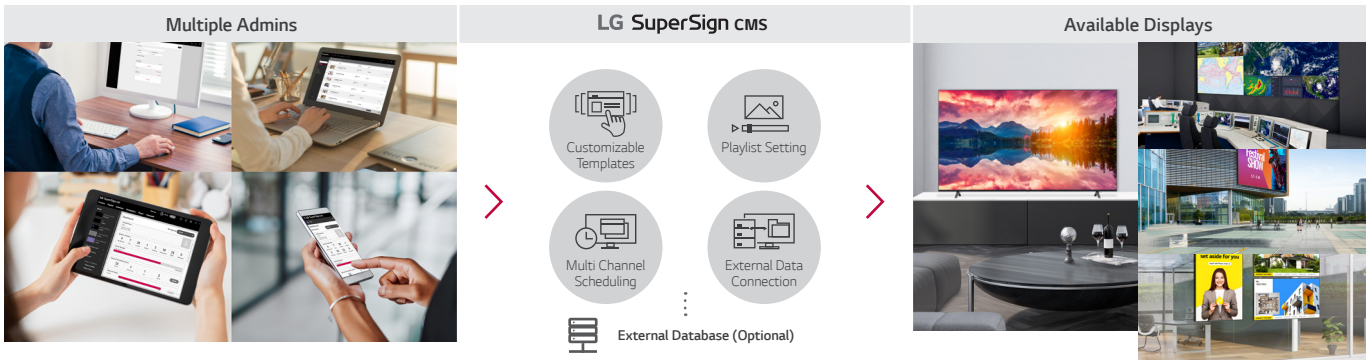

VERSATILE CONTENT MANAGEMENT WITH LG SuperSign CMS

LG SuperSign CMS* is integrated management program supporting creation and management of digital media and content deployment, optimized for LG signage. With its simple and intuitive menus and layout options, it enhances content creation, editing, scheduling and distribution. In addition, it supports multiple displays and accounts, is able to be linked to external databases, and allows server access from mobile devices.

* LG SuperSign CMS is sold separately.