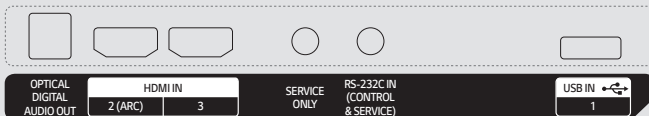

* The availability of the 'LG ConnectedCare' service differs by region is sold separately. Contact the LG sales representative in your region for more details.

CONNECTIVITY

86"

Rear

Side

75" / 65" / 55" / 50" / 43"