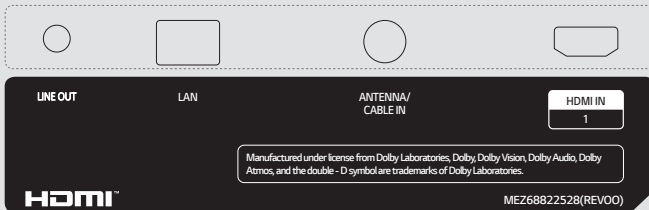

REAL-TIME LG ConnectedCare SERVICE

Maintenance is easy and fast with the optional LG ConnectedCare* service, a cloud service solution provided by LG. It remotely manages the status of displays in client workplaces for fault diagnosis and remote-control services, supporting the stable operation of clients' businesses.

* The availability of the 'LG ConnectedCare' service differs by region is sold separately. Contact the LG sales representative in your region for more details.

CONNECTIVITY

86"

Rear

Side

75" / 65" / 55" / 50" / 43"