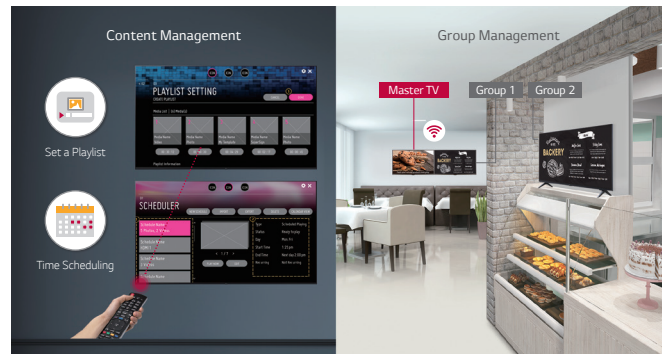

* 'LG Conventional' refers to LG UT640S series.

WIRELESS ACCESS POINT

The UR640S9UD series operates as a virtual router which can be an wireless access point for mobile devices.

EMBEDDED CONTENT & GROUP MANAGEMENT

The embedded Content and Group Management System allows you to edit and play content, schedule playlists and groups, and control signage via remote control, mouse and mobile phone without the use of separate PC or software.

LG's SIMPLE ADVERTISEMENT HELPER, PROMOTA

Using LG's Promota* mobile application, you can easily create your own display contents. With Promota, you can add text and images to create an online profile for your business as well as deliver information such as event news, seasonal menus, promotions, and even more to your customers while leveraging easy-to-use templates relevant to your industry.

* LG Promota can be downloaded from the App Store and Google Play store.

VERSATILE CONTENT MANAGEMENT WITH LG SuperSign CMS

LG SuperSign CMS* is integrated management program supporting creation and management of digital media and content deployment, optimized for LG signage. With its simple and intuitive menus and layout options, it enhances content creation, editing, scheduling and distribution. In addition, it supports multiple displays and accounts, is able to be linked to external databases, and allows server access from mobile devices.