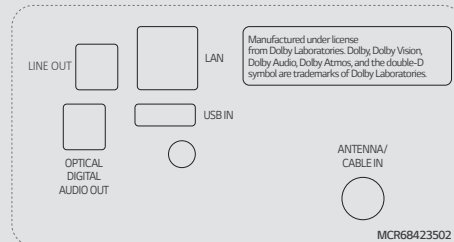

75" / 65" / 55" / 50" / 43"

Rear

Side