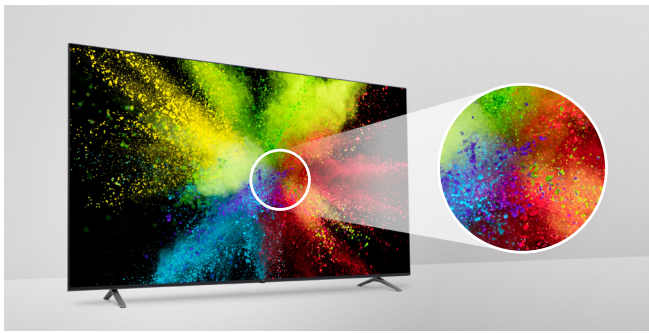

SUPERB PICTURE WITH ULTRA HD RESOLUTION

With the resolution that is 4 times higher than Full HD, this model makes the color and details of the contents more vivid and realistic. In addition, the LG IPS panel provides a clear view of the picture contents even at extremely wide viewing angles.