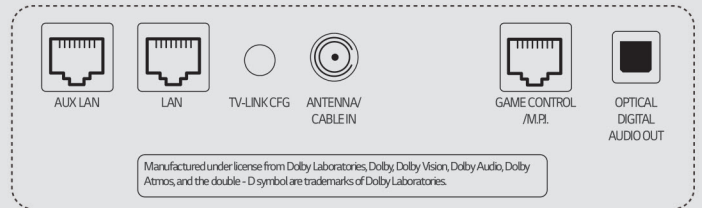

CONNECTIVITY -

86" / 75" / 65" / 55" / 50" / 43"

86"

Rear

75"

Rear

86"

Side