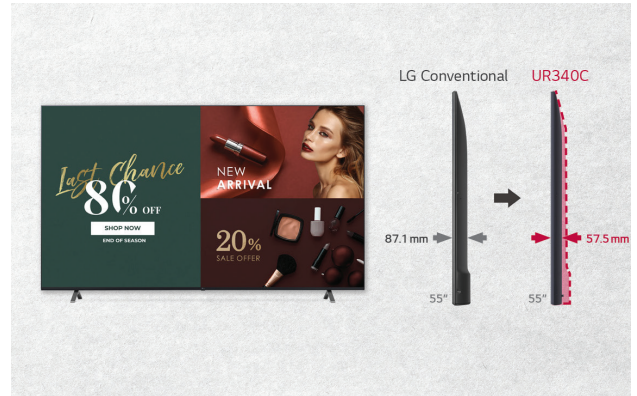

* All images in this datasheet are for illustrative purposes only.

TV Signage UR340C9 Series

LG UHD Signage for Live TV & Promotional Messaging

4K Ultra HD Resolution

Slim Design

Non Wi-Fi
Non Bluetooth

Easy Management

UR340C9 Series

Sizes	86" / 75" / 65" / 55" / 50" / 43"
Screen Resolution	3,840 x 2,160 (UHD)
Operation Time	16 Hours / 7 Days
Brightness	330 nits (86"/75")
	400 nits (65"/55"/50")
	300 nits (43")
Built-in Speakers	10 W + 10 W

Ultra HD Resolution Delivers Superb Picture Quality

Ultra HD resolution is four times FHD for content that is vivid and highly detailed. In addition, the UR340C series supports HDR10 to deliver more intense color reproduction and deeper black levels that can improve image contrast.