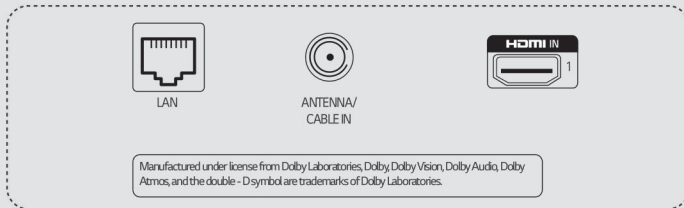

CONNECTIVITY -

86" / 75" / 65" / 55" / 50" / 43"

86"

Rear