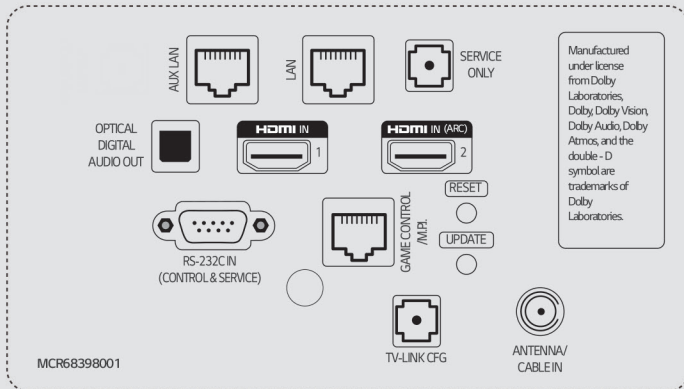

65" / 55" / 50" / 43"

Rear