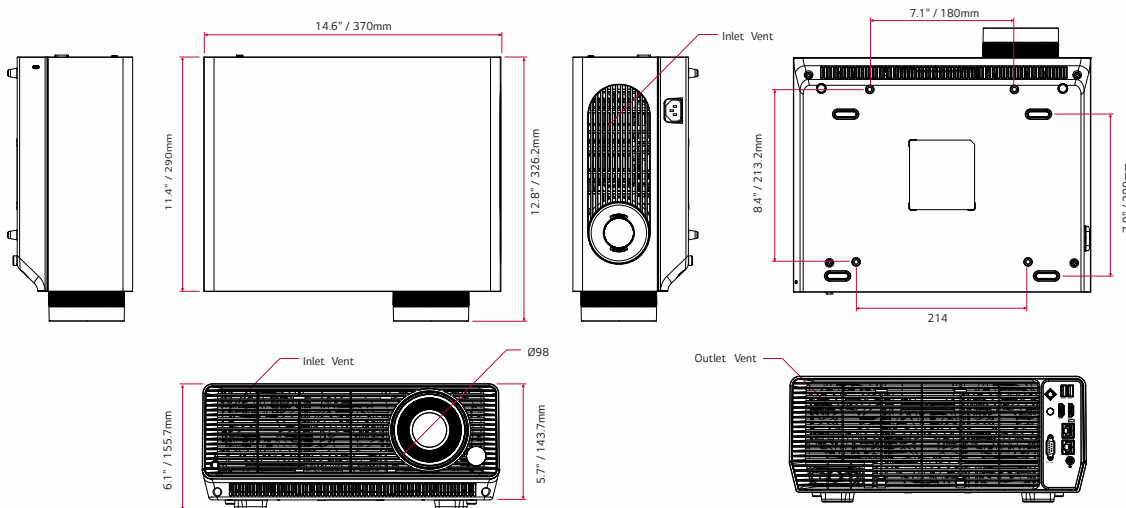

KEY FEATURES

ProBeam BU53PST Laser Projector

PROJECTION SYSTEM	Native Resolution	4K UHD (3840 x 2160)*	INPUTS / OUTPUTS	HDMI 2.0	Yes (x2)	
	Brightness	Up to 5000 ANSI lumens**		USB Type A	USB 2.0 (x2)	
	Lamp Type	Laser (LD + P/W)		RS-232C	Yes	
	Lamp Life	Up to 20,000 hrs		HDBaseT	Yes	
	Display Type	DLP		RJ45	Yes	
	Contrast Ratio	3,000,000:1		IP Control	Yes (Crestron, Control 4, and Savant)	
	Throw Ratio	0.94 to 1.14		Speaker out	Yes (3.5mm)	
	Zoom	1.2x		Bluetooth (with speaker)	Yes	
	Projection Image	100" diag. - 6.6 ft to 8.1 ft lens to wall		CONNECTIVITY / WIRELESS	Screen Share	Yes (with Miracast supporting device)
	Screen Size	40" ~ 300"		Wireless Contents Share	Yes (with DLNA supporting device)	
	Lens Shift	Horiz ± 20% Vert ± 50%		POWER	Power Supply (Voltage/Hz)	100V to 240V, 50-60 Hz (Built-in PSU)
	Aspect Ratio	16:9/Original/4:3/Vertical Zoom All-Direction Zoom		Power Consumption	380 W	
	HDR	HDR10		Standby Mode	< 0.5W	
	HDCP	HDCP2.2		ACCESSORIES / MANUAL	Remote Control	1 Standard (Batteries included)
TruMotion	Yes	User Manual	Yes			
Digital Keystone Correction	Advanced Edge Adjustment (12 Point Warping)	Warranty Card	Yes			
Noise (Economic / Normal / High brightness)	26 / 27 / 29 dB(A)	Power Cord	Yes			
PC FREE	Web Browser	Yes	DIMENSIONS / WEIGHT	Product Dimensions (W x H x D)	14.6 x 6.1 x 11.4 in 370 x 155.7 x 290 mm	
	USB Content	Movie, Music, Photo		Product Dimensions (excluding lens & legs)	14.6 x 5.7 x 11.4 in 370 x 143.7 x 290 mm	
	HID	Yes (Keyboard/Mouse/GamePad Connection Thru USB)		Weight	21.4 lbs / 9.7 kg	
Built-in Speakers	10W (5W + 5W)	Shipping Dimensions		22.8 x 10.7 x 17.4 in 580 x 273 x 441 mm		
AUDIO	Bluetooth AV Sync Adjustment	Yes	Shipping Weight	25.4 lbs / 11.5 kg		
	HDMI Audio Return Channel (ARC)	Yes	OTHER	Limited Warranty	3 Years (15,000 hrs)	
	LG Sound Sync (with Sound Bar)	Yes	UPC	1 95174 03652 5		
			TAA Compliant	Yes		

Dimensions

Connectivity