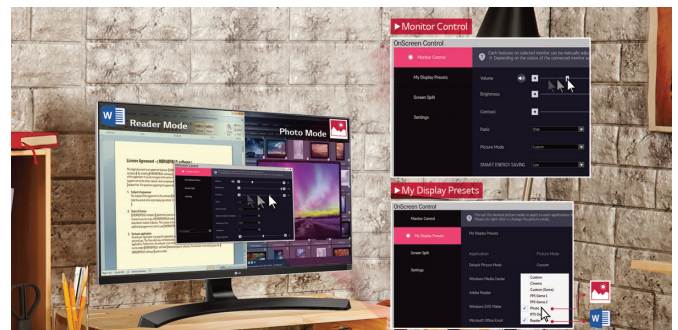

CUSTOMIZED WORKSPACES FOR MULTITASKING

Screen Split\* divides the display into multiple sections for different tasks by resizing the windows on the screen. Its advanced options have expanded to include 4 types of Picture-in-Picture(PIP) Mode among 14 options. With PIP Mode you can work on the main screen while watching a video in a smaller window floating on the screen.

\*Screen Split software runs on Windows Vista/7/8 and Mac OS

ON-SCREEN CONTROL

OnScreen Control allows you to modify your screen configuration by a few clicks without forcing physical buttons built in monitor. My Display Presets offers customized picture mode for specific software. It has automatically applied to picture mode you already preset. You don't need to select the picture mode each time.