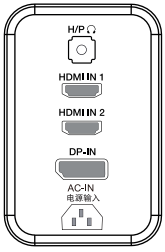

# Ultra HD 4K Monitor

## 27MU58-B

27" class (27" Diag)

27MU58-B

Jack Panel

PANEL	Model	27MU58-B
	Size (Inch)	27
	Panel Type	IPS
	Color Gamut (CIE1931)	NTSC 72%
	Color Depth (Number of Colors)	10bit (8bit + A-FRC)
	Pixel Pitch (mm)	0.1554mm x 0.1554mm
	Aspect Ratio	16:9
	Resolution	3840x2160
	Brightness (Typ.)	250nits
	Contrast Ratio (Original) (DFC)	1000:1
	(GTG)	Mega, On/Off
		5ms
	Viewing Angle (CR≥10)	178/178
	Surface Treatment (Glare/non Glare)	Anti-Glare 3H
JACK INPUT / OUTPUT	HDMI	Yes x2 (ver 2.0)
	DisplayPort	Yes (x1, ver 1.2)
	[ Jack Location ]	Rear
	Headphone Out	Yes
	[ Jack Location ]	Rear
POWER	Type	Built-in Power (40W)
	Input	100-240Vac, 50/60Hz
	Normal On (EPA Typ.)	29.5W
	Normal On (Factory out Condition Typ.)	37W
	Power Save/Sleep Mode (Max)	0.5W
	DC Off (Max)	0.3W
FREQUENCY	H-Frequency (HDMI)	30kHz - 135kHz
	V-Frequency (HDMI)	56Hz - 61Hz
	H-Frequency (DP)	30kHz - 135kHz
	V-Frequency (DP)	56Hz - 61Hz
	FreeSync V-Frequency Range (DP)	Basic : 48-60Hz / Extended : 40-60Hz Only DisplayPort
RESOLUTION	HDMI	3840x2160@60Hz
	DP	3840x2160@60Hz
	HDMI	3840x2160@60Hz (Ver 2.0)