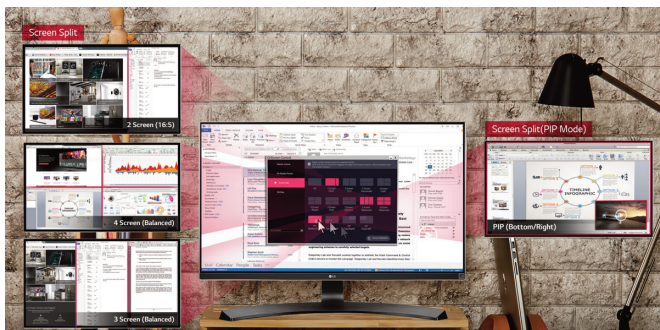

CUSTOMIZED WORKSPACES FOR MULTITASKING

Screen Split\* divides the display into multiple sections for different tasks by resizing the windows on the screen. Its advanced options have expanded to include 4 types of Picture-in-Picture(PIP) Mode among 14 options. With PIP Mode you can work on the main screen while watching a video in a smaller window floating on the screen.

\*Screen Split software runs on Windows Vista/7/8 and Mac OS

ON-SCREEN CONTROL

OnScreen Control allows you to modify your screen configuration by a few clicks without forcing physical buttons built in monitor. My Display Presets offers customized picture mode for specific software. It has automatically applied to picture mode you already preset. You don't need to select the picture mode each time.