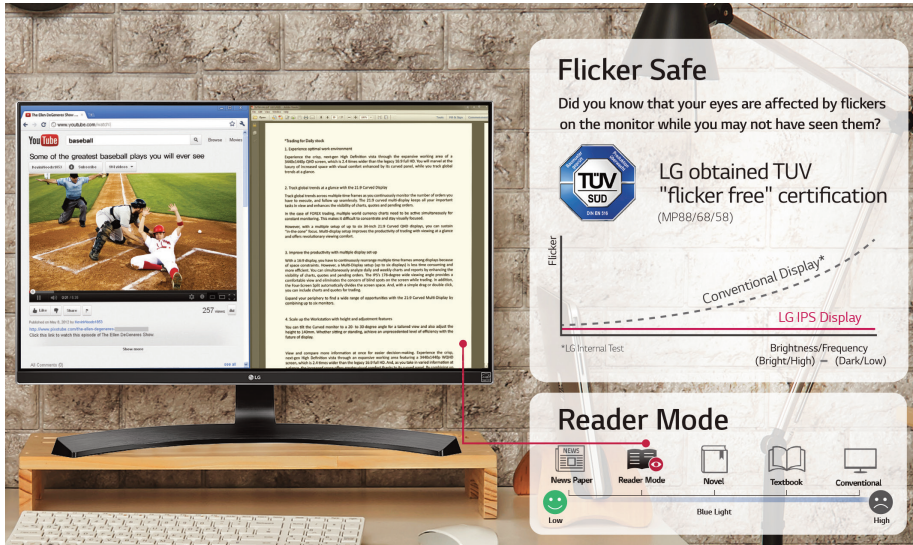

Flicker Safe AND READER MODES