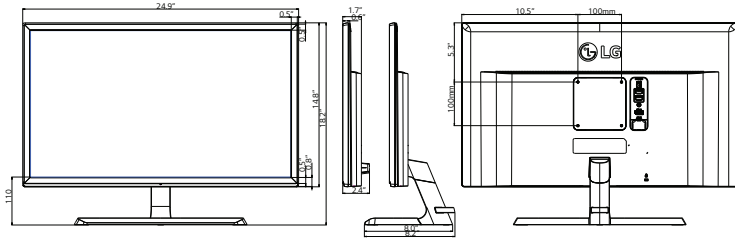

## 27MU58-B

27" class (27" Diag)

27MU58-B

Jack Panel

PANEL	Model	27MU58-B
	Size (Inch)	27
	Panel Type	IPS
	Color Gamut (CIE1931)	NTSC 72%
	Color Depth (Number of Colors)	10bit (8bit + A-FRC)
	Pixel Pitch (mm)	0.1554mm x 0.1554mm
	Aspect Ratio	16:9
	Resolution	3840x2160
	Brightness (Typ.)	250nits
	Contrast Ratio (Original) (DFC)	1000:1
	(GTG)	Mega, On/Off
		5ms
	Viewing Angle (CR≥10)	178/178
	Surface Treatment (Glare/non Glare)	Anti-Glare 3H
JACK INPUT / OUTPUT	HDMI	Yes x2 (ver 2.0)
	DisplayPort	Yes (x1, ver 1.2)
	[ Jack Location ]	Rear
	Headphone Out	Yes
	[ Jack Location ]	Rear
POWER	Type	Built-in Power (40W)
	Input	100-240Vac, 50/60Hz
	Normal On (EPA Typ.)	29.5W
	Normal On (Factory out Condition Typ.)	37W
	Power Save/Sleep Mode (Max)	0.5W
	DC Off (Max)	0.3W
FREQUENCY	H-Frequency (HDMI)	30kHz - 135kHz
	V-Frequency (HDMI)	56Hz - 61Hz
	H-Frequency (DP)	30kHz - 135kHz
	V-Frequency (DP)	56Hz - 61Hz
	FreeSync V-Frequency Range (DP)	Basic : 48-60Hz / Extended : 40-60Hz Only DisplayPort
RESOLUTION	HDMI	3840x2160@60Hz
	DP	3840x2160@60Hz
	HDMI	3840x2160@60Hz (Ver 2.0)