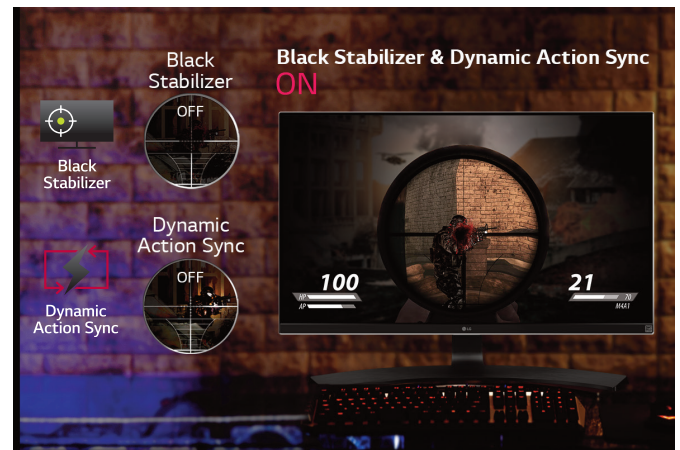

BLACK STABILIZER

The Black Stabilizer allows designers to have better visibility, even in deep-dark scenes or too-light scenes. It lets you have better strategy by enabling you to see if there is an enemy or object waiting to interrupt you in the darkest area. Plus, there is no more worry when facing a bright area, such as a flash bang attack; the Black Stabilizer effect minimizes visually-compromised areas on the screen during the flash bang.