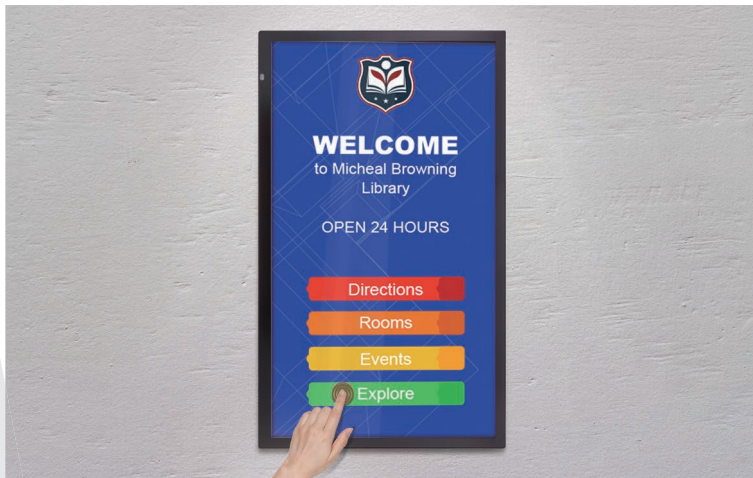

Interactive Touch Signage That Creates Engaging Experiences

55TC3CG-H

The 55TC3CG-H provides opportunities to engage your audience with a smooth writing experience, impressive viewing angles and vivid Ultra HD resolution. With the webOS 4.1 smart signage platform, this model can host a variety of custom and off-the-shelf solutions for wayfinding, health protocol instructions, interactive announcements, videos and advertising.

Financial District

 Touch to Navigate

Interactive Touch Signage That Creates Engaging Experiences

55TC3CG-H

High Touch Performance

Precise Touch Response

The screen accurately recognizes extremely small touch points and instantly shows a response. This means that SIs can compose GUI icons in a variety of sizes on the 55TC3CG-H-H and users can fully enjoy their touch experience with no lagging.

* Simulated images are for illustrative purposes only

Multi Touch with No Dead Zones

Capable of recognizing up to 40 point-touches at once, the screen provides multiple users a smooth and natural sense of touch. Unlike infrared touch screens, the 55TC3CG-H accurately detects touch points even at the corners or edges of the display. This allows a variety of touch-based customer services to be provided throughout the entire screen.

Interactive Touch Signage That Creates Engaging Experiences

55TC3CG-H

Excellent Picture Quality

Beautiful Color, Wide View

LG IPS panel features a wide viewing angle to deliver clear content regardless of where meeting participants are seated. Each pixel in the IPS panel reproduces gorgeous image colors that people can see even at extremely wide viewing angles.