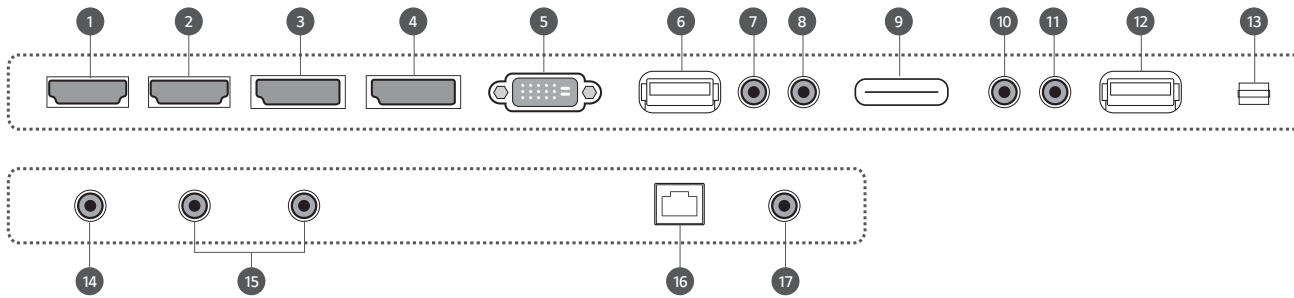

OPS Player Connectivity

The 55TC3CG-H provides an OPS (Open Pluggable Specification) Kit to connect a third-party OPS player. Users have the flexibility to choose any media player as long as it complies with the OPS.

* Simulated images are for illustrative purposes only

Dimension

55"

Connectivity

- 1 HDMI 1
- 2 HDMI 2
- 3 DP IN
- 4 DP OUT
- 5 DVI-D IN

- 6 USB 3.0
- 7 AUDIO IN
- 8 AUDIO OUT
- 9 SD CARD
- 10 RS232C IN

- 11 RS232C OUT
- 12 USB 2.0
- 13 TOUCH USB
- 14 PIXEL SENSOR
- 15 SPEAKER OUT