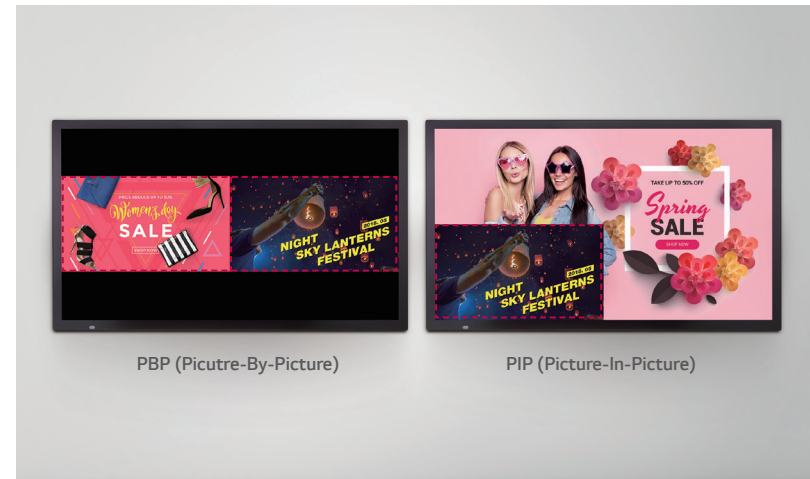

Multi Screen Mode

PBP (Picture-By-Picture) and PIP (Picture-In-Picture) enables up to two divided split screens in landscape or portrait display format enabling users to more flexibly allocate space for each content source.