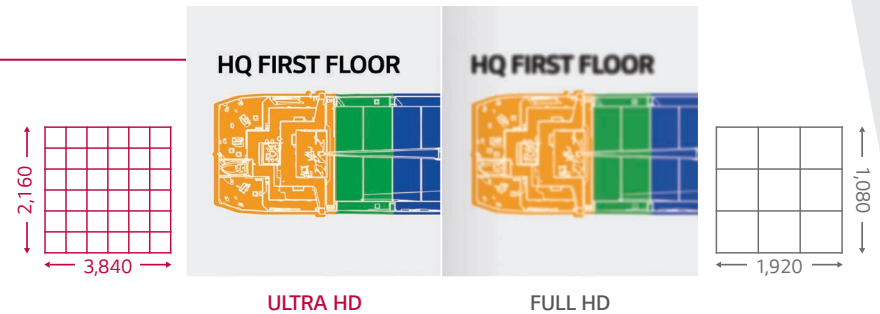

* Simulated images are for illustrative purposes only

Multi Touch with No Dead Zones

Capable of recognizing up to 40 point-touches at once, the screen provides multiple users a smooth and natural sense of touch. Unlike infrared touch screens, the 55TC3CG-H accurately detects touch points even at the corners or edges of the display. This allows a variety of touch-based customer services to be provided throughout the entire screen.

Interactive Touch Signage That Creates Engaging Experiences

55TC3CG-H

Excellent Picture Quality

Beautiful Color, Wide View

LG IPS panel features a wide viewing angle to deliver clear content regardless of where meeting participants are seated. Each pixel in the IPS panel reproduces gorgeous image colors that people can see even at extremely wide viewing angles.

Vivid Details with Ultra HD

Ultra High Definition resolution allows users to view details even when zooming in on the display, with four times higher definition than Full HD. The 55TC3CG-H ensures stable UHD video playback with HEVC (High Efficiency Video Coding).