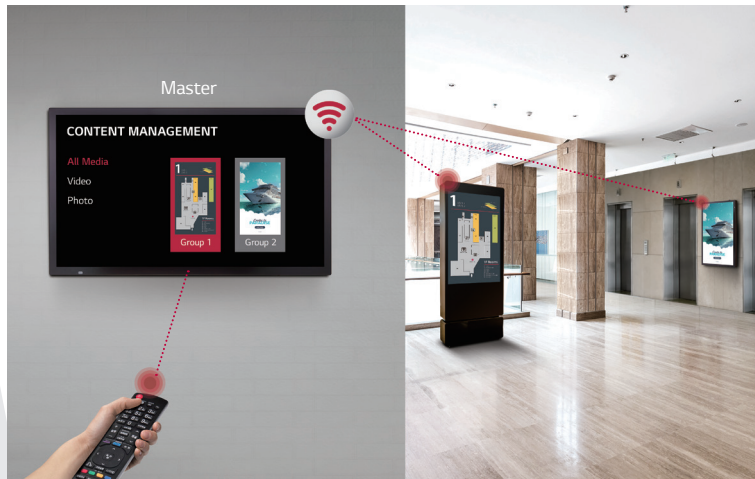

Interactive Touch Signage That Creates Engaging Experiences

55TC3CG-H

The 55TC3CG-H provides opportunities to engage your audience with a smooth writing experience, impressive viewing angles and vivid Ultra HD resolution. With the webOS 4.1 smart signage platform, this model can host a variety of custom and off-the-shelf solutions for wayfinding, health protocol instructions, interactive announcements, videos and advertising.

* Simulated images are for illustrative purposes only

Interactive Touch Signage That Creates Engaging Experiences

55TC3CG-H

Easy Content Management

Embedded Group Manager

The embedded content management system allows you to edit and play content, schedule a playlist and even group and control signages via remote control, without need for a separate PC. This makes content management much easier and user-friendly.

Multi Screen Mode

PBP (Picture-By-Picture) and PIP (Picture-In-Picture) enables up to two divided split screens in landscape or portrait display format enabling users to more flexibly allocate space for each content source.

* Simulated images are for illustrative purposes only

Interactive Touch Signage That Creates Engaging Experiences

55TC3CG-H

High Compatibility

Various Sensor Applications

LG webOS smart signage platform easily supports connections with external sensors such as GPIO, NFC/RFID, temperature sensors, etc. via USB plug-in. With webOS smart signage, there's no need to purchase additional software or media players.