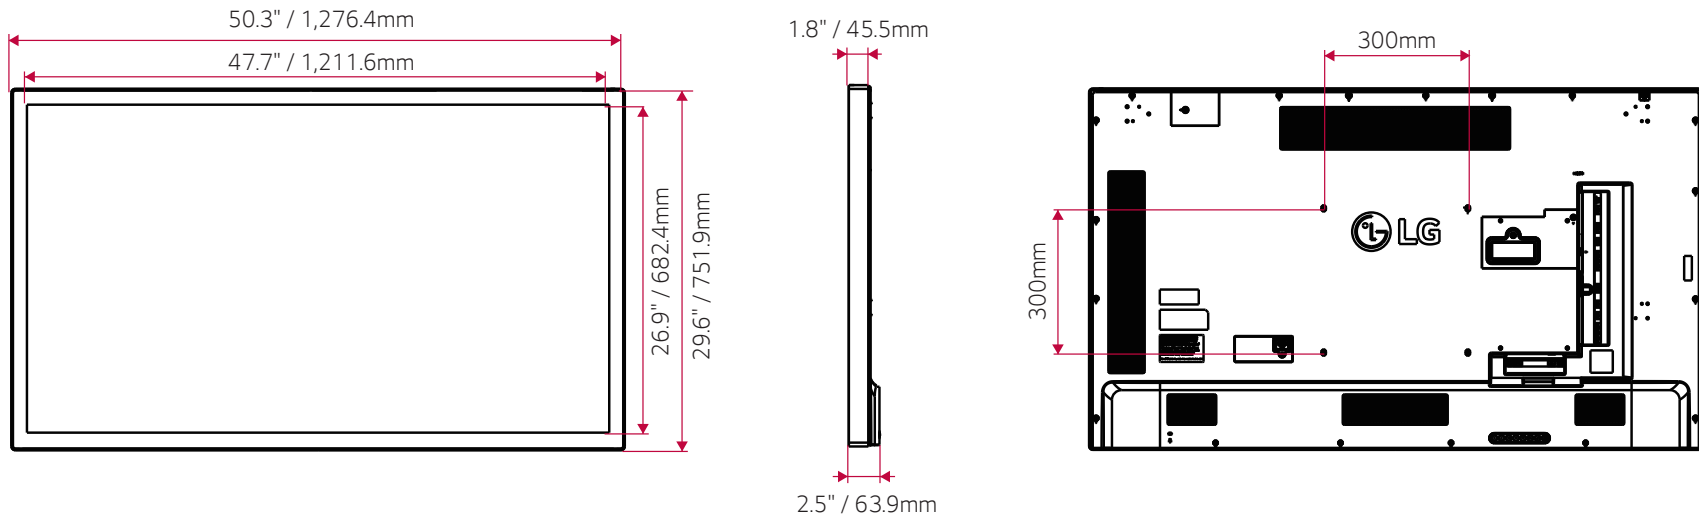

* Simulated images are for illustrative purposes only

Dimension

55"

Connectivity

- 1 HDMI 1
- 2 HDMI 2
- 3 DP IN
- 4 DP OUT
- 5 DVI-D IN

- 6 USB 3.0
- 7 AUDIO IN
- 8 AUDIO OUT
- 9 SD CARD
- 10 RS232C IN

- 11 RS232C OUT
- 12 USB 2.0
- 13 TOUCH USB
- 14 PIXEL SENSOR
- 15 SPEAKER OUT

- 16 LAN
- 17 IR & LIGHT SENSOR

Specifications

55TC3CG-H

DISPLAY	Screen Size	55"
	Panel Technology	IPS
	Back Light Type	Edge
	Aspect Ratio	16:9
	Native Resolution	3840 x 2160 (UHD)
	Refresh Rate	60 Hz
	Brightness	350 nits (typ)
	Contrast Ratio	1100:1
	Color gamut	NTSC 72%
	Viewing Angle(H x V)	178° X 178°
	Response Time	8ms (G to G)
	Surface Treatment (Haze)	28%
	Lifetime Operation	50,000 Hrs (min)
	Operation Hours (Hours/Day)	24/7
Orientation	Portrait or Landscape	
TOUCH PANEL	Available object size for touch	≥ 6 mm
	Reponse Time	10 ms
	Accuracy	2 mm ± 0.2 mm
	Interface	USB 2.0
	Protection Glass Thickness	3.2T (Anti-Glare)
	Protection Glass Transmission	83%
	Operating System Support	Win 8.1, Win 10, Linux (Kernel v3.0 above)
CONNECTIVITY	Multi touch point	Max 40 Points
	HDMI	Yes (2), HDCP2.2/1.4
	DP	Yes (1), HDCP2.2/1.3
	RS232C IN	Yes (1)
	RJ45(LAN)	Yes (1)
	IR IN	Yes (1)
	USB	USB2.0 Type A(2)
	DP Out	Yes (1), Input HDMI1/2/DP/OPS
	Audio Out	Yes (1)
	Touch USB	USB2.0 Type-B (1)
	External Speaker Out	Yes (6ohm)
	RS232C OUT	Yes (1)
	OPS type compatible	Yes (Piggyback)
	MECHANICAL	Bezel Color
Bezel Width		33.5 / 33.4 / 33.4 / 38 mm
Weight		78.0 lbs / 34.5 kg
Shipping Weight		87.7 lbs / 39.8 kg
Monitor Dimension(W x H x D)		"50.3 x 29.6 x 1.8 in / 1276.4 x 751.9 x 44.9 mm"
Shipping Dimensions (W x H x D)		"55.5 x 34.6 x 8.1 in / 1410 x 880 x 207 mm"
VESA Standard Mount Interface		300 x 300
Power Consumption (Smart Energy Saving)		74W
Power Consumption (DPM / Power Off)		Less than 0.5W
HARDWARE FEATURES		Internal Memory
	Temperature Sensor	Yes
	Auto Brightness sensor	Yes
	Local Key Operation	Yes
	Operation Temperature	"32°F to 104°F / 0°C to 40°C"
	Operation Humidity	10% to 80%