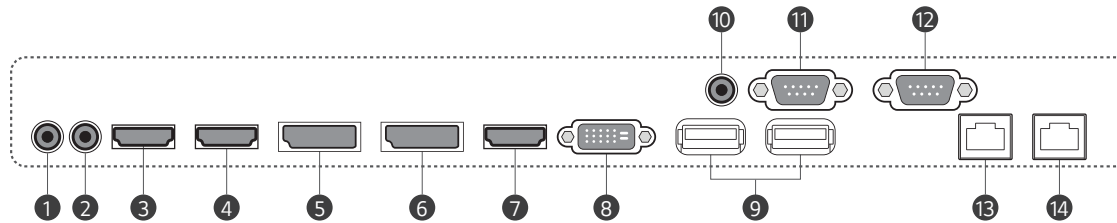

* OSD : On Screen Display

LAN Daisy Chain Management

By using this daisy-chained network feature, you can execute commands such as controlling, monitoring and even updating firmware.

Real-Time Monitoring with ConnectedCare

* ConnectedCare is the brand name of LG Signage365Care Service. The availability differs by region.

DIMENSIONS

CONNECTIVITY

- | | | | |
|------------------|------------------|---------------------|-----------|
| ① AUDIO In | ⑤ DP In | ⑨ USB 2.0 In | ⑬ LAN In |
| ② AUDIO Out | ⑥ DP Out | ⑩ IR & LIGHT SENSOR | ⑭ LAN Out |
| ③ HDMI(1) In 2.0 | ⑦ HDMI(3) In 1.4 | ⑪ RS-232C In | |
| ④ HDMI(2) In 2.0 | ⑧ DVI-D In | ⑫ RS-232C Out | |