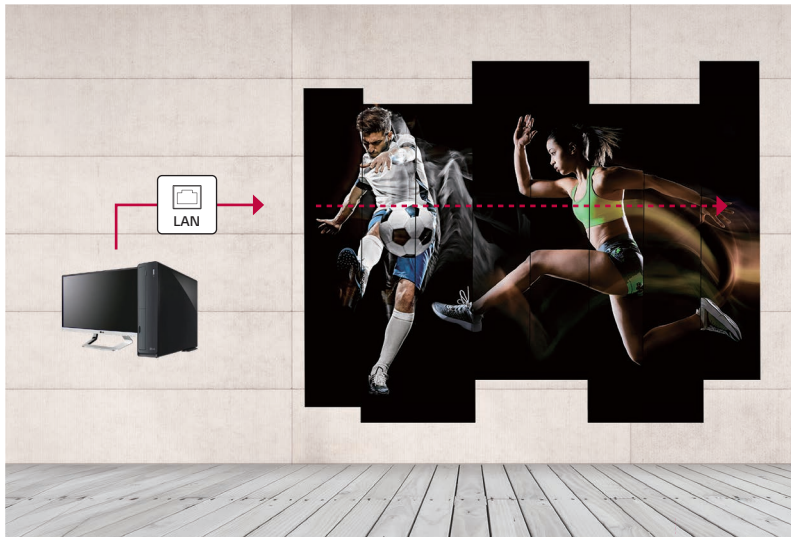

LAN Daisy Chain Management

By using this daisy-chained network feature, you can execute commands such as controlling, monitoring and even updating firmware.