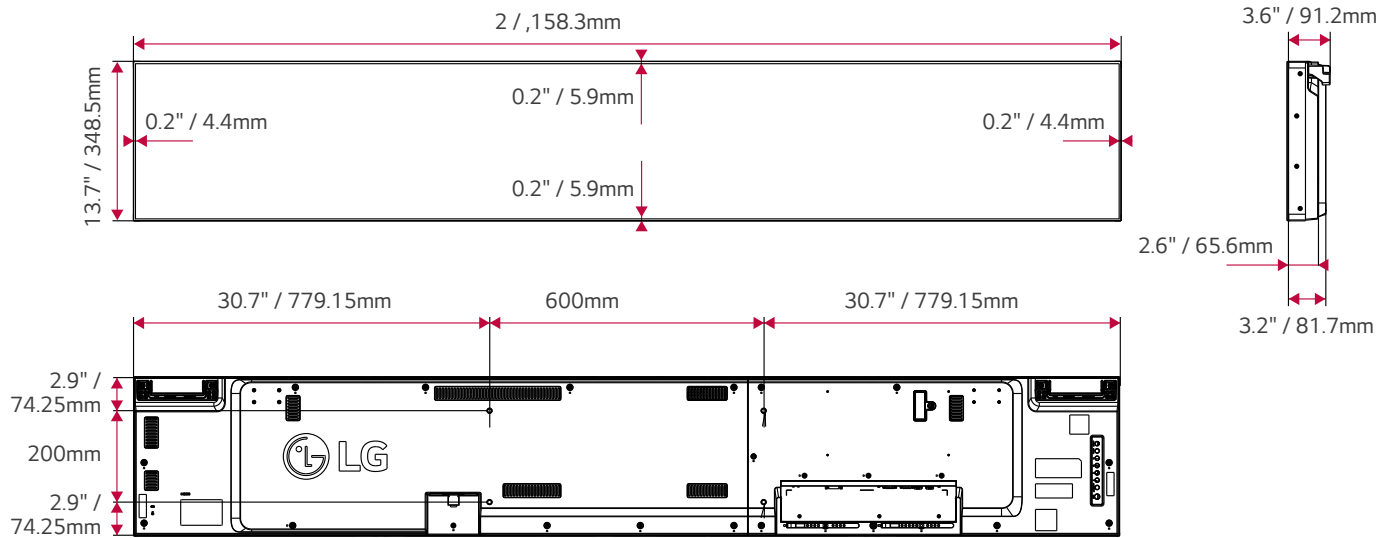

* ConnectedCare is the brand name of LG Signage365Care Service. The availability differs by region.

DIMENSIONS

CONNECTIVITY

- | | | | |
|------------------|------------------|---------------------|-----------|
| ① AUDIO In | ⑤ DP In | ⑨ USB 2.0 In | ⑬ LAN In |
| ② AUDIO Out | ⑥ DP Out | ⑩ IR & LIGHT SENSOR | ⑭ LAN Out |
| ③ HDMI(1) In 2.0 | ⑦ HDMI(3) In 1.4 | ⑪ RS-232C In | |
| ④ HDMI(2) In 2.0 | ⑧ DVI-D In | ⑫ RS-232C Out | |

* Dimensions & Jack Panels may differ from the above image, so please contact LG salesteam to verify before ordering.

SPECIFICATIONS

86BH5F-M

DISPLAY	Screen Size	86"
	Panel Technology	IPS
	Back Light Type	Direct
	Aspect Ratio	58:9
	Native Resolution	3840 x 600
	Refresh Rate	60 Hz
	Brightness (Typ.)	500 nits
	Contrast Ratio	1100:1
	Dynamic CR	500,000:1
	Color gamut	NTSC 72%
	Viewing Angle (H x V)	178° x 178°
	Color Depth	10 bit, 1.07 Billion colors
	Response Time	8ms (G to G)
	Surface Treatment(Haze)	3%
	Lifetime	50,000 Hrs (Typ.)
	Operation Hours (Hours/Day)	24/7
Portrait / Landscape	Yes / Yes	
CONNECTIVITY	HDMI In	Yes (x3), HDCP2.2
	DP In	Yes (x1), HDCP2.2
	DVI-D In	Yes (x1), HDCP1.4
	Audio In	Yes (x1)
	RS232C In	Yes (x1)
	RJ45(LAN)	Yes (x1)
	IR In	Yes (x1)
	USB in	USB2.0 Type A (x2)
	DP Out	Yes (x1), Input: HDMI / DVI / DP
	Audio Out	Yes (x1)
RS232C OUT	Yes (x1)	
RJ45(LAN)	Yes (x1)	
MECHANICAL	Bezel Color	Black
	Bezel Width	T/R/L/B: 5.9 / 4.4 / 4.4 / 5.9 mm
	Weight (Head)	45.2 lbs / 20.5 kg
	Shipping Weight	84.2 lbs / 38.2 kg
	Monitor Dimension (W x H x D)	85.0 x 13.7 x 3.2 in / 2158.3 x 348.5 x 81.7 mm
	Shipping Dimensions (W x H x D)	90.2 x 23.6 x 9.0 in / 2290 x 599 x 228 mm
	Handle	Yes
VESA™ Standard Mount Interface	600 x 200	
FEATURES	Internal Memory	8 GB
	Built-in Wi-Fi	Yes
	Temperature Sensor	Yes
	Auto Brightness sensor	Yes
	Current Sensor	Yes
	Local Key Operation	Yes
	Local Contents Scheduling	Yes
	Group Manager	Yes
	USB Plug & Play	Yes
	Fail over	Yes
	Booting Logo Image	Yes
	No Signal Image	Yes