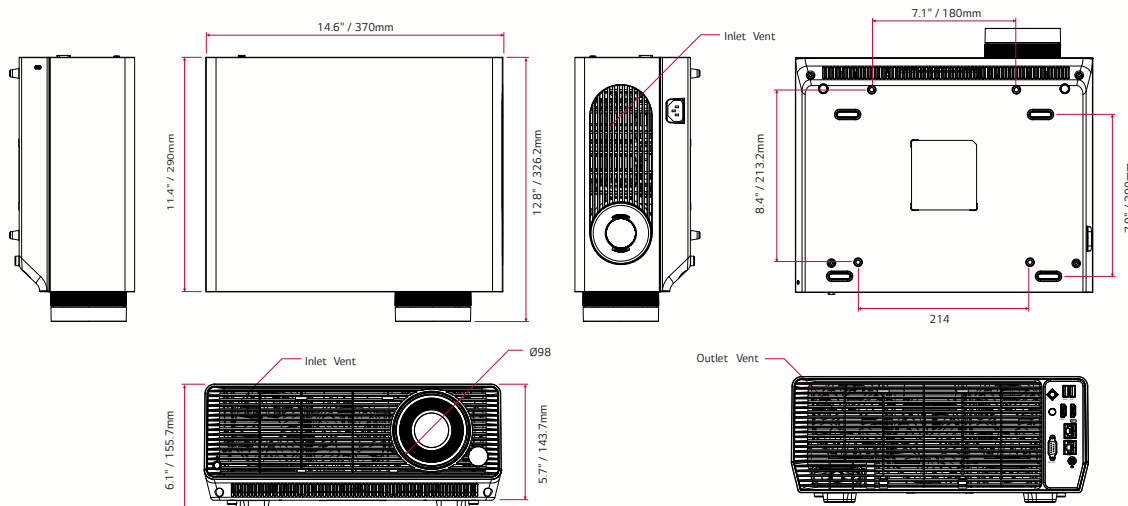

KEY FEATURES

ProBeam BU60PST Laser Projector

PROJECTION SYSTEM	Display Type	DLP	AUDIO	Bluetooth sound out	Yes			
	Native Resolution	4K UHD (3840 x 2160)*		Built-in Speakers	10W (5W+5W Stereo)			
	4K Upscaling / Super Resolution	Yes		Bluetooth AV Sync Adjustment	Yes			
	Screen Size	40" ~ 300"		INPUTS / OUTPUTS	Audio out	1 (Φ3.5)		
	Projection Image	100"@9.4-15.2ft			HDMI™	2		
	Aspect Ratio	16.9/Original/4:3/Vertical Zoom All-Direction Zoom			USB Type A	2 (USB2.0)		
	Zoom	1.6x			RS-232C	Yes		
	Lens Shift	Horiz ± 20% Vert ± 50%			RJ45	1 (HDBaseT)		
	Brightness	Up to 6000 ANSI Lumens**			HID	Yes (Keyboard/Mouse/GamePad Connection Thru USB)		
	Contrast Ratio	3,000,000:1		IP Control	Yes	POWER	Power Supply (Voltage/Hz)	100V - 240V @ 50-60 Hz (PSU Built-in)
	Lamp Type	Laser (LD + P/W)		Power Consumption	440 W			
	Lamp Life	Up to 20,000 Hrs		Standby Mode	<0.5W			
	Noise (Economic / Normal / High brightness)	29 / 30 / 33 dB(A)		ACCESSORIES / MANUAL	Remote Control	1 Standard (Battery included)		
	HDCP	HDCP2.2			Manual	Simple Book		
	Trumotion	Yes			Warranty Card	Yes		
	HDR	HDR10		Power Cord	Yes	DIMENSIONS / WEIGHT	Product Dimensions	14.6" x 6.1" x 12.8"
Digital Keystone Correction	Advanced Edge Adjustment (12 Point Warping)	DIMENSIONS / WEIGHT	Product Dimensions excluding lens & legs	14.6" x 5.7" x 11.4"				
LG SMART TV	Web Browser		Yes	Shipping Dimensions (WxHxD)	22.8" x 10.7" x 17.4"			
	Bluetooth (with Speaker)		Yes	Weight	21.4 lbs			
CONNECTIVITY / WIRELESS	Screen Share		Yes (with Miracast supporting device)	Shipping Weight	25.4 lbs			
	Wireless Contents Share		Yes (with iOS, Adroid via TV Plus App, with DLNA supporting device)	Limited Warranty	3 Years			
				UPC	1 95174 00945 1			

* 4K UHD resolution with 8.3 million discrete pixels projected by XPR (Expanded Pixel Resolution) video processing

** The Brightness is based on the perceived brightness equivalent to the brightness of lamp projector

Dimension (unit: mm)

Connectivity