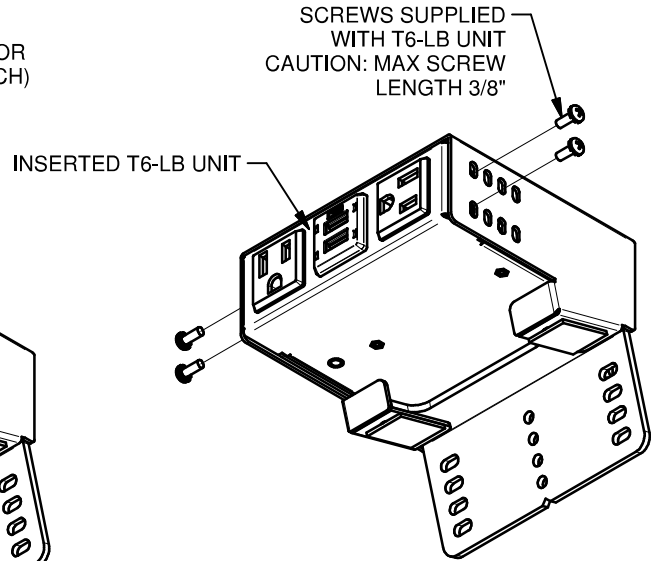

# FSR TM-OT1SM / TM-OT1SM-AC2CH On-Table Bracket Installation Instructions

244 Bergen Boulevard, Woodland Park, NJ 07424, Phone: 973.785.4347 - Fax: 973.785.4207

1. INSERT FSR SERIES T6-LB UNIT (SOLD SEPARATELY OR INCLUDED WITH TM-OT1SM-AC2CH) INTO BRACKET.

2. SECURE FSR SERIES T6-LB UNIT TO BRACKET WITH SUPPLIED SCREWS.

3. LOCATE AND SECURE TO TABLE/CABINET WITH SUPPLIED MOUNTING SCREWS. MAKE ELECTRICAL CONNECTIONS AS REQUIRED.