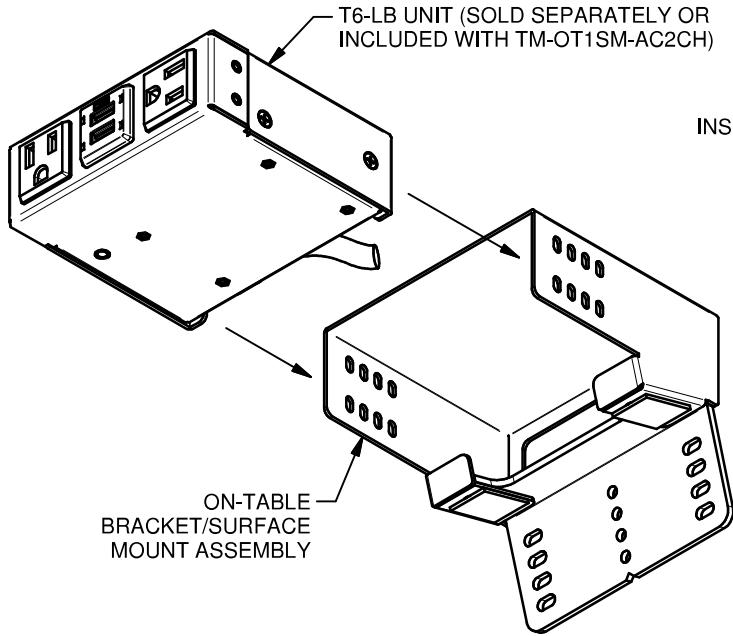

# FSR TM-OT1SM / TM-OT1SM-AC2CH On-Table Bracket Installation Instructions

244 Bergen Boulevard, Woodland Park, NJ 07424, Phone: 973.785.4347 - Fax: 973.785.4207

1. INSERT FSR SERIES T6-LB UNIT (SOLD SEPARATELY OR INCLUDED WITH TM-OT1SM-AC2CH) INTO BRACKET.

2. SECURE FSR SERIES T6-LB UNIT TO BRACKET WITH SUPPLIED SCREWS.

3. LOCATE AND SECURE TO TABLE/CABINET WITH SUPPLIED MOUNTING SCREWS. MAKE ELECTRICAL CONNECTIONS AS REQUIRED.