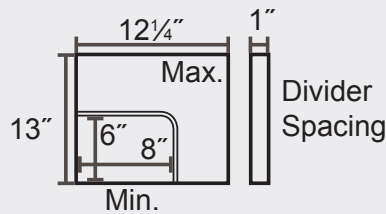

205 Westwood Ave, Long Branch, NJ 07740
Phone: 866-94 BOARDS (26273) / (732)-222-1511
Fax: (732)-222-7088 | E-mail: sales@touchboards.com

Wall / Desk Charging Box

LLTMW12-G

19" W x 13" D x 14" H

Weight 16 lbs.

Min/Max Tablet /
Chromebook:

- Perfect for Wall-mounted applications as well as desk surface configurations
- Unit comes fully assembled
- Holds up to 12 Tablets / Chromebooks
- Mounting hardware for drywall surfaces included supports a maximum evenly distributed weight of 30 lbs.
- The inside is padded and the dividers are rubber-coated to keep your devices protected
- Includes a 12-outlet horizontal power strip to keep your devices fully charged