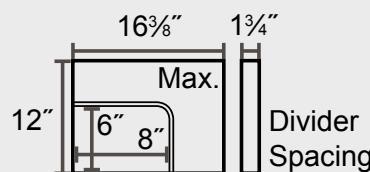

Laptop & Chromebook Computer Charging Station

- The LLTP12-B is a sleek and mobile charging unit for up to 12 chromebooks / tablets.
- Unit comes fully assembled - just put on the casters and handle.
- The rack shelves are 13³/₄" W x 16" D. Each shelf holds up to 6 chromebook / laptops (12" H of top clearance).
- Each rubber-coated divider is 1³/₄" apart to keep your equipment organized and protected.
- Bottom shelf space is perfect for storing accessories and equipment (4¹/₂" H of top clearance).
- Rear access door includes a 12 outlet electrical assembly. Electrical cord can remain powered through a cord pass-through hole.
- Plenty of ventilation allows air to circulate freely through the unit.
- Includes four 3" casters, two with locking brakes.
- The locking doors include a traditional lock and key system, Includes a set of two keys.

LLTP12-B

14" W x 24³/₄" D x 39⁵/₈" H

Weight: 72 lbs.

Min/Max Laptop / Chromebook:

Laptops / Chromebooks not included

Heavy-Duty locking system.