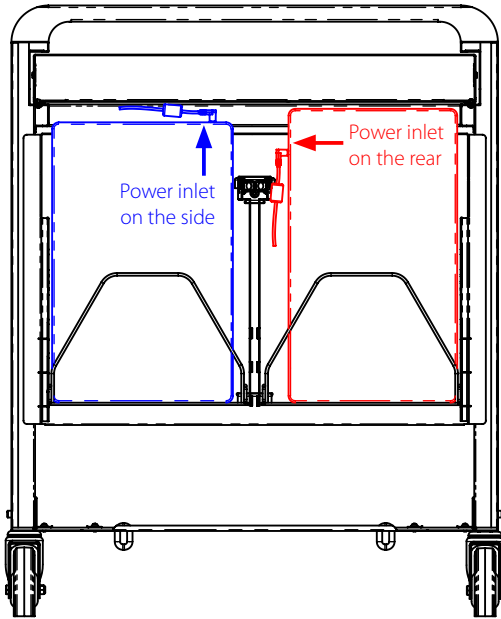

Follow the steps below to check your device's compatibility.

1

Check where the power inlet is located on your device. Is it on the side or on the rear of your device?

2

Check your device dimensions.
Use the **blue** measurements if the power inlet is on the side.
Use the **red** measurements if the power inlet is on the rear.

3

If your device is smaller than the measurements shown below, your device is compatible.

CART COMPATIBILITY	MFR. CODE AND DESCRIPTION	TOTAL DEVICES PER CART	MAX DIMENSIONS: POWER ON SIDE (mm)	MAX DIMENSIONS: POWER ON SIDE (inches)	MAX DIMENSIONS: POWER ON REAR (mm)	MAX DIMENSIONS: POWER ON REAR (inches)
Insert part numbers	LNC8105: Wire rack 20 slots	40	415mm x 268mm x 31mm	16.34in x 10.55in x 1.22in	435mm x 250mm x 31mm	17.13in x 9.84in x 1.22in
Insert part numbers	LNC8106: Wire rack 18 slots	36	415mm x 268mm x 35mm	16.34in x 10.55in x 1.38in	435mm x 250mm x 35mm	17.13in x 9.84in x 1.38in