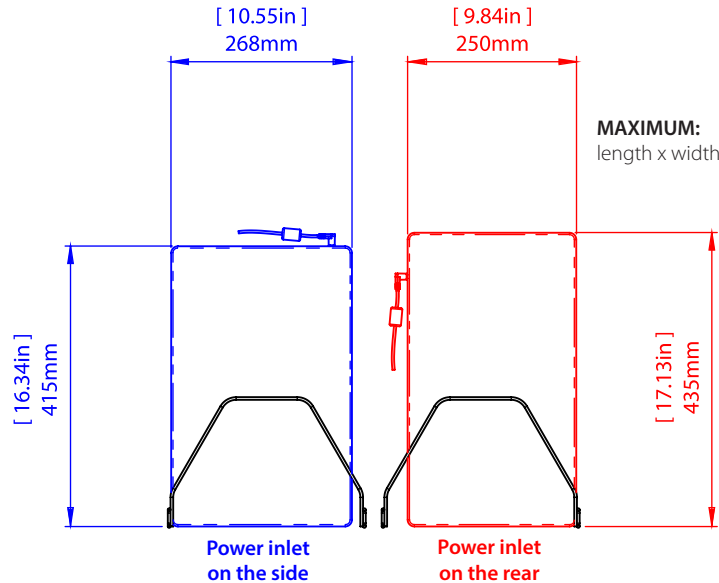

Follow the steps below to check your device's compatibility.

1

Check where the power inlet is located on your device. Is it on the side or on the rear of your device?

2

Check your device dimensions.
Use the **blue** measurements if the power inlet is on the side.
Use the **red** measurements if the power inlet is on the rear.

3

If your device is smaller than the measurements shown below, your device is compatible.

CART COMPATIBILITY	MFR. CODE AND DESCRIPTION	TOTAL DEVICES PER CART	MAX DIMENSIONS: POWER ON SIDE (mm)	MAX DIMENSIONS: POWER ON SIDE (inches)	MAX DIMENSIONS: POWER ON REAR (mm)	MAX DIMENSIONS: POWER ON REAR (inches)
Insert part numbers	LNC8105: Wire rack 20 slots	40	415mm x 268mm x 31mm	16.34in x 10.55in x 1.22in	435mm x 250mm x 31mm	17.13in x 9.84in x 1.22in
Insert part numbers	LNC8106: Wire rack 18 slots	36	415mm x 268mm x 35mm	16.34in x 10.55in x 1.38in	435mm x 250mm x 35mm	17.13in x 9.84in x 1.38in