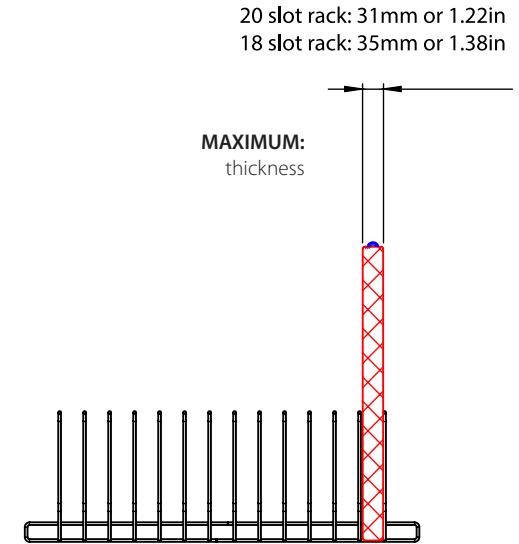

Follow the steps below to check your device's compatibility.

1

Check where the power inlet is located on your device. Is it on the side or on the rear of your device?

2

Check your device dimensions.
Use the **blue** measurements if the power inlet is on the side.
Use the **red** measurements if the power inlet is on the rear.

3

If your device is smaller than the measurements shown below, your device is compatible.

CART COMPATIBILITY	MFR. CODE AND DESCRIPTION	TOTAL DEVICES PER CART	MAX DIMENSIONS: POWER ON SIDE (mm)	MAX DIMENSIONS: POWER ON SIDE (inches)	MAX DIMENSIONS: POWER ON REAR (mm)	MAX DIMENSIONS: POWER ON REAR (inches)
Insert part numbers	LNC8105: Wire rack 20 slots	40	415mm x 268mm x 31mm	16.34in x 10.55in x 1.22in	435mm x 250mm x 31mm	17.13in x 9.84in x 1.22in
Insert part numbers	LNC8106: Wire rack 18 slots	36	415mm x 268mm x 35mm	16.34in x 10.55in x 1.38in	435mm x 250mm x 35mm	17.13in x 9.84in x 1.38in