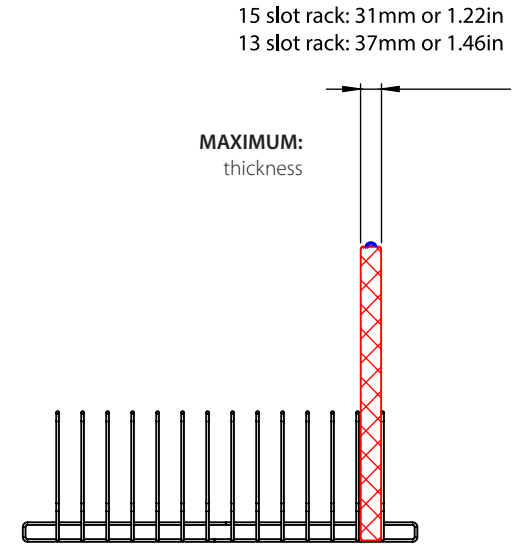

1

Check where the power inlet is located on your device. Is it on the side or on the rear of your device?

2

Check your device dimensions.
Use the **blue** measurements if the power inlet is on the side.
Use the **red** measurements if the power inlet is on the rear.

3

If your device is smaller than the measurements shown below, your device is compatible.

CART COMPATIBILITY	MFR. CODE AND DESCRIPTION	TOTAL DEVICES PER CART	MAX DIMENSIONS: POWER ON SIDE (mm)	MAX DIMENSIONS: POWER ON SIDE (inches)	MAX DIMENSIONS: POWER ON REAR (mm)	MAX DIMENSIONS: POWER ON REAR (inches)
Insert part numbers	LNC8107: Wire rack 15 slots	30	415mm x 268mm x 31mm	16.34in x 10.55in x 1.22in	435mm x 250mm x 31mm	17.13in x 9.84in x 1.22in
Insert part numbers	LNC8108: Wire rack 13 slots	26	415mm x 268mm x 37mm	16.34in x 10.55in x 1.46in	435mm x 250mm x 37mm	17.13in x 9.84in x 1.46in