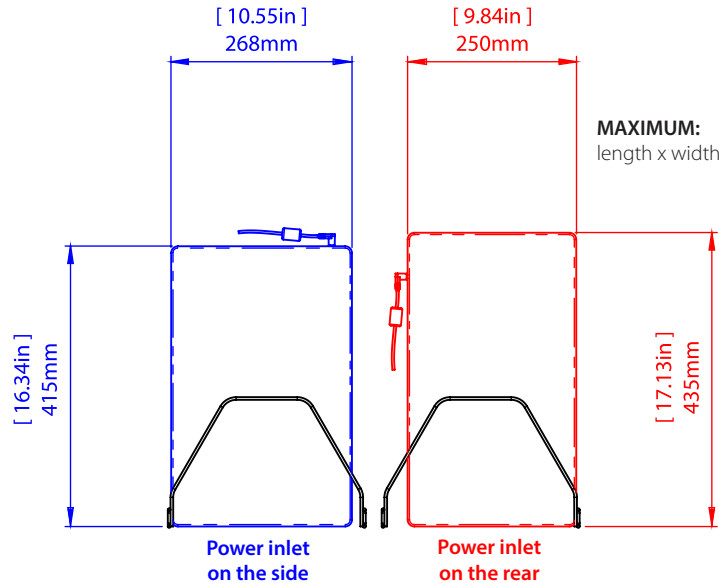

1

Check where the power inlet is located on your device. Is it on the side or on the rear of your device?

2

Check your device dimensions.
Use the **blue** measurements if the power inlet is on the side.
Use the **red** measurements if the power inlet is on the rear.

3

If your device is smaller than the measurements shown below, your device is compatible.

CART COMPATIBILITY	MFR. CODE AND DESCRIPTION	TOTAL DEVICES PER CART	MAX DIMENSIONS: POWER ON SIDE (mm)	MAX DIMENSIONS: POWER ON SIDE (inches)	MAX DIMENSIONS: POWER ON REAR (mm)	MAX DIMENSIONS: POWER ON REAR (inches)
Insert part numbers	LNC8107: Wire rack 15 slots	30	415mm x 268mm x 31mm	16.34in x 10.55in x 1.22in	435mm x 250mm x 31mm	17.13in x 9.84in x 1.22in
Insert part numbers	LNC8108: Wire rack 13 slots	26	415mm x 268mm x 37mm	16.34in x 10.55in x 1.46in	435mm x 250mm x 37mm	17.13in x 9.84in x 1.46in