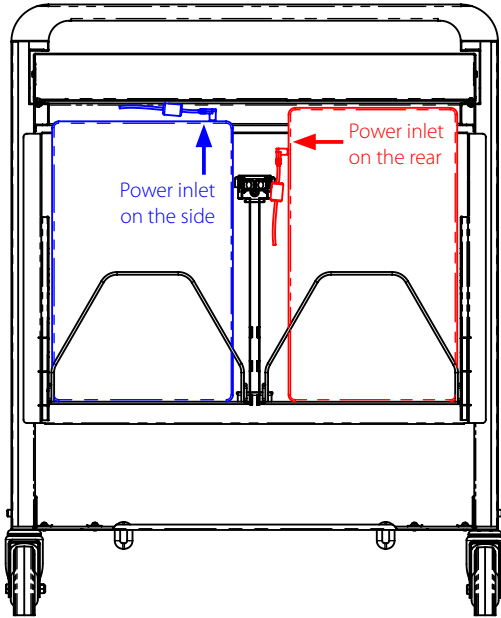

1

Check where the power inlet is located on your device. Is it on the side or on the rear of your device?

2

Check your device dimensions.
Use the **blue** measurements if the power inlet is on the side.
Use the **red** measurements if the power inlet is on the rear.

3

If your device is smaller than the measurements shown below, your device is compatible.

CART COMPATIBILITY	MFR. CODE AND DESCRIPTION	TOTAL DEVICES PER CART	MAX DIMENSIONS: POWER ON SIDE (mm)	MAX DIMENSIONS: POWER ON SIDE (inches)	MAX DIMENSIONS: POWER ON REAR (mm)	MAX DIMENSIONS: POWER ON REAR (inches)
Insert part numbers	LNC8107: Wire rack 15 slots	30	415mm x 268mm x 31mm	16.34in x 10.55in x 1.22in	435mm x 250mm x 31mm	17.13in x 9.84in x 1.22in
Insert part numbers	LNC8108: Wire rack 13 slots	26	415mm x 268mm x 37mm	16.34in x 10.55in x 1.46in	435mm x 250mm x 37mm	17.13in x 9.84in x 1.46in