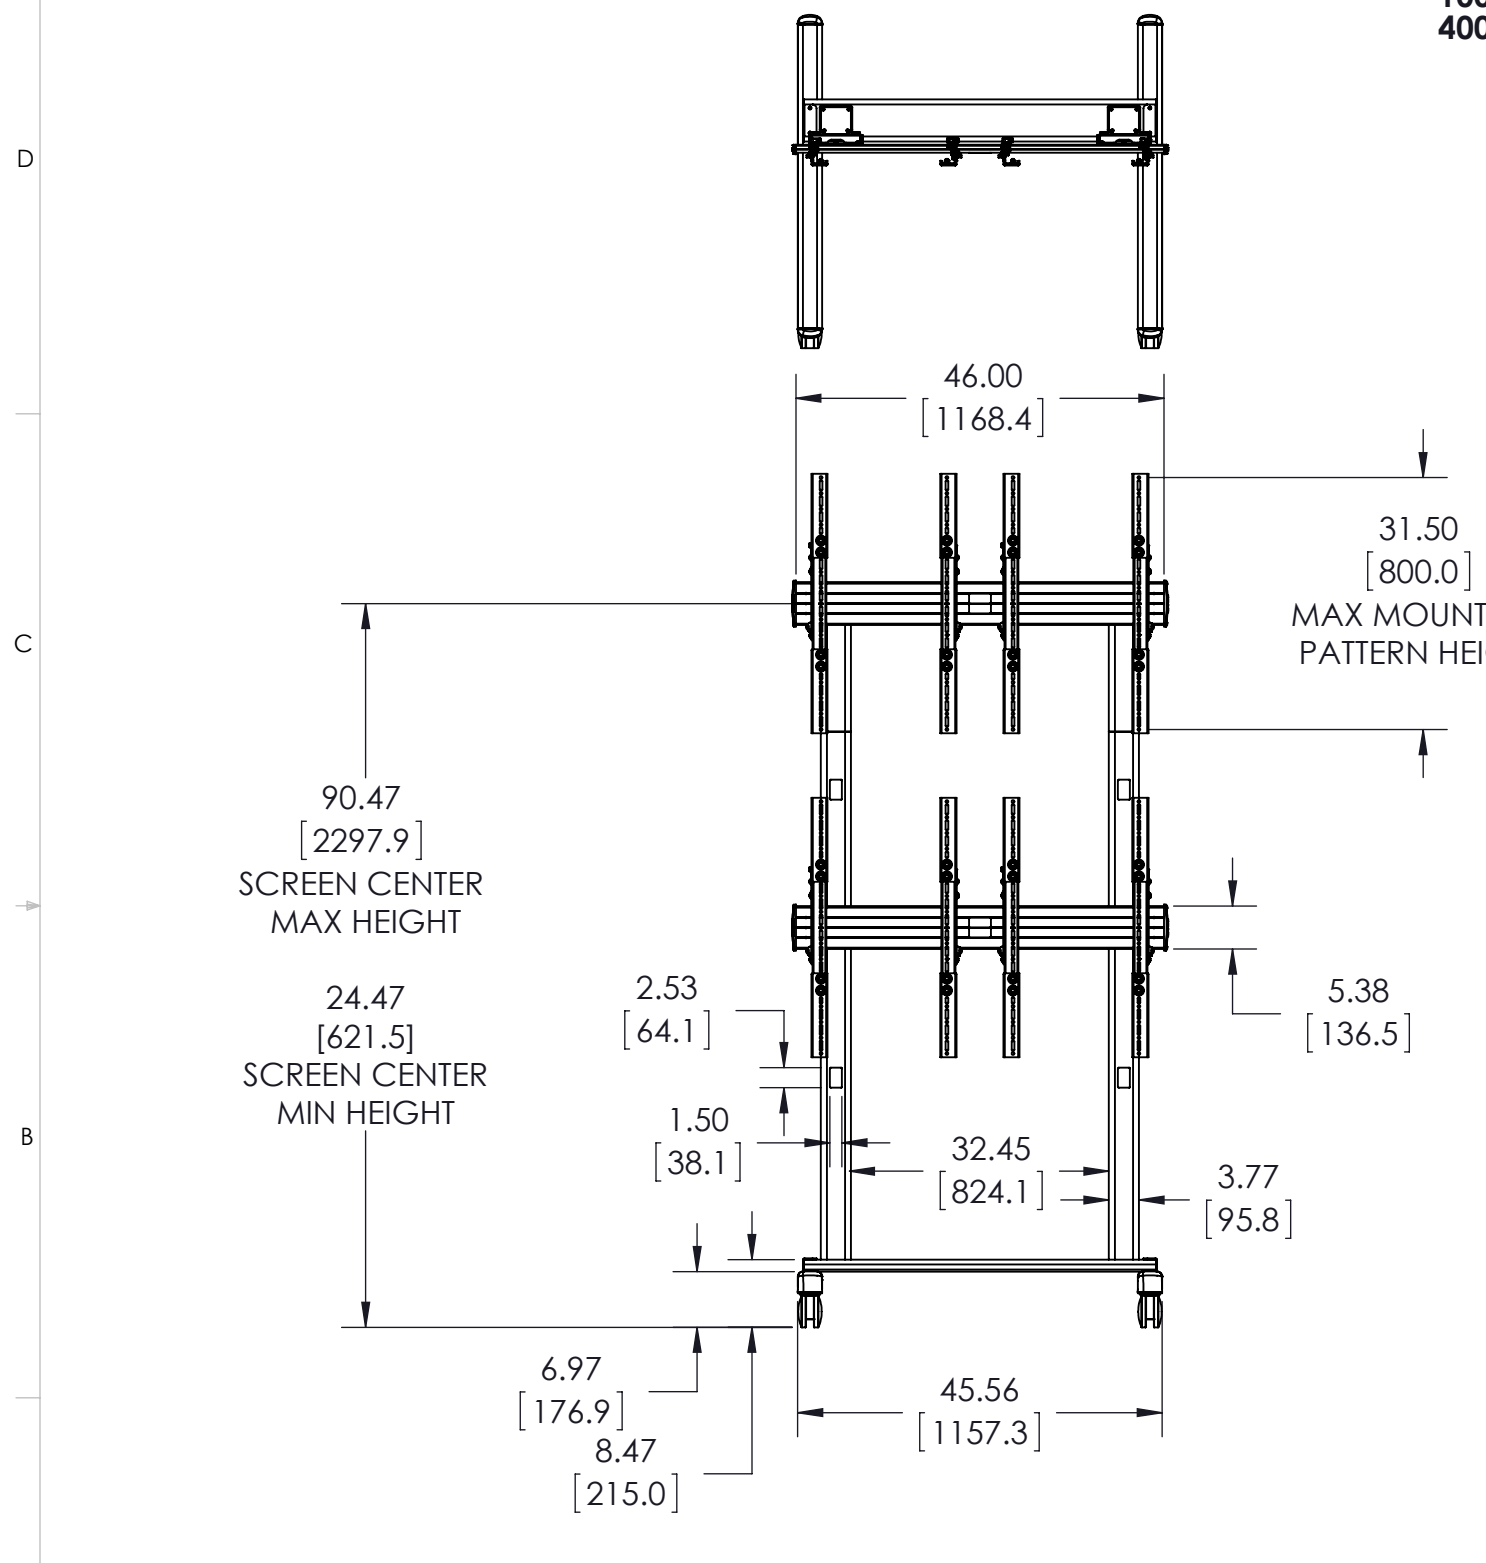

MAX WEIGHT:
100 LBS PER DISPLAY
400 LBS TOTAL CAPACITY

TECH-000129

THE INFORMATION AND DESIGNS CONTAINED IN THIS DRAWING ARE CONFIDENTIAL AND THE PROPRIETARY PROPERTY OF MILESTONE AV TECHNOLOGIES NEITHER THIS DESIGN NOR ANY INFORMATION CONTAINED IN THIS DRAWING MAY BE REPRODUCED OR DISCLOSED TO OTHERS WITHOUT THE EXPRESS WRITTEN CONSENT OF MILESTONE AV TECHNOLOGIES.

CAD GENERATED DRAWING, DO NOT MANUALLY UPDATE.			6436 CITY WEST PKWY EDEN PRAIRIE MN, 55344 PHONE: 866-977-3901 FAX: 877-894-6918
DRAWN BY	MJS	12/11/2012	
ENG APPROVAL	MJS	12/11/2012	DESCRIPTION LVM2X2UP, FUSION PORTRAIT 2X2 VIDEO WALL CART
MFG APPROVAL			
QA APPROVAL			MODEL NO. LVM2X2UP
SHEET 1 OF 1		SCALE 1:24	SIZE DWG. NO. B TECH-000129
			REV. 00