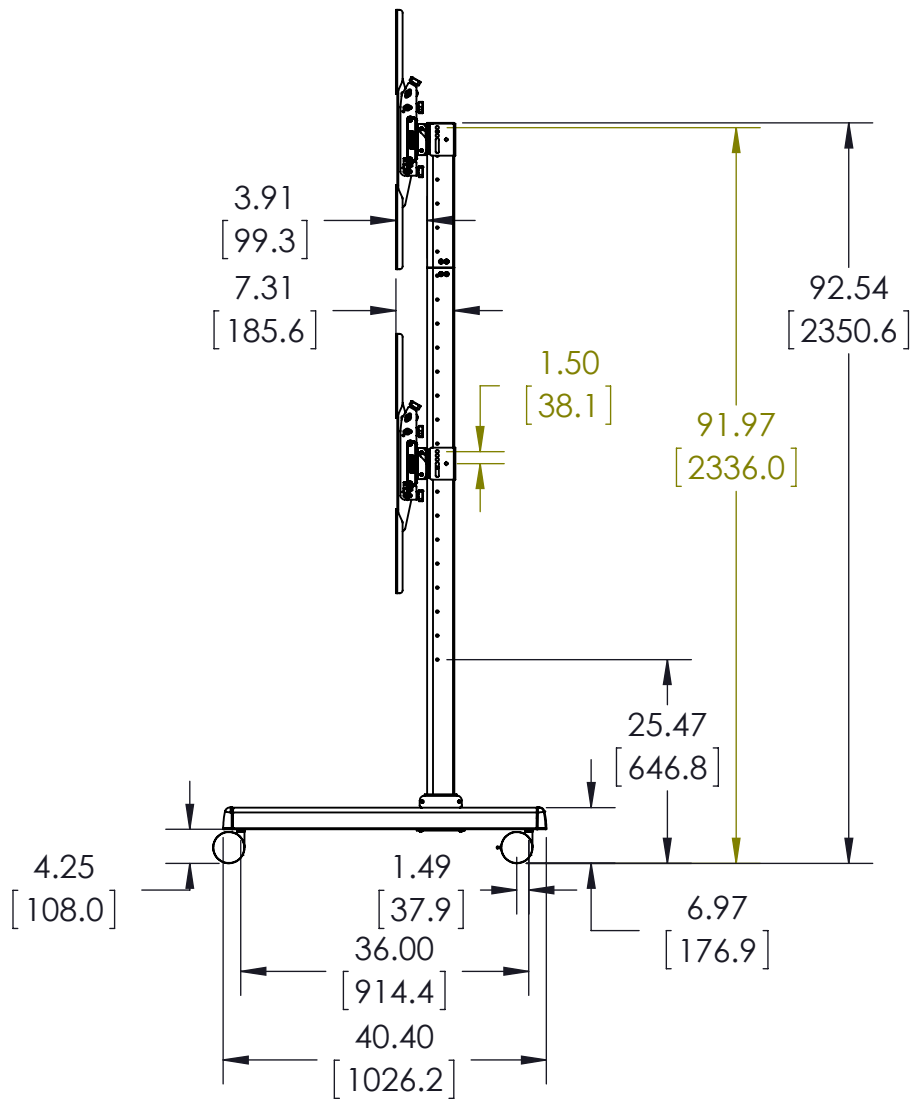

MAX WEIGHT:
100 LBS PER DISPLAY
400 LBS TOTAL CAPACITY

TECH-000129

THE INFORMATION AND DESIGNS CONTAINED IN THIS DRAWING ARE CONFIDENTIAL AND THE PROPRIETARY PROPERTY OF MILESTONE AV TECHNOLOGIES NEITHER THIS DESIGN NOR ANY INFORMATION CONTAINED IN THIS DRAWING MAY BE REPRODUCED OR DISCLOSED TO OTHERS WITHOUT THE EXPRESS WRITTEN CONSENT OF MILESTONE AV TECHNOLOGIES.

CAD GENERATED DRAWING, DO NOT MANUALLY UPDATE.			6436 CITY WEST PKWY EDEN PRAIRIE MN, 55344 PHONE: 866-977-3901 FAX: 877-894-6918
DRAWN BY	MJS	12/11/2012	
ENG APPROVAL	MJS	12/11/2012	DESCRIPTION LVM2X2UP, FUSION PORTRAIT 2X2 VIDEO WALL CART
MFG APPROVAL			
QA APPROVAL			MODEL NO. LVM2X2UP
SHEET 1 OF 1		SCALE 1:24	SIZE DWG. NO. B TECH-000129
			REV. 00