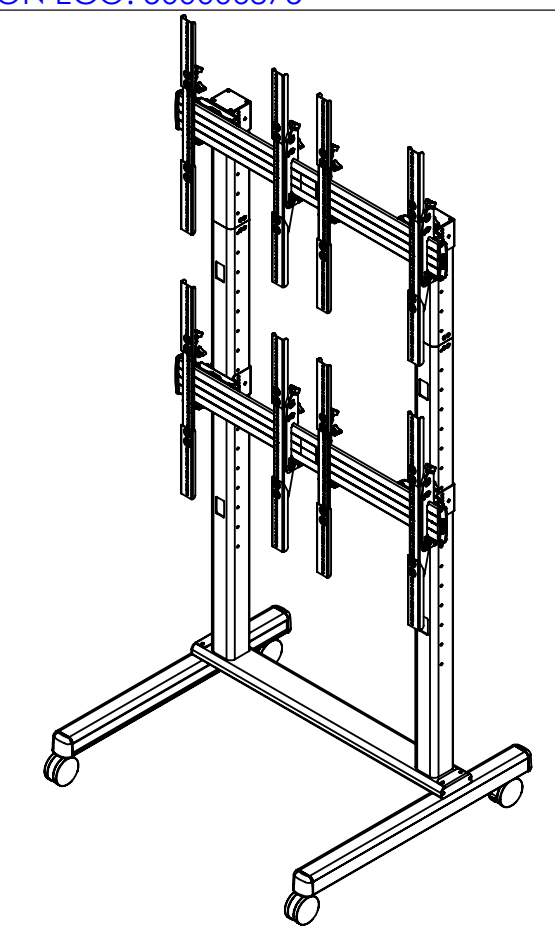

MAX WEIGHT:
100 LBS PER DISPLAY
400 LBS TOTAL CAPACITY

TECH-000129

THE INFORMATION AND DESIGNS CONTAINED IN THIS DRAWING ARE CONFIDENTIAL AND THE PROPRIETARY PROPERTY OF MILESTONE AV TECHNOLOGIES NEITHER THIS DESIGN NOR ANY INFORMATION CONTAINED IN THIS DRAWING MAY BE REPRODUCED OR DISCLOSED TO OTHERS WITHOUT THE EXPRESS WRITTEN CONSENT OF MILESTONE AV TECHNOLOGIES.

CAD GENERATED DRAWING, DO NOT MANUALLY UPDATE.			6436 CITY WEST PKWY EDEN PRAIRIE MN, 55344 PHONE: 866-977-3901 FAX: 877-894-6918
DRAWN BY	MJS	12/11/2012	
ENG APPROVAL	MJS	12/11/2012	DESCRIPTION LVM2X2UP, FUSION PORTRAIT 2X2 VIDEO WALL CART
MFG APPROVAL			
QA APPROVAL			MODEL NO. LVM2X2UP
SHEET 1 OF 1		SCALE 1:24	SIZE DWG. NO. B TECH-000129
			REV. 00