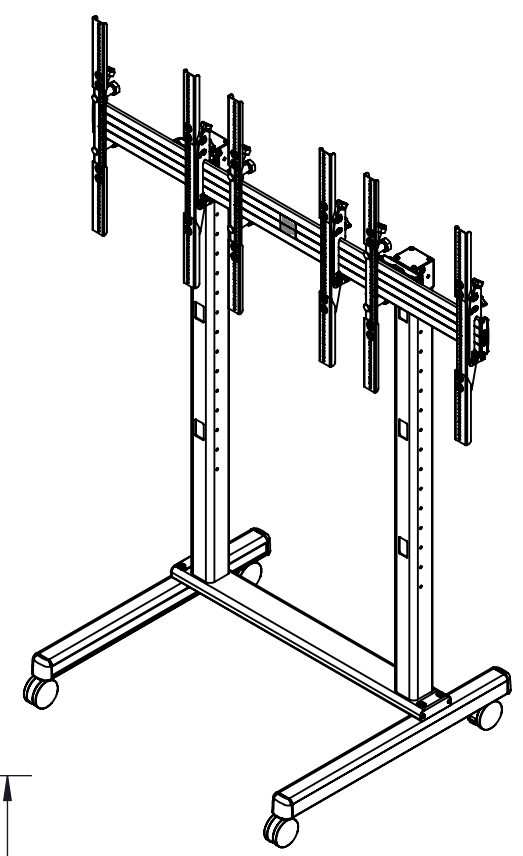

**MAX WEIGHT:
125 LBS PER DISPLAY
375 LBS TOTAL CAPACITY**

THE INFORMATION AND DESIGNS CONTAINED IN THIS DRAWING ARE CONFIDENTIAL AND THE PROPRIETARY PROPERTY OF MILESTONE AV TECHNOLOGIES NEITHER THIS DESIGN NOR ANY INFORMATION CONTAINED IN THIS DRAWING MAY BE REPRODUCED OR DISCLOSED TO OTHERS WITHOUT THE EXPRESS WRITTEN CONSENT OF MILESTONE AV TECHNOLOGIES.

CAD GENERATED DRAWING, DO NOT MANUALLY UPDATE.				6436 CITY WEST PKWY EDEN PRAIRIE, MN, 55344 PHONE: 866-977-3901 FAX: 877-894-6918	
DRAWN BY	MJS	12/11/2012		DESCRIPTION LVM3X1UP, FUSION PORTRAIT 3X1 VIDEO WALL CART	
ENG APPROVAL	MJS	12/11/2012	MODEL NO. LVM3X1UP		
MFG APPROVAL			REV. 00		
QA APPROVAL			SCALE 1:24		
SHEET 1 OF 1		SIZE B	DWG. NO. TECH-000128		