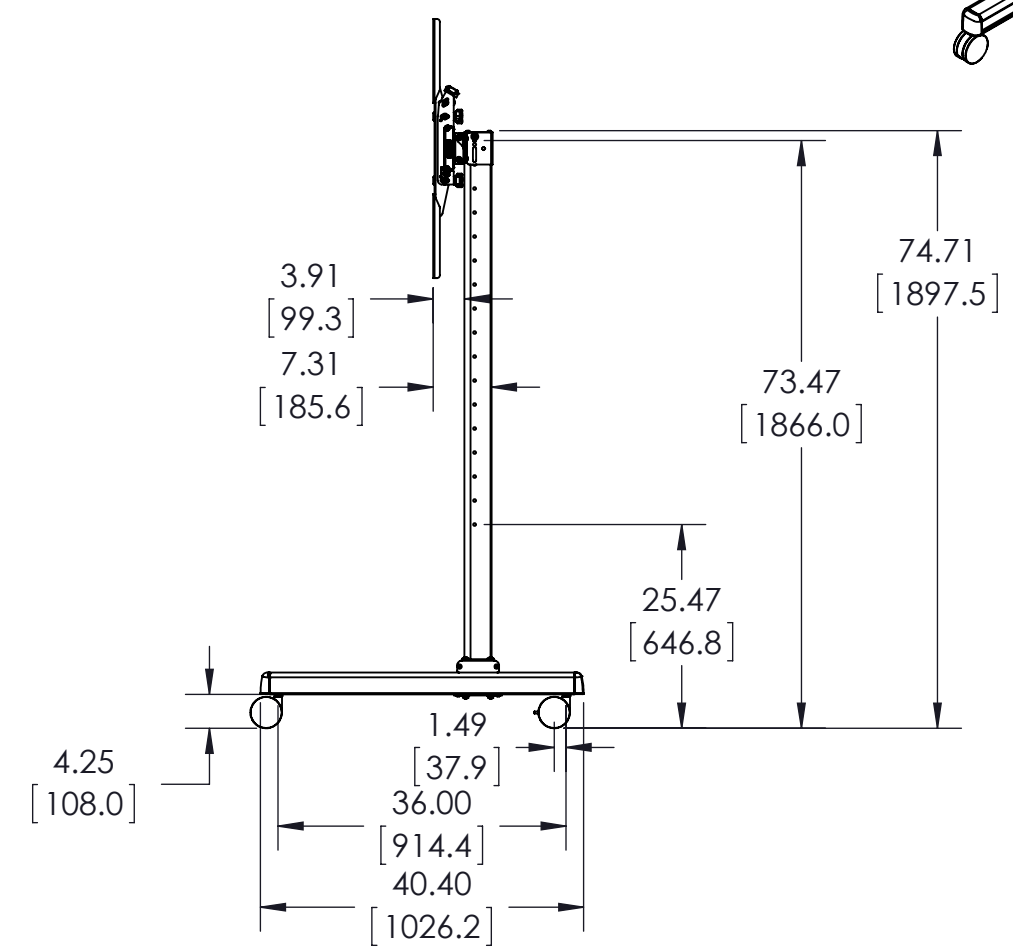

**MAX WEIGHT:
125 LBS PER DISPLAY
375 LBS TOTAL CAPACITY**

THE INFORMATION AND DESIGNS CONTAINED IN THIS DRAWING ARE CONFIDENTIAL AND THE PROPRIETARY PROPERTY OF MILESTONE AV TECHNOLOGIES NEITHER THIS DESIGN NOR ANY INFORMATION CONTAINED IN THIS DRAWING MAY BE REPRODUCED OR DISCLOSED TO OTHERS WITHOUT THE EXPRESS WRITTEN CONSENT OF MILESTONE AV TECHNOLOGIES.

CAD GENERATED DRAWING, DO NOT MANUALLY UPDATE.				6436 CITY WEST PKWY EDEN PRAIRIE, MN, 55344 PHONE: 866-977-3901 FAX: 877-894-6918	
DRAWN BY	MJS	12/11/2012		DESCRIPTION LVM3X1UP, FUSION PORTRAIT 3X1 VIDEO WALL CART	
ENG APPROVAL	MJS	12/11/2012	MODEL NO. LVM3X1UP		
MFG APPROVAL			REV. 00		
QA APPROVAL			SCALE 1:24		
SHEET 1 OF 1		SIZE B	DWG. NO. TECH-000128		