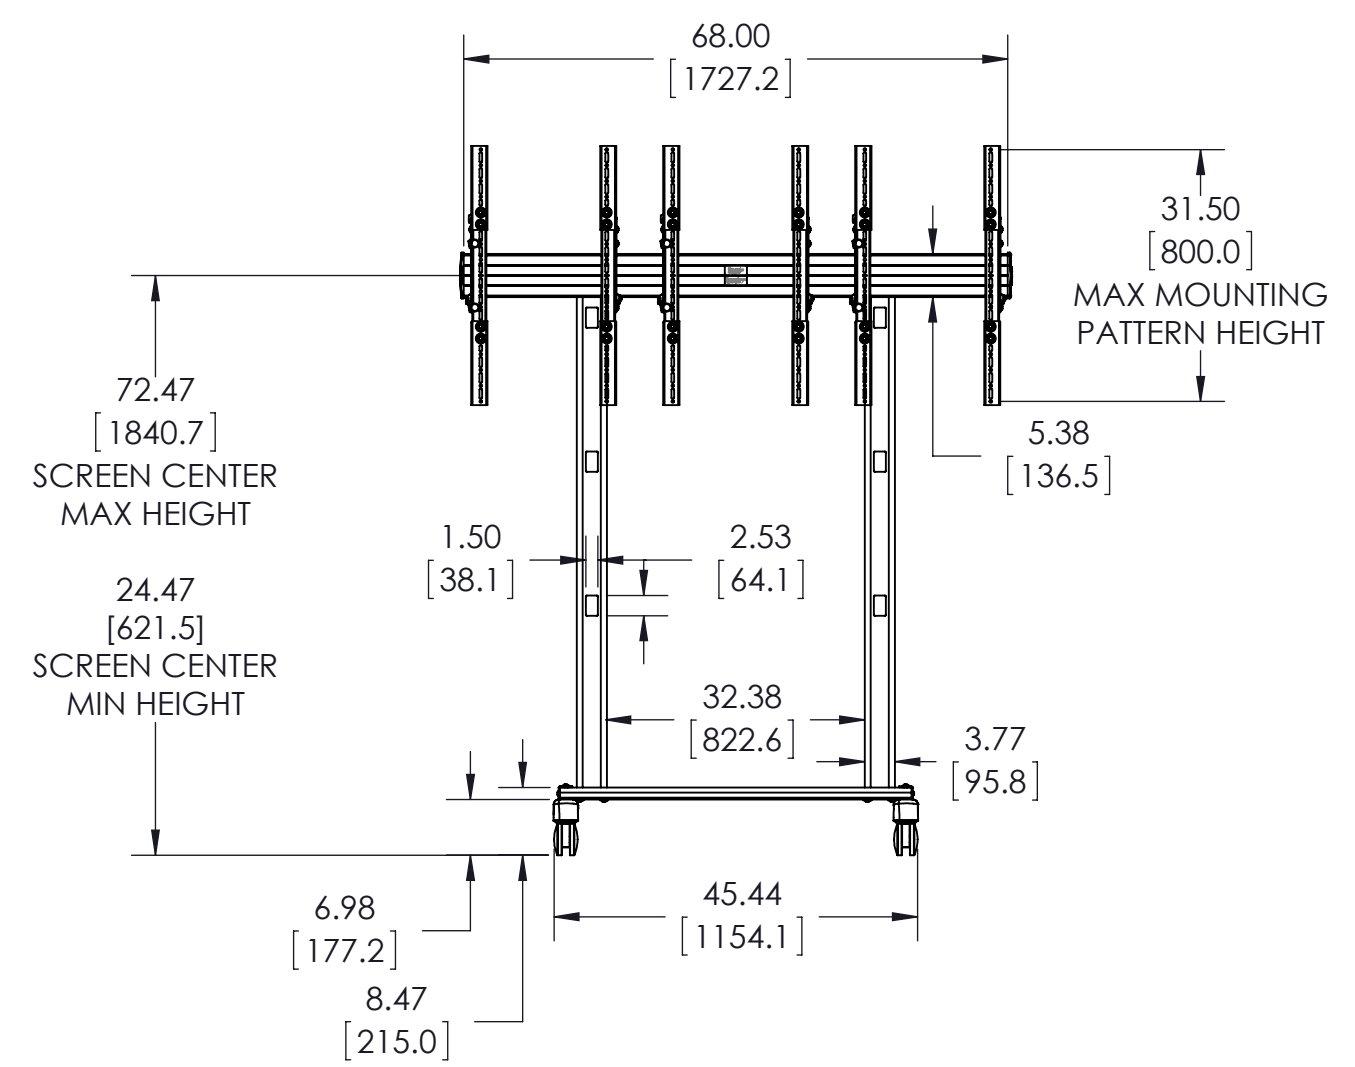

**MAX WEIGHT:
125 LBS PER DISPLAY
375 LBS TOTAL CAPACITY**

THE INFORMATION AND DESIGNS CONTAINED IN THIS DRAWING ARE CONFIDENTIAL AND THE PROPRIETARY PROPERTY OF MILESTONE AV TECHNOLOGIES NEITHER THIS DESIGN NOR ANY INFORMATION CONTAINED IN THIS DRAWING MAY BE REPRODUCED OR DISCLOSED TO OTHERS WITHOUT THE EXPRESS WRITTEN CONSENT OF MILESTONE AV TECHNOLOGIES.

CAD GENERATED DRAWING, DO NOT MANUALLY UPDATE.				6436 CITY WEST PKWY EDEN PRAIRIE, MN, 55344 PHONE: 866-977-3901 FAX: 877-894-6918	
DRAWN BY	MJS	12/11/2012		DESCRIPTION LVM3X1UP, FUSION PORTRAIT 3X1 VIDEO WALL CART	
ENG APPROVAL	MJS	12/11/2012	MODEL NO. LVM3X1UP		
MFG APPROVAL			REV. 00		
QA APPROVAL			SCALE 1:24		
SHEET 1 OF 1		SIZE B	DWG. NO. TECH-000128		