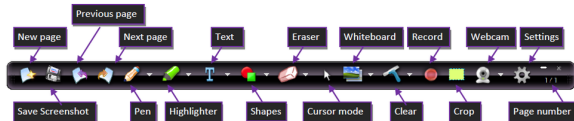

LITECART™ MOBILE CART

Mobile Cart with Shelf, Basket and
4-Outlet Plug Strip

LITEMOUNT™ WALL MOUNT

Tilting Wall Mount with Post-
Installation Leveling

| | 55" | 65" | 75" | 86" |
|-----------------------------|---|---|---|---|
| Resolution | 3840 x 2160 (4K) | 3840 x 2160 (4K) | 3840 x 2160 (4K) | 3840 x 2160 (4K) |
| Refresh Rate | 60hz | 60hz | 60hz | 60hz |
| Brightness | 450cdm2 | 450cdm2 | 450cdm2 | 400cdm2 |
| Light Source | LED | LED | LED | LED |
| Estimated Minimum Lifespan | 50,000 hours | 50,000 hours | 50,000 hours | 50,000 hours |
| Input Connections | HDMIx3, DisplayPort, VGA, 3.5mm PC Audio, RCA Component, RCA Composite, Microphone Input, RS232 | HDMIx3, DisplayPort, VGA, 3.5mm PC Audio, RCA Component, RCA Composite, Microphone Input, RS232 | HDMIx3, DisplayPort, VGA, 3.5mm PC Audio, RCA Component, RCA Composite, Microphone Input, RS232 | HDMIx3, DisplayPort, VGA, 3.5mm PC Audio, RCA Component, RCA Composite, Microphone Input, RS232 |
| Output Connections | HDMI, RCA Composite, SPDIF | HDMI, RCA Composite, SPDIF | HDMI, RCA Composite, SPDIF | HDMI, RCA Composite, SPDIF |
| Networking | Ethernet x2 | Ethernet x2 | Ethernet x2 | Ethernet x2 |
| PC / Android USB | 2 x USB-A | 2 x USB-A | 2 x USB-A | 2 x USB-A |
| Viewing Angle | 178 degree(H) / 178 degree(V) | 178 degree(H) / 178 degree(V) | 178 degree(H) / 178 degree(V) | 178 degree(H) / 178 degree(V) |
| Android CPU | ARM A73+A53 Quad Core - 1.5 GHz | ARM A73+A53 Quad Core - 1.5 GHz | ARM A73+A53 Quad Core - 1.5 GHz | ARM A73+A53 Quad Core - 1.5 GHz |
| GPU | Mali-G51 | Mali-G51 | Mali-G51 | Mali-G51 |
| Memory (RAM) | 3 GB DDR4 | 3 GB DDR4 | 3 GB DDR4 | 3 GB DDR4 |
| Internal Storage Capacity | 16 GB | 16 GB | 16 GB | 16 GB |
| System Version | Android 8.0 | Android 8.0 | Android 8.0 | Android 8.0 |
| Android Connections | 2 x USB 3.0 | 2 x USB 3.0 | 2 x USB 3.0 | 2 x USB 3.0 |
| Max Watt | < 200 W | < 200W | < 200W | < 200W |
| Standby Power Consumption | < 0.5 W | < 0.5W | < 0.5 W | < 0.5 W |
| AC Input | 120 Volts | 120 Volts | 120 Volts | 120 Volts |
| Net Weight | 68 lbs | 90 lbs | 130 lbs | 170 lbs |
| Gross Weight | 103 lbs | 116 lbs | 163 lbs | 207 lbs |
| Unit Size (HxWxD) | 31 1/16" x 51 1/8" x 1 13/16" | 35 5/8" x 59 1/4" x 3 1/2" | 40 3/4" x 68 3/8" x 4 1/8" | 46 1/2" x 78 3/8" x 4 3/8" |
| Color | Black | Black | Black | Black |
| Vesa Mounting | 4 - M8 screw hole 400mm x 400mm | 4 - M8 screw hole 600mm x 400mm | 4 - M8 screw hole 600mm x 400mm | 4 - M8 screw hole 700mm x 400mm |
| Speakers | 2 x 16 Watts | 2 x 16 Watts | 2 x 16 Watts | 2 x 16 Watts |
| Touchscreen Type | Active IR Touch (20 Point) | Active IR Touch (20 Point) | Active IR Touch (20 Point) | Active IR Touch (20 Point) |
| Glass | 4mm Tempered Anti-Glare Glass | 4mm Tempered Anti-Glare Glass | 4mm Tempered Anti-Glare Glass | 4mm Tempered Anti-Glare Glass |
| Touch Connection | 2 x USB-B | 2 x USB-B | 2 x USB-B | 2 x USB-B |
| Supported Operating Systems | Windows 7/Windows 8/Windows & 10/Windows 10/Linux/Mac OS X/ Android/ Chrome OS/ IOS | Windows 7/Windows 8/Windows & 10/Windows 10/Linux/Mac OS X/ Android/ Chrome OS/ IOS | Windows 7/Windows 8/Windows & 10/Windows 10/Linux/Mac OS X/ Android/ Chrome OS/ IOS | Windows 7/Windows 8/Windows & 10/Windows 10/Linux/Mac OS X/ Android/ Chrome OS/ IOS |