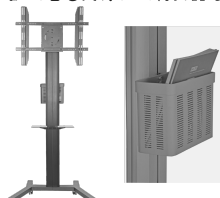

LITECART™ MOBILE CART

Mobile Cart with Shelf, Basket and 4-Outlet Plug Strip

LITEMOUNT™ WALL MOUNT