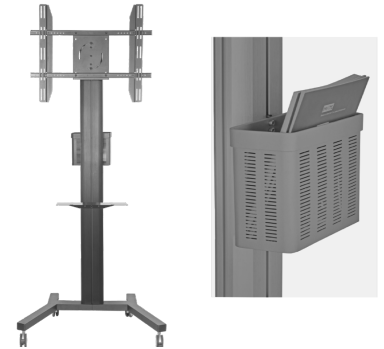

LITECART™ MOBILE CART

Mobile Cart with Shelf, Basket and 4-Outlet Plug Strip

LITEMOUNT™ WALL MOUNT