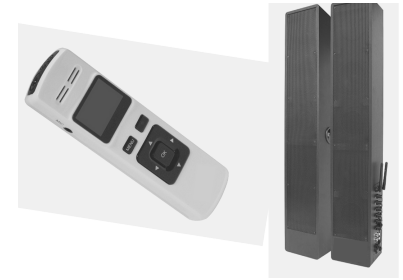

55"	65"	75"	86"
Resolution	3840 x 2160 (4K)	3840 x 2160 (4K)	3840 x 2160 (4K)	3840 x 2160 (4K)
Refresh Rate	60hz	60hz	60hz	60hz
Brightness	450cd/m2	450cd/m2	450cd/m2	400cd/m2
Light Source	LED	LED	LED	LED
Estimated Minimum Lifespan	50,000 hours	50,000 hours	50,000 hours	50,000 hours
Input Connections	HDMIx3, DisplayPort, VGA, 3.5mm PC Audio, RCA Component, RCA Composite, Microphone Input, RS232	HDMIx3, DisplayPort, VGA, 3.5mm PC Audio, RCA Component, RCA Composite, Microphone Input, RS232	HDMIx3, DisplayPort, VGA, 3.5mm PC Audio, RCA Component, RCA Composite, Microphone Input, RS232	HDMIx3, DisplayPort, VGA, 3.5mm PC Audio, RCA Component, RCA Composite, Microphone Input, RS232
Output Connections	HDMI, RCA Composite, SPDIF	HDMI, RCA Composite, SPDIF	HDMI, RCA Composite, SPDIF	HDMI, RCA Composite, SPDIF
Networking	Ethernet x2	Ethernet x2	Ethernet x2	Ethernet x2
PC / Android USB	2 x USB-A	2 x USB-A	2 x USB-A	2 x USB-A
Viewing Angle	178 degree (H) / 178 degree (V)	178 degree (H) / 178 degree (V)	178 degree (H) / 178 degree (V)	178 degree (H) / 178 degree (V)
Android CPU	ARM A73+A53 Quad Core - 1.5 GHz	ARM A73+A53 Quad Core - 1.5 GHz	ARM A73+A53 Quad Core - 1.5 GHz	ARM A73+A53 Quad Core - 1.5 GHz
GPU	Mali-G51	Mali-G51	Mali-G51	Mali-G51
Memory (RAM)	3 GB DDR4	3 GB DDR4	3 GB DDR4	3 GB DDR4
Internal Storage Capacity	16 GB	16 GB	16 GB	16 GB
System Version	Android 8.0	Android 8.0	Android 8.0	Android 8.0
Android Connections	2 x USB 3.0	2 x USB 3.0	2 x USB 3.0	2 x USB 3.0
Max Watt	< 200W	< 200W	< 200W	< 200W
Standby Power Consumption	< 0.5W	< 0.5W	< 0.5W	< 0.5W
AC Input	120 Volts	120 Volts	120 Volts	120 Volts
Net Weight	68 lbs	98 lbs	132 lbs	172 lbs
Gross Weight	103 lbs	118 lbs	165 lbs	209 lbs
Unit Size (HxWxD)	31 1/16" x 51 1/8" x 1 13/16"	35 5/8" x 59 1/4" x 3 1/2"	40 3/4" x 68 3/8" x 4 1/8"	46 1/2" x 78 3/8" x 4 3/8"
Color	Black	Black	Black	Black
Vesa Mounting	4 - M6 screw hole 400mm x 400mm	4 - M8 screw hole 600mm x 400mm	4 - M8 screw hole 600mm x 400mm	4 - M8 screw hole 700mm x 400mm
Speakers	2 x 16 Watts	2 x 16 Watts	2 x 16 Watts	2 x 16 Watts
Touchscreen Type	Active IR Touch (20 Point)	Active IR Touch (20 Point)	Active IR Touch (20 Point)	Active IR Touch (20 Point)
Glass	4mm Tempered Anti-Glare Glass	4mm Tempered Anti-Glare Glass	4mm Tempered Anti-Glare Glass	4mm Tempered Anti-Glare Glass
Touch Connection	2 x USB-B	2 x USB-B	2 x USB-B	2 x USB-B
Supported Operating Systems	Windows 7/Windows 8/ Windows 8.1/ Windows 10/Linux/ Mac OS X/ Android/ Chrome OS/iOS	Windows 7/Windows 8/ Windows 8.1/ Windows 10/Linux/ Mac OS X/ Android/ Chrome OS/iOS	Windows 7/Windows 8/ Windows 8.1/ Windows 10/Linux/ Mac OS X/ Android/ Chrome OS/iOS	Windows 7/Windows 8/ Windows 8.1/ Windows 10/Linux/ Mac OS X/ Android/ Chrome OS/iOS
PRO PC Operating System	Windows 10 PRO	Windows 10 PRO	Windows 10 PRO	Windows 10 PRO
PRO PC Processor	Intel Core i5 - 8400T	Intel Core i5 - 8400T	Intel Core i5 - 8400T	Intel Core i5 - 8400T
PRO PC Memory	8GB DDR4	8GB DDR4	8GB DDR4	8GB DDR4
PRO PC Hard Drive	500 GB SSD (Solid State)	500 GB SSD (Solid State)	500 GB SSD (Solid State)	500 GB SSD (Solid State)
PRO PC Wireless	802.11ac and Bluetooth	802.11ac and Bluetooth	802.11ac and Bluetooth	802.11ac and Bluetooth
PRO PC Ethernet	1 X 10/100/1000-BaseT (RJ45)	1 X 10/100/1000-BaseT (RJ45)	1 X 10/100/1000-BaseT (RJ45)	1 X 10/100/1000-BaseT (RJ45)
PRO PC Connections	4 x USB 3.1 1 x Audio Input/ Output (3.5mm) 1 x HDMI Out	4 x USB 3.1 1 x Audio Input/ Output (3.5mm) 1 x HDMI Out	4 x USB 3.1 1 x Audio Input/ Output (3.5mm) 1 x HDMI Out	4 x USB 3.1 1 x Audio Input/ Output (3.5mm) 1 x HDMI Out

Wireless Microphone System with 100 Watt Speakers