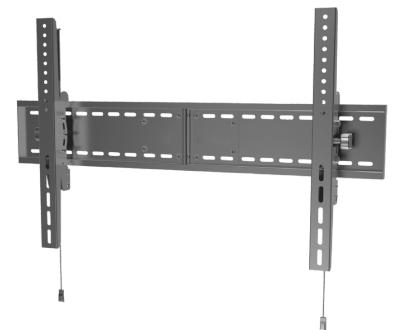

Tilting Wall Mount with Post-Installation Leveling

LITE THE NITE
TECHNOLOGIES LLC

QUALITY WITHOUT COMPROMISE!

AMERICAN OWNED AND OPERATED!