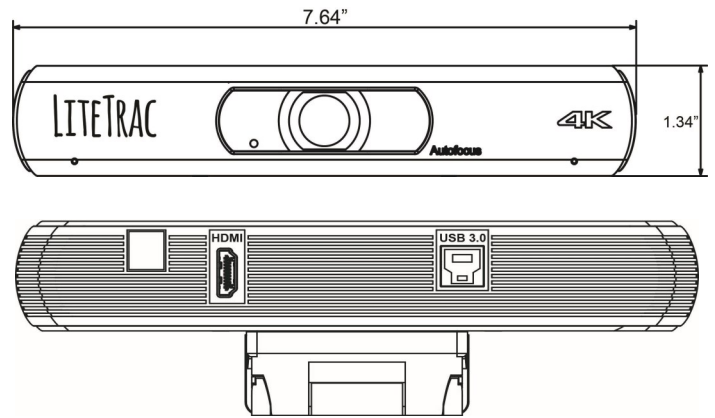

## 4K Ultra HD ePTZ Camera

With Facial Detection Auto-Tracking

- **4K Ultra High Definition**—Up to 4K@30fps image output. Backward compatible with 1080P, 720P video resolutions.
- **USB 3.0**—One USB 3.0 interface for the power supply, video output and audio output.
- **Wide-Angle Distortion Free Lens**—Field of View up to 120°
- **Built-in Microphone Array**—Range of up to 35 Feet and implements noise suppression technologies to filter out unwanted sound.
- **Built for Low Light**—Implements noise reduction technologies that produce a clean and clear picture even in ultra-low light conditions.

## Technical Information

Operating Systems Supported	Windows / Mac OS / Linux / Android
Built-in Microphone Range	Up to 35 Feet
HDMI Connection	1 x HDMI : Version 1.4
USB Connection	1 x USB 3.0: Type B, Female
USB Protocol	UVC 1.1
UVC PTZ	Supported (ePTZ)
Input Voltage	5V (USB Power Supply)
Size	7.64" x 1.34" x 1.65" (without bracket)
Net Weight	12 oz.
Power Consumption	3W
Camera Sensor	1/2.5", CMOS, Effective Pixel: 8.25M
Scanning Mode	Progressive
Lens Mount	M12
Lens	Lens Focus: f=2.8mm, Wide Angle: 120°
Shutter	1/30s ~ 1/10000s
Minimal Illumination	0.5 Lux @ (F1.8, AGC ON)
White Balance	Auto, Indoor, Outdoor, One Push, Manual, VAR
Digital Noise Reduction	2D, 3D Digital Noise Reduction
Backlight Compensation	Supported
Color/Compression	YUY2/MJPG/H.264