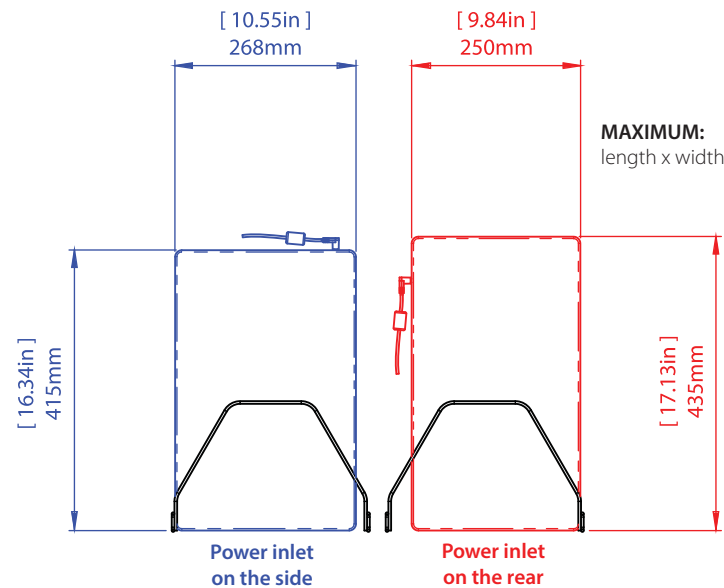

## Follow the steps below to check your device's compatibility.

1

Check where the power inlet is located on your device. Is it on the side or on the rear of your device?

2

Check your device dimensions. Use the **blue** measurements if the power inlet is on the side. Use the **red** measurements if the power inlet is on the rear.

3

If your device is smaller than the measurements shown below, your device is compatible.

CART COMPATIBILITY	MFR. CODE AND DESCRIPTION	TOTAL DEVICES PER CART	MAX DIMENSIONS: POWER ON SIDE (mm)	MAX DIMENSIONS: POWER ON SIDE (inches)	MAX DIMENSIONS: POWER ON REAR (mm)	MAX DIMENSIONS: POWER ON REAR (inches)
LNC8008	LNC8105: Wire rack 20 slots	40	415mm x 268mm x 31mm	16.34in x 10.55in x 1.22in	435mm x 250mm x 31mm	17.13in x 9.84in x 1.22in
LNC8008	LNC8106: Wire rack 18 slots	36	415mm x 268mm x 35mm	16.34in x 10.55in x 1.38in	435mm x 250mm x 35mm	17.13in x 9.84in x 1.38in