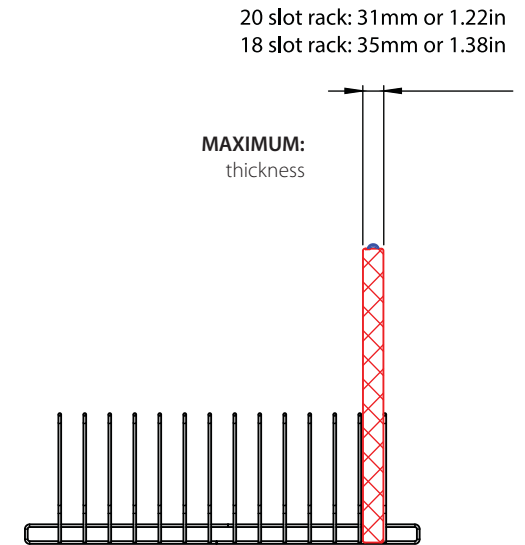

## Follow the steps below to check your device's compatibility.

1

Check where the power inlet is located on your device. Is it on the side or on the rear of your device?

2

Check your device dimensions. Use the **blue** measurements if the power inlet is on the side. Use the **red** measurements if the power inlet is on the rear.

3

If your device is smaller than the measurements shown below, your device is compatible.

CART COMPATIBILITY	MFR. CODE AND DESCRIPTION	TOTAL DEVICES PER CART	MAX DIMENSIONS: POWER ON SIDE (mm)	MAX DIMENSIONS: POWER ON SIDE (inches)	MAX DIMENSIONS: POWER ON REAR (mm)	MAX DIMENSIONS: POWER ON REAR (inches)
LNC8008	LNC8105: Wire rack 20 slots	40	415mm x 268mm x 31mm	16.34in x 10.55in x 1.22in	435mm x 250mm x 31mm	17.13in x 9.84in x 1.22in
LNC8008	LNC8106: Wire rack 18 slots	36	415mm x 268mm x 35mm	16.34in x 10.55in x 1.38in	435mm x 250mm x 35mm	17.13in x 9.84in x 1.38in