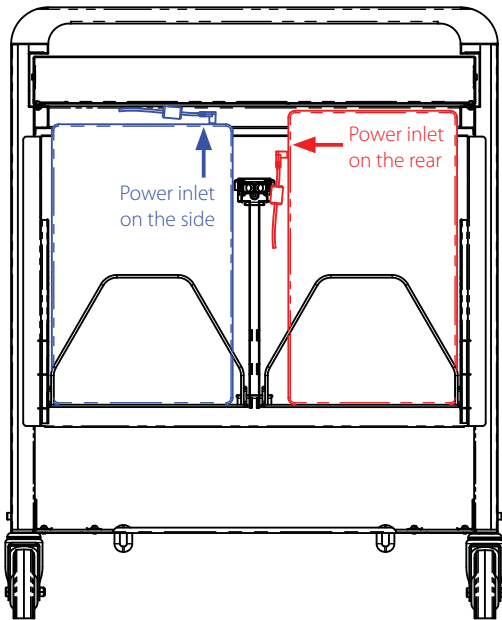

## Follow the steps below to check your device's compatibility.

1

Check where the power inlet is located on your device. Is it on the side or on the rear of your device?

2

Check your device dimensions. Use the **blue** measurements if the power inlet is on the side. Use the **red** measurements if the power inlet is on the rear.

3

If your device is smaller than the measurements shown below, your device is compatible.

CART COMPATIBILITY	MFR. CODE AND DESCRIPTION	TOTAL DEVICES PER CART	MAX DIMENSIONS: POWER ON SIDE (mm)	MAX DIMENSIONS: POWER ON SIDE (inches)	MAX DIMENSIONS: POWER ON REAR (mm)	MAX DIMENSIONS: POWER ON REAR (inches)
LNC8008	LNC8105: Wire rack 20 slots	40	415mm x 268mm x 31mm	16.34in x 10.55in x 1.22in	435mm x 250mm x 31mm	17.13in x 9.84in x 1.22in
LNC8008	LNC8106: Wire rack 18 slots	36	415mm x 268mm x 35mm	16.34in x 10.55in x 1.38in	435mm x 250mm x 35mm	17.13in x 9.84in x 1.38in