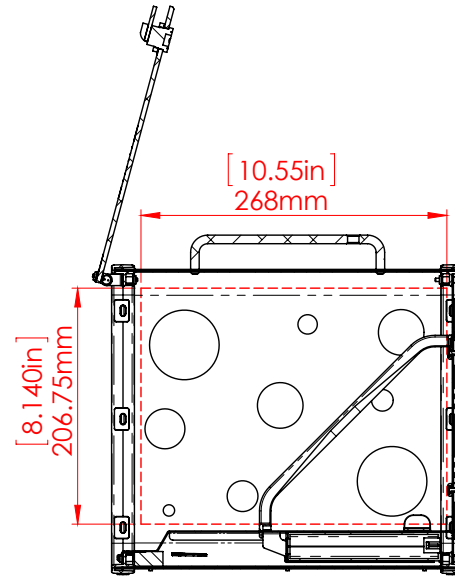

# Follow the steps below to check your device's compatibility with the CarryOn.

1

Connect the power cable and measure your device. Check the length, height and thickness.

2

Check device dimensions against the **below** measurements to determine if your device is compatible with the CarryOn. The illustration below gives you a visual illustration.

3

If your device is smaller than the measurements shown below, your device is compatible.

PRODUCT NAME	DESCRIPTION	TOTAL DEVICES PER STATION	MAX DIMENSIONS: (including power connector (mm))	MAX DIMENSIONS: (including power connector (inches))	POWER
CarryOn	Ultra-mobile charging station	5	206.75mm x 268mm x 23.5mm	8.14in x 10.55in x 0.925in	USB Charging