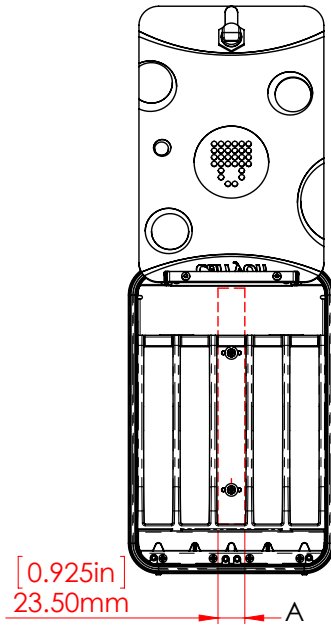

# Follow the steps below to check your device's compatibility with the CarryOn.

1

Connect the power cable and measure your device. Check the length, height and thickness.

2

Check device dimensions against the **below** measurements to determine if your device is compatible with the CarryOn. The illustration below gives you a visual illustration.

3

If your device is smaller than the measurements shown below, your device is compatible.

PRODUCT NAME	DESCRIPTION	TOTAL DEVICES PER STATION	MAX DIMENSIONS: (including power connector (mm))	MAX DIMENSIONS: (including power connector (inches))	POWER
CarryOn	Ultra-mobile charging station	5	206.75mm x 268mm x 23.5mm	8.14in x 10.55in x 0.925in	USB Charging