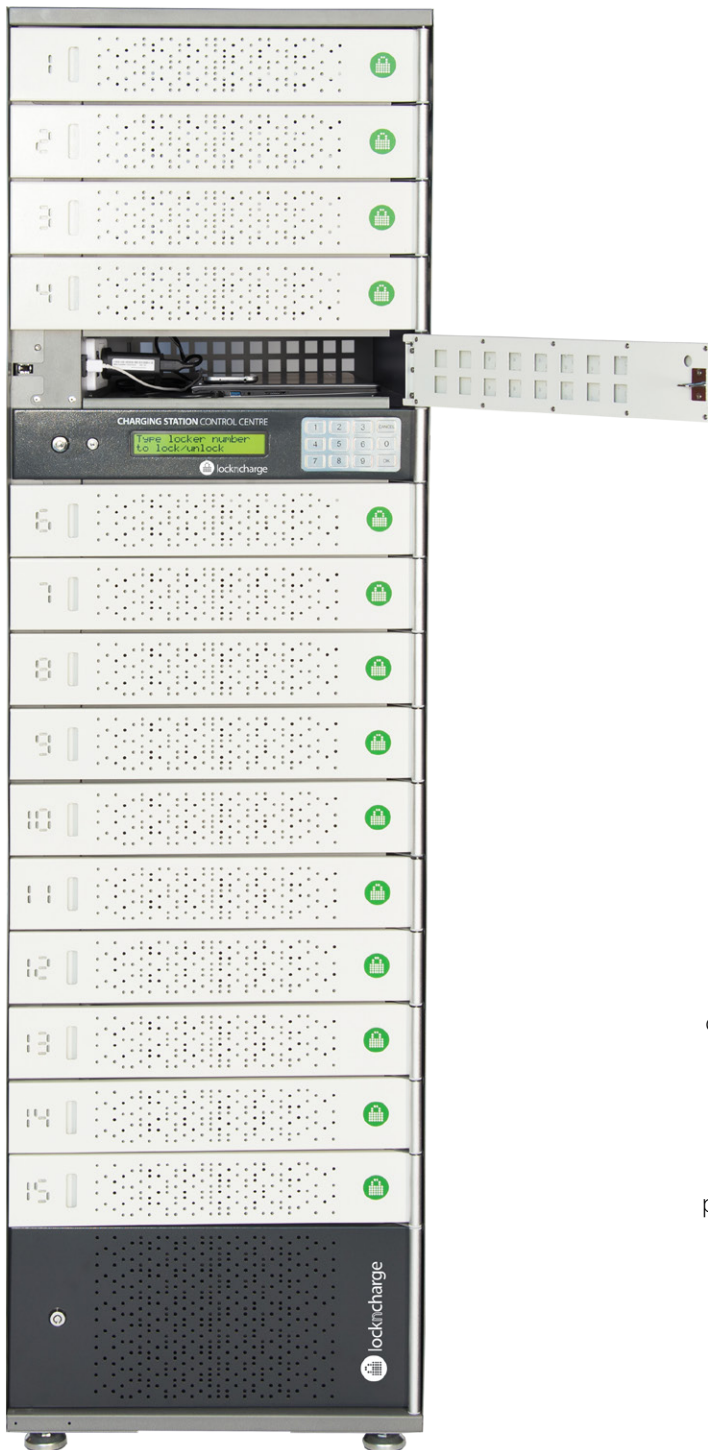

It just makes life easier.

Taking device charging and security to a whole new level.