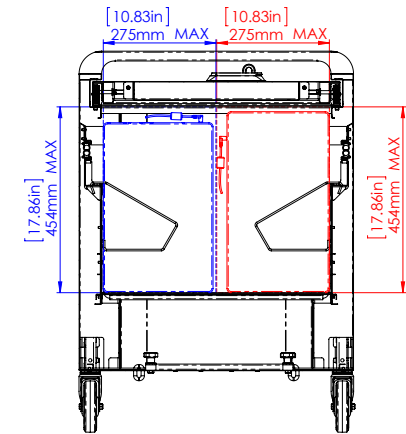

Carrier 40

Device Rack	Cart Compatibility	Rack MFR Code & Description	Max Device Dimensions with Power Cable
Carrier 20 Device Rack	10129	10150: 10 slot device rack pair / 20 devices per cart	475mm x 274mm x 33mm • 18.7" x 10.8" x 1.3"
Carrier 30 Device Racks	10006, 10008, 10135	10106: 15 slot device rack pair / 30 devices per cart	442mm x 275mm x 33.5mm • 17.39" x 10.83" x 1.31"
	10006, 10008, 10135	10107: 13 slot device rack pair / 26 devices per cart	442mm x 275mm x 40mm • 17.39" x 10.83" x 1.57"
Carrier 40 Device Racks	10141	10108: 20 slot device rack pair / 40 devices per cart	454mm x 275mm x 32.5mm • 17.86" x 10.83" x 1.28"
	10141	10109: 18 slot device rack pair / 36 devices per cart	454mm x 275mm x 35.5mm • 17.86" x 10.83" x 1.397"

www.lockncharge.com

Phone: (888) 943-6803 | info@lockncharge.com