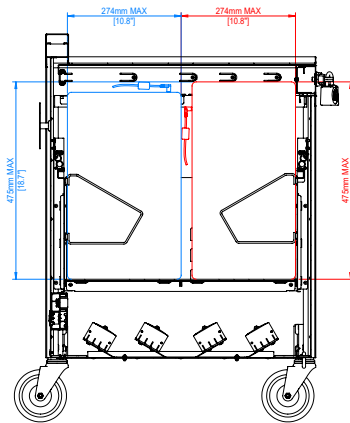

1. 2 Check device dimensions:

- Use the **blue** measurements on the Cart drawings to the right if the power inlet is on the **side** of your device.
- Use the **red** measurements on the Cart drawings to the right if the power inlet is on the **rear** of your device.

1. 3 If your device is smaller than the measurements shown, your device is compatible.

Carrier 20