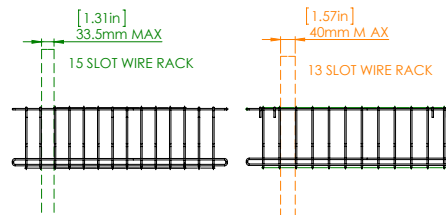

Wire Rack Device Compatibility Guide

How to Check Your Device's Compatibility:

1. 1 Check where the power inlet is located on your device. Is it on the **side** or **rear**?

1. 2 Check device dimensions:

- Use the **blue** measurements on the Cart drawings to the right if the power inlet is on the **side** of your device.
- Use the **red** measurements on the Cart drawings to the right if the power inlet is on the **rear** of your device.

1. 3 If your device is smaller than the measurements shown, your device is compatible.

Carrier 20

Carrier 30

Device Rack	Cart Compatibility	Rack MFR Code & Description	Max Device Dimensions with Power Cable
Carrier 20 Device Rack	10129	10150: 10 slot device rack pair / 20 devices per cart	475mm x 274mm x 33mm • 18.7" x 10.8" x 1.3"
Carrier 30 Device Racks	10006, 10008, 10135	10106: 15 slot device rack pair / 30 devices per cart	442mm x 275mm x 33.5mm • 17.39" x 10.83" x 1.31"
	10006, 10008, 10135	10107: 13 slot device rack pair / 26 devices per cart	442mm x 275mm x 40mm • 17.39" x 10.83" x 1.57"
Carrier 40 Device Racks	10141	10108: 20 slot device rack pair / 40 devices per cart	454mm x 275mm x 32.5mm • 17.86" x 10.83" x 1.28"
	10141	10109: 18 slot device rack pair / 36 devices per cart	454mm x 275mm x 35.5mm • 17.86" x 10.83" x 1.397"

www.lockncharge.com

Phone: (888) 943-6803 | info@lockncharge.com