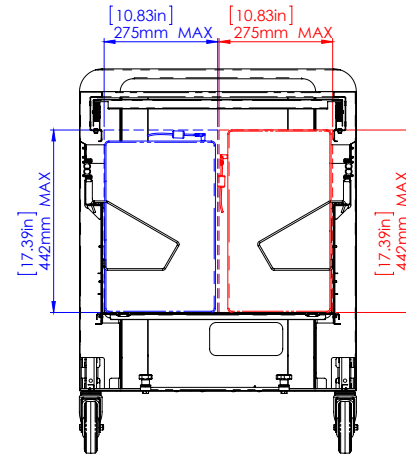

Wire Rack Device Compatibility Guide

How to Check Your Device's Compatibility:

1. 1 Check where the power inlet is located on your device. Is it on the **side** or **rear**?

1. 2 Check device dimensions:

- Use the **blue** measurements on the Cart drawings to the right if the power inlet is on the **side** of your device.
- Use the **red** measurements on the Cart drawings to the right if the power inlet is on the **rear** of your device.

1. 3 If your device is smaller than the measurements shown, your device is compatible.

Carrier 20

Carrier 30

Device Rack	Cart Compatibility	Rack MFR Code & Description	Max Device Dimensions with Power Cable
Carrier 20 Device Rack	10129	10150: 10 slot device rack pair / 20 devices per cart	475mm x 274mm x 33mm • 18.7" x 10.8" x 1.3"
Carrier 30 Device Racks	10006, 10008, 10135	10106: 15 slot device rack pair / 30 devices per cart	442mm x 275mm x 33.5mm • 17.39" x 10.83" x 1.31"
	10006, 10008, 10135	10107: 13 slot device rack pair / 26 devices per cart	442mm x 275mm x 40mm • 17.39" x 10.83" x 1.57"
Carrier 40 Device Racks	10141	10108: 20 slot device rack pair / 40 devices per cart	454mm x 275mm x 32.5mm • 17.86" x 10.83" x 1.28"
	10141	10109: 18 slot device rack pair / 36 devices per cart	454mm x 275mm x 35.5mm • 17.86" x 10.83" x 1.397"

www.lockncharge.com

Phone: (888) 943-6803 | info@lockncharge.com